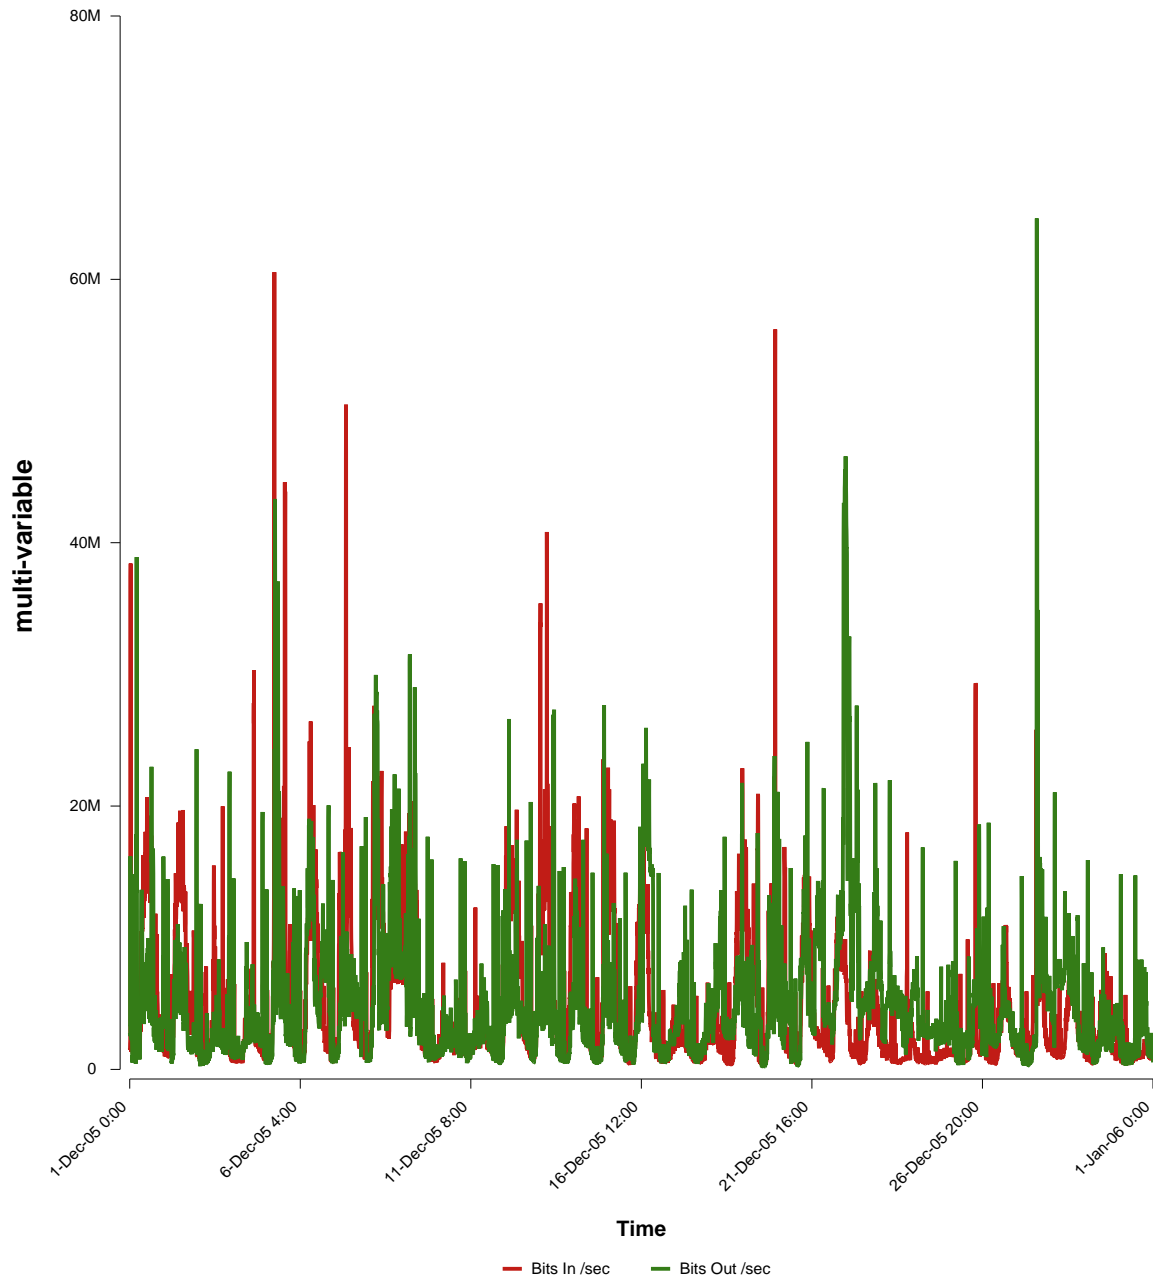

# eHealth Trend Report

Divide by Time

## SUNET-A-UPPSALA-SLU

Auto Range: Last Month  
From: 2005/12/01 00:00  
To: 2005/12/31 23:59

Created: 2006/01/02 07:00:38