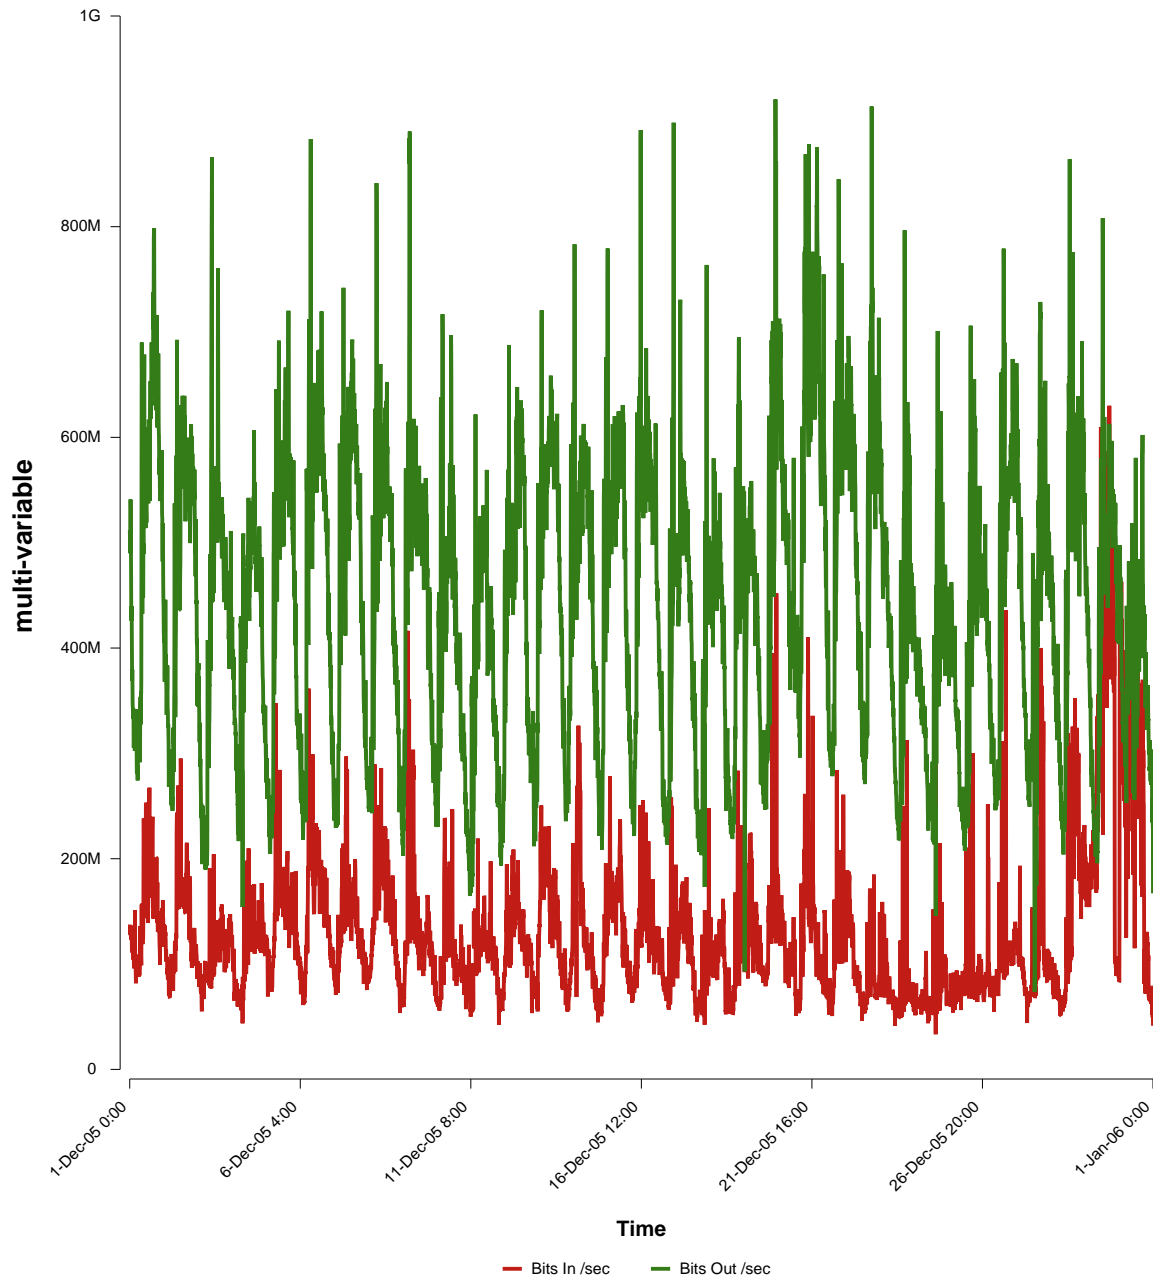

eHealth Trend Report

Divide by Time

SUNET-A-UMEA-UMU

Auto Range: Last Month
From: 2005/12/01 00:00
To: 2005/12/31 23:59

Created: 2006/01/02 06:50:37