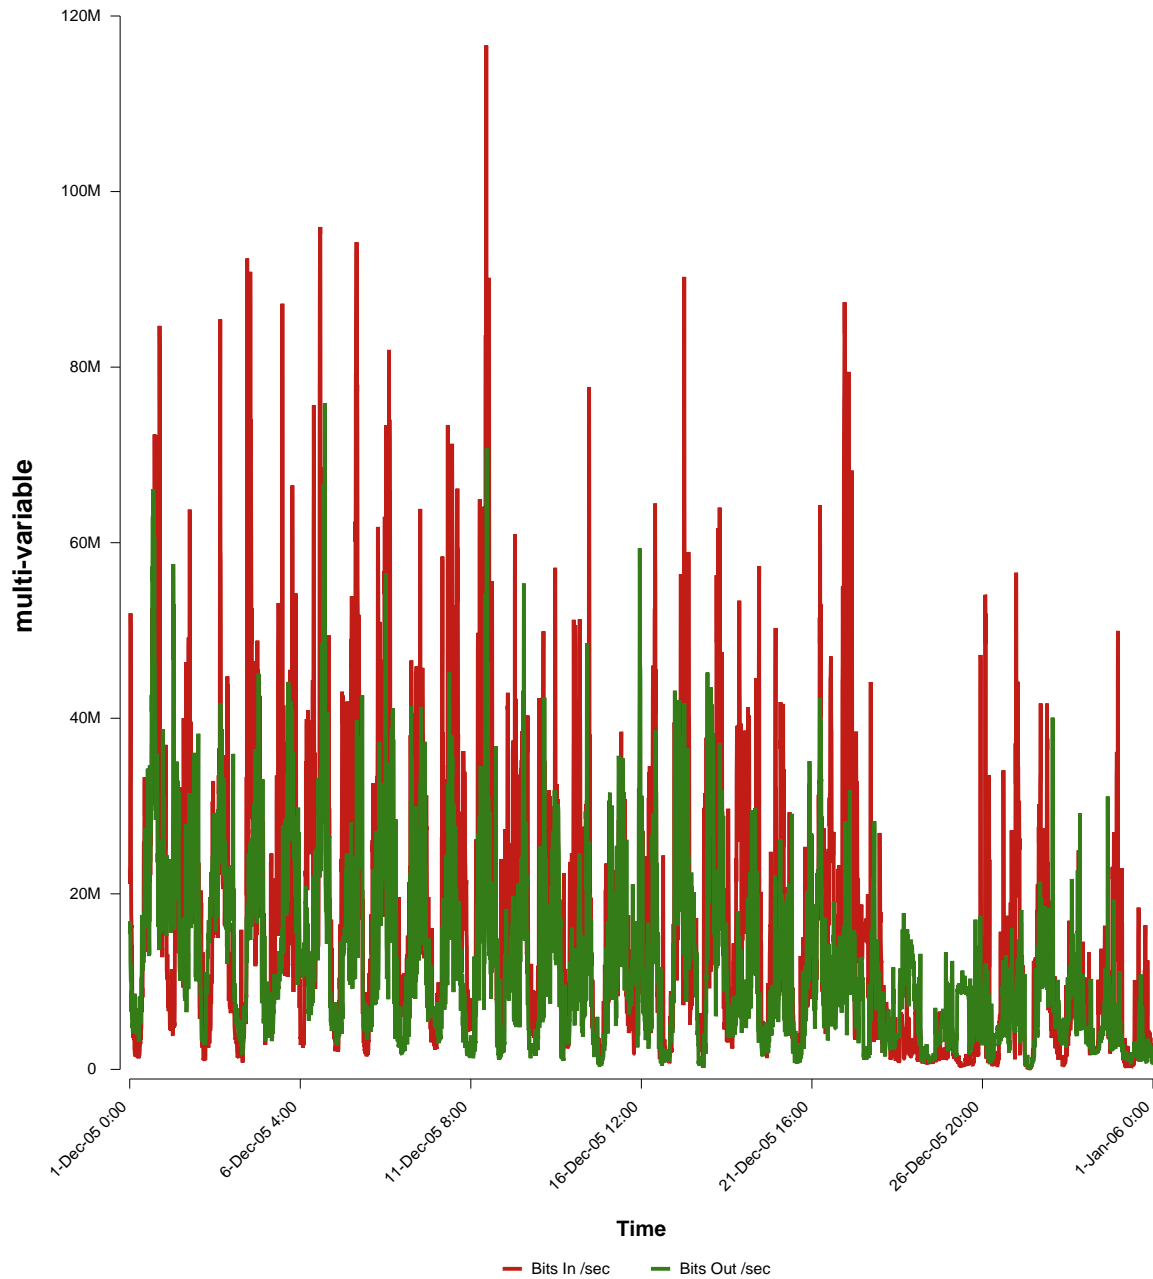

eHealth Trend Report

Divide by Time

SUNET-A-TROLLHATTAN-HTU

Auto Range: Last Month
From: 2005/12/01 00:00
To: 2005/12/31 23:59

Created: 2006/01/02 06:40:38