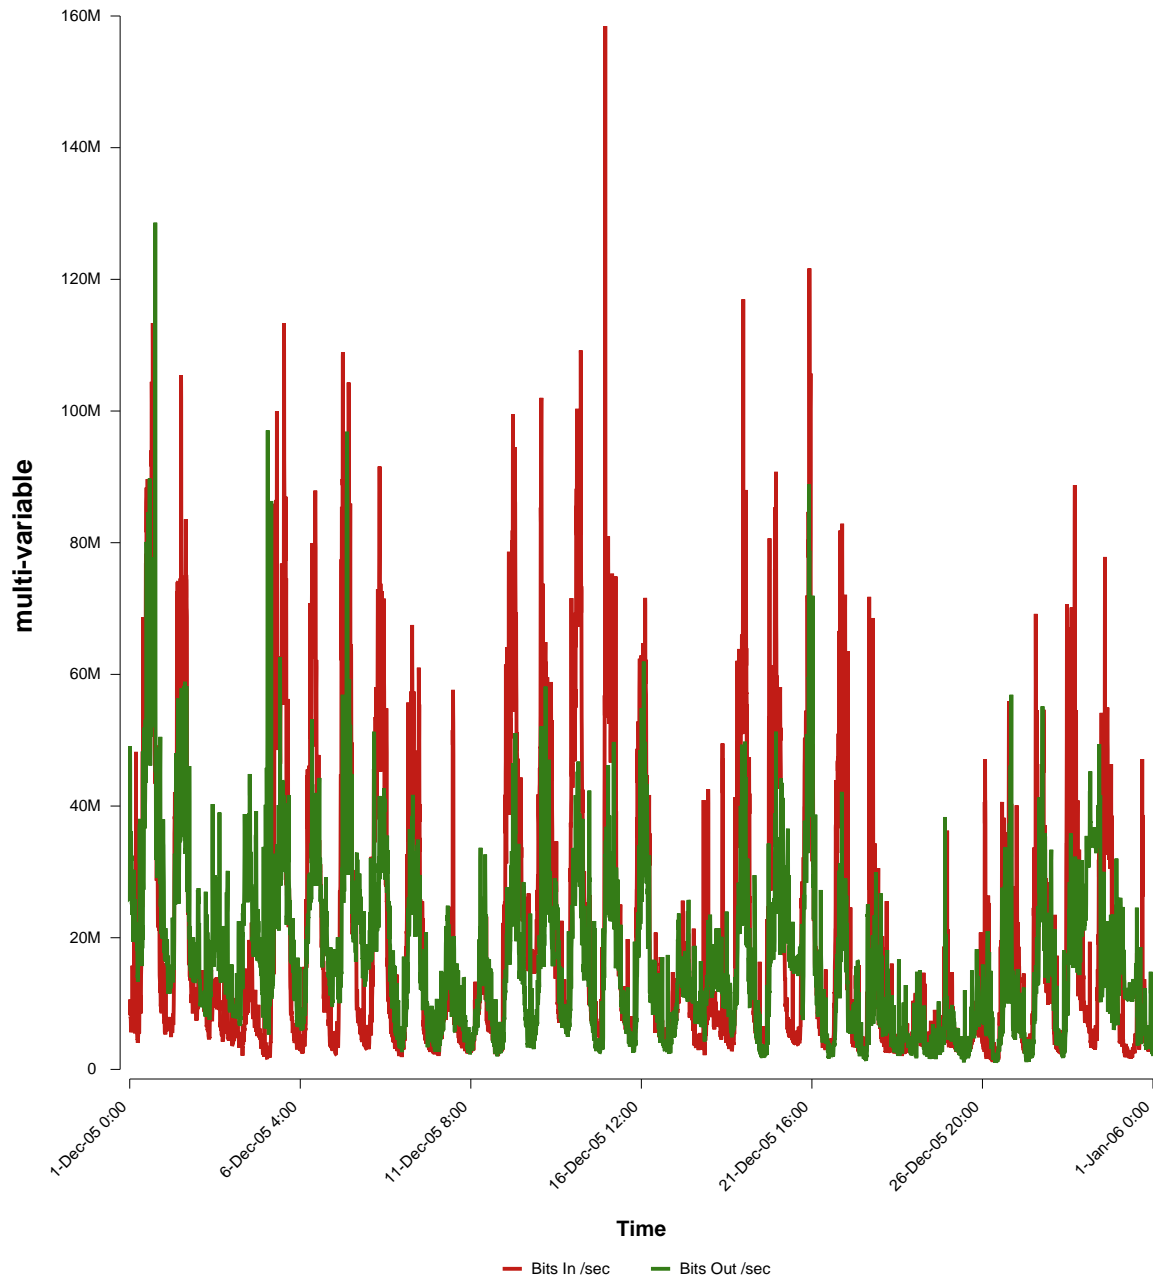

eHealth Trend Report

Divide by Time

SUNET-A-STHLM-SU

Auto Range: Last Month
From: 2005/12/01 00:00
To: 2005/12/31 23:59

Created: 2006/01/02 06:21:11