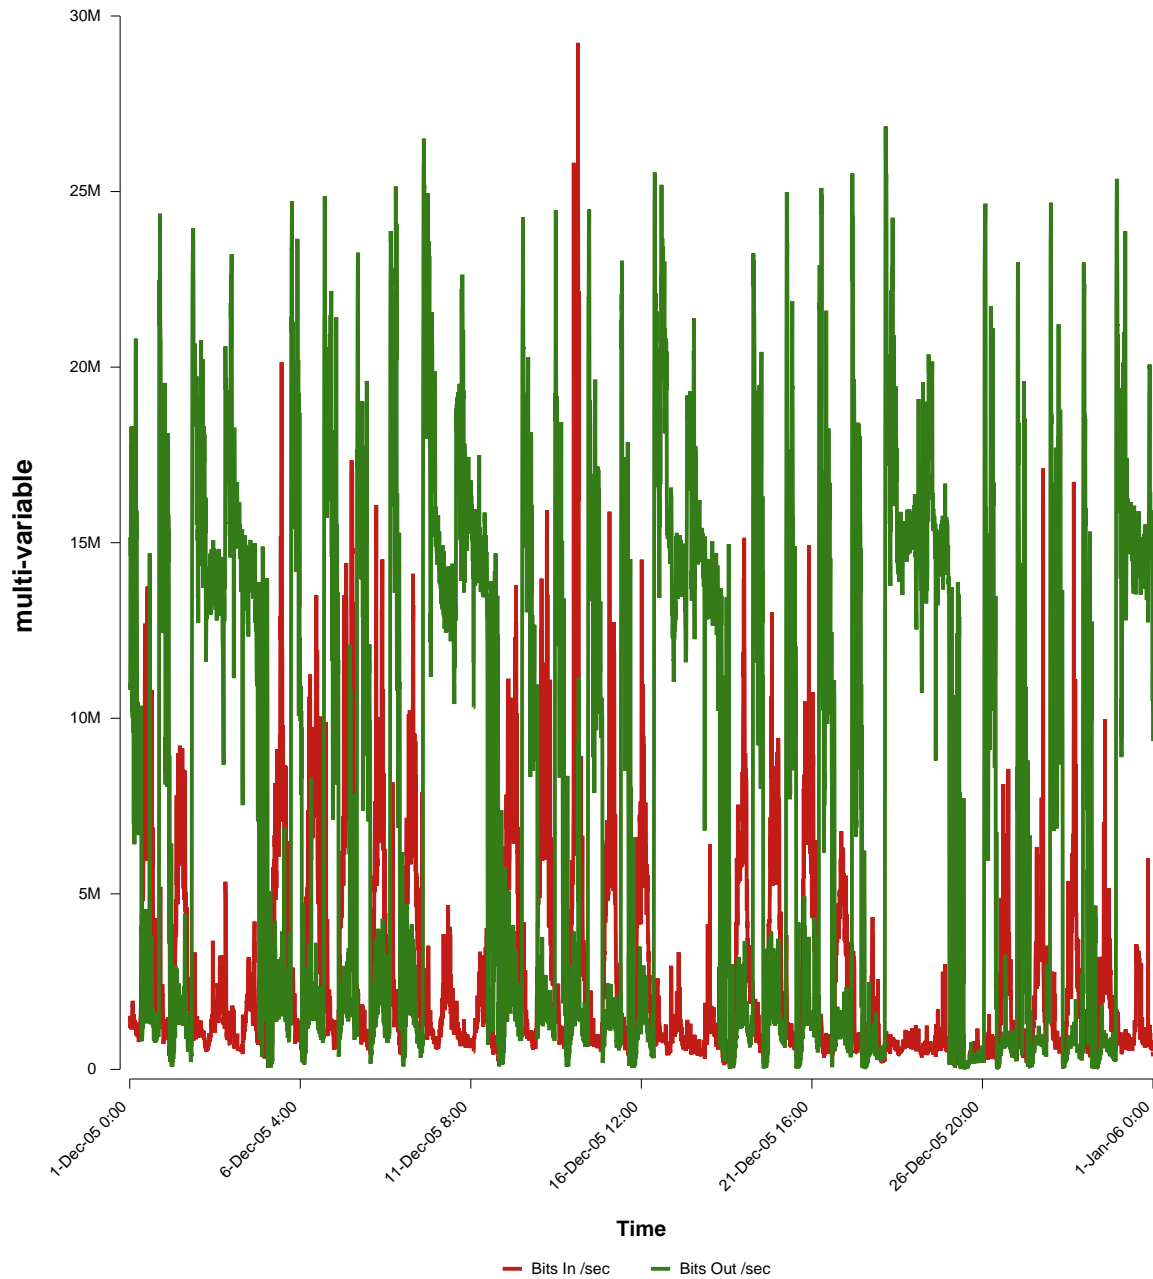

eHealth Trend Report

Divide by Time

SUNET-A-STHLM-SH

Auto Range: Last Month
From: 2005/12/01 00:00
To: 2005/12/31 23:59

Created: 2006/01/02 06:10:38