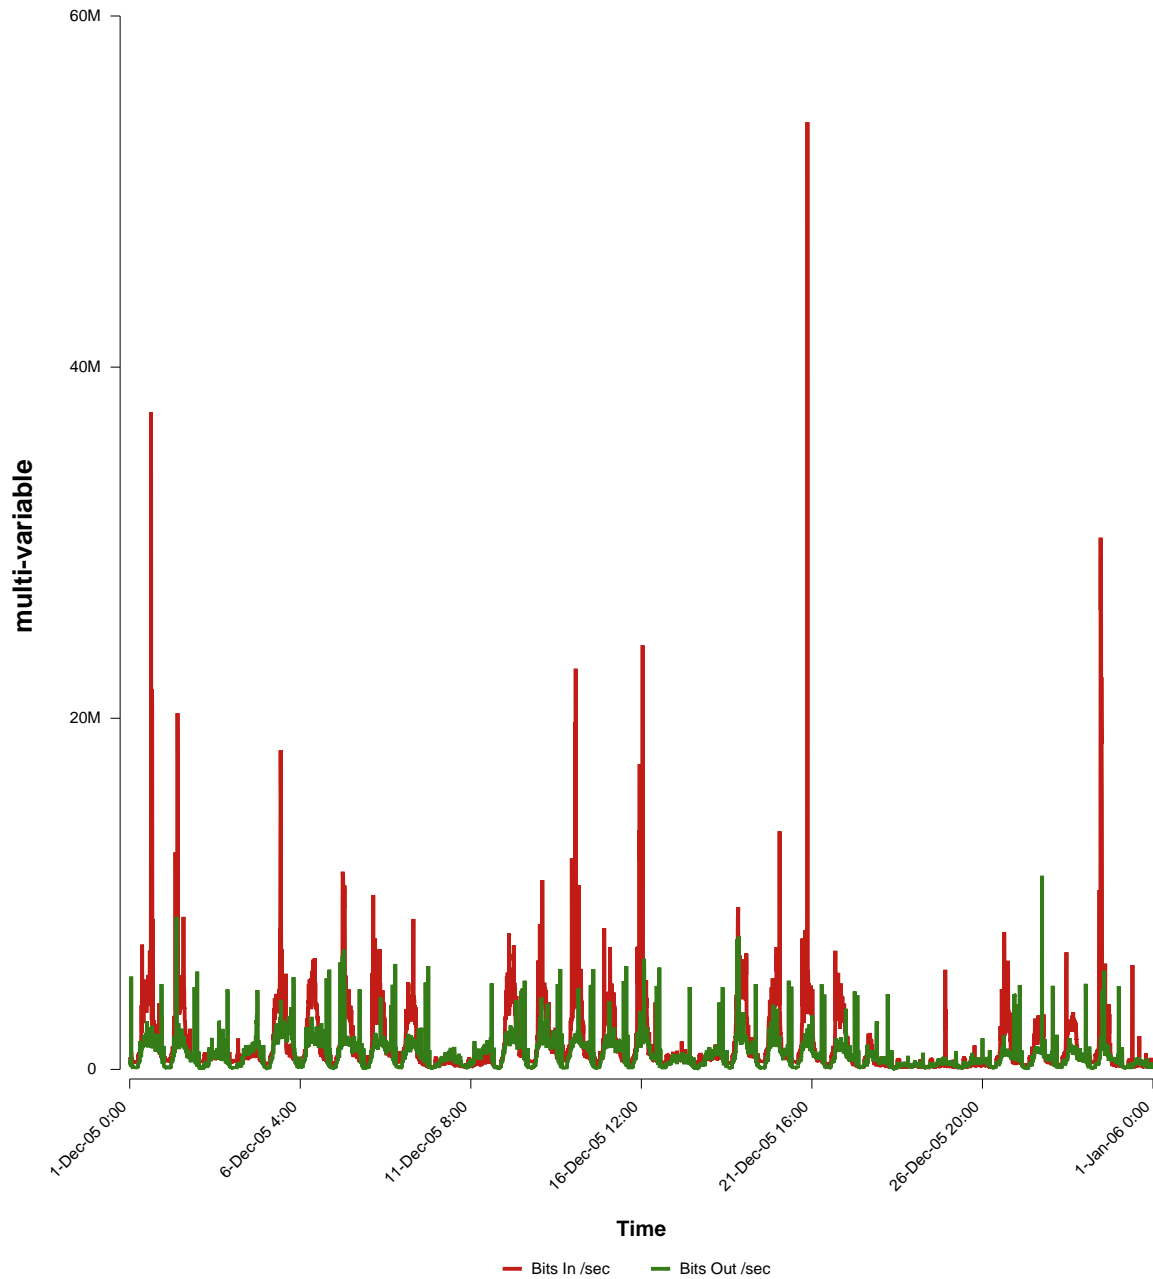

eHealth Trend Report

Divide by Time

SUNET-A-STHLM-LHS

Auto Range: Last Month
From: 2005/12/01 00:00
To: 2005/12/31 23:59

Created: 2006/01/02 06:03:02