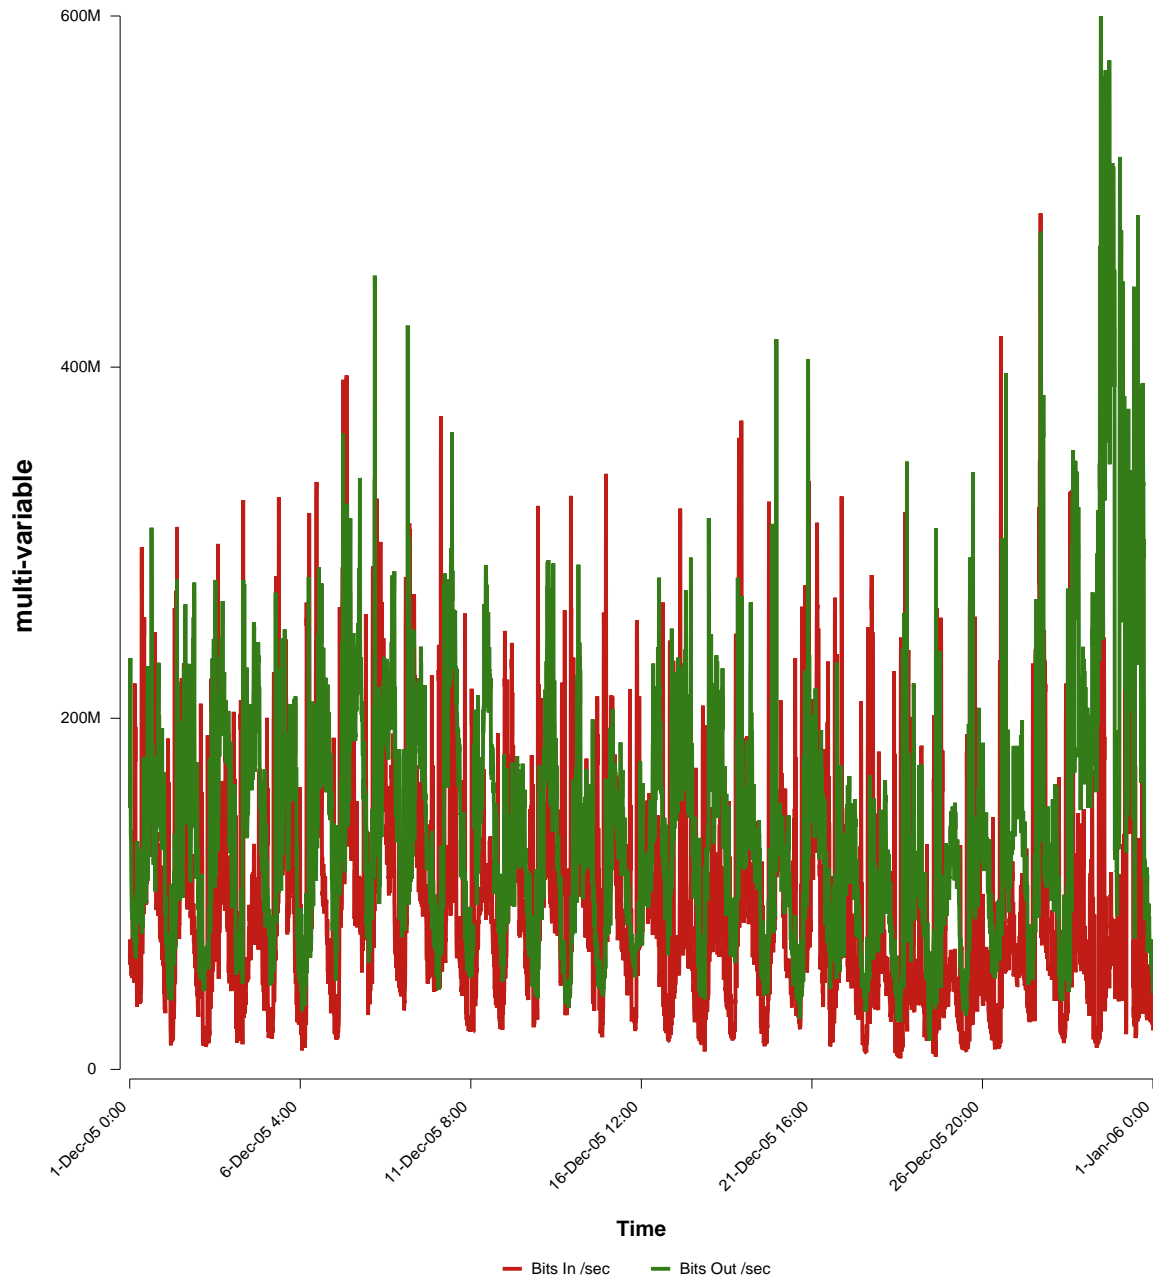

eHealth Trend Report

Divide by Time

SUNET-A-STHLM-KTH

Auto Range: Last Month
From: 2005/12/01 00:00
To: 2005/12/31 23:59

Created: 2006/01/02 05:50:38