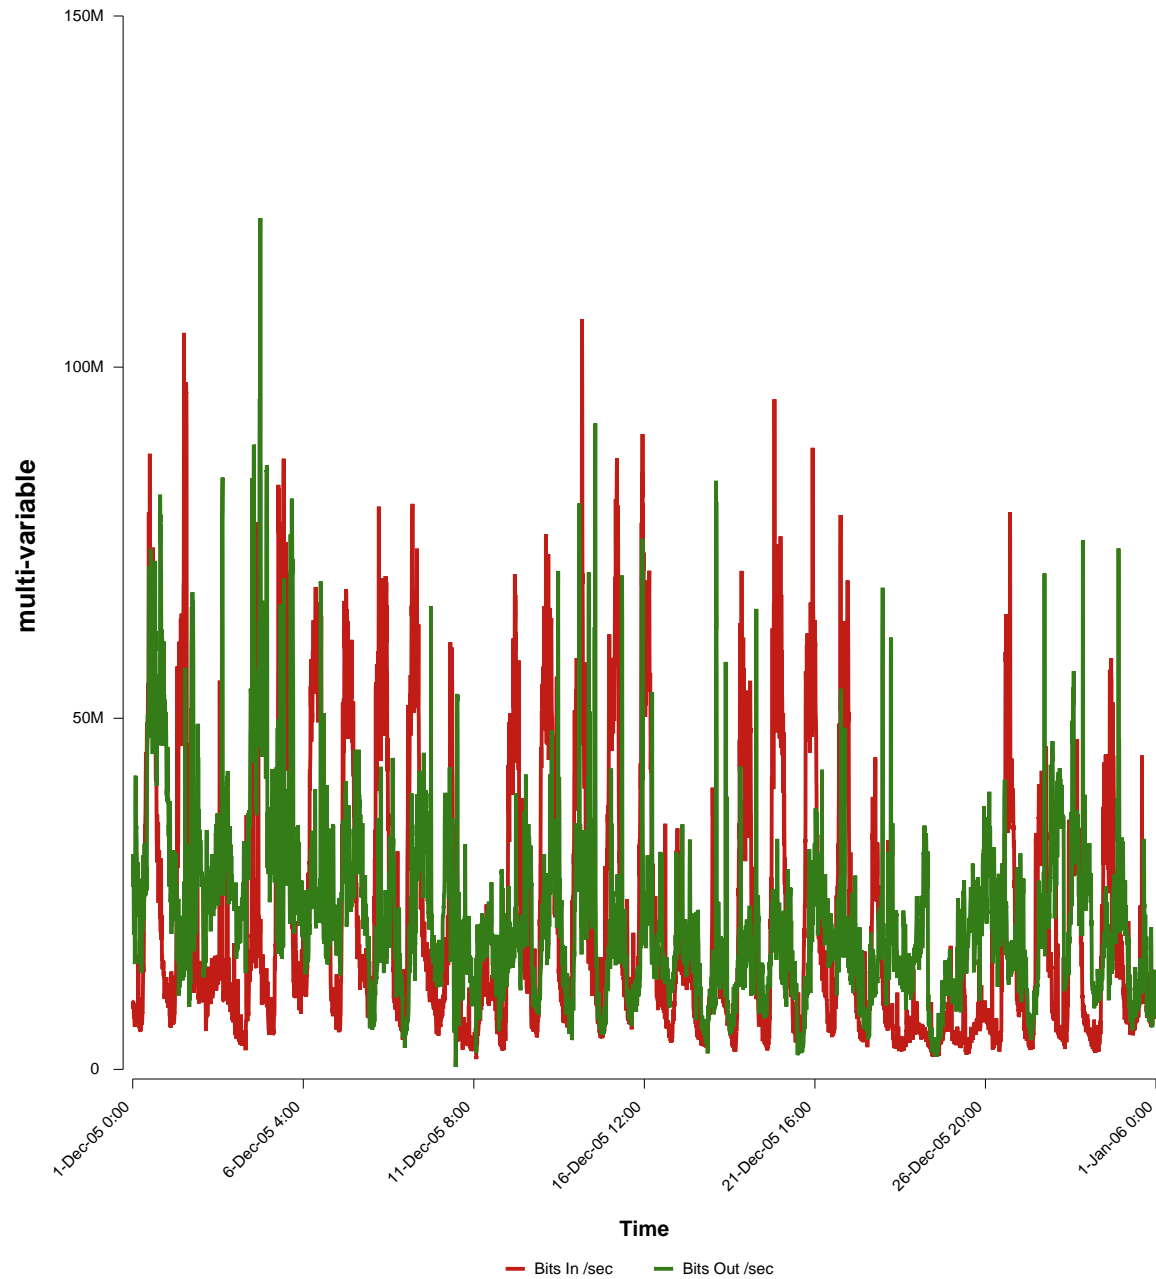

eHealth Trend Report

Divide by Time

SUNET-A-STHLM-KI

Auto Range: Last Month
From: 2005/12/01 00:00
To: 2005/12/31 23:59

Created: 2006/01/02 05:40:38