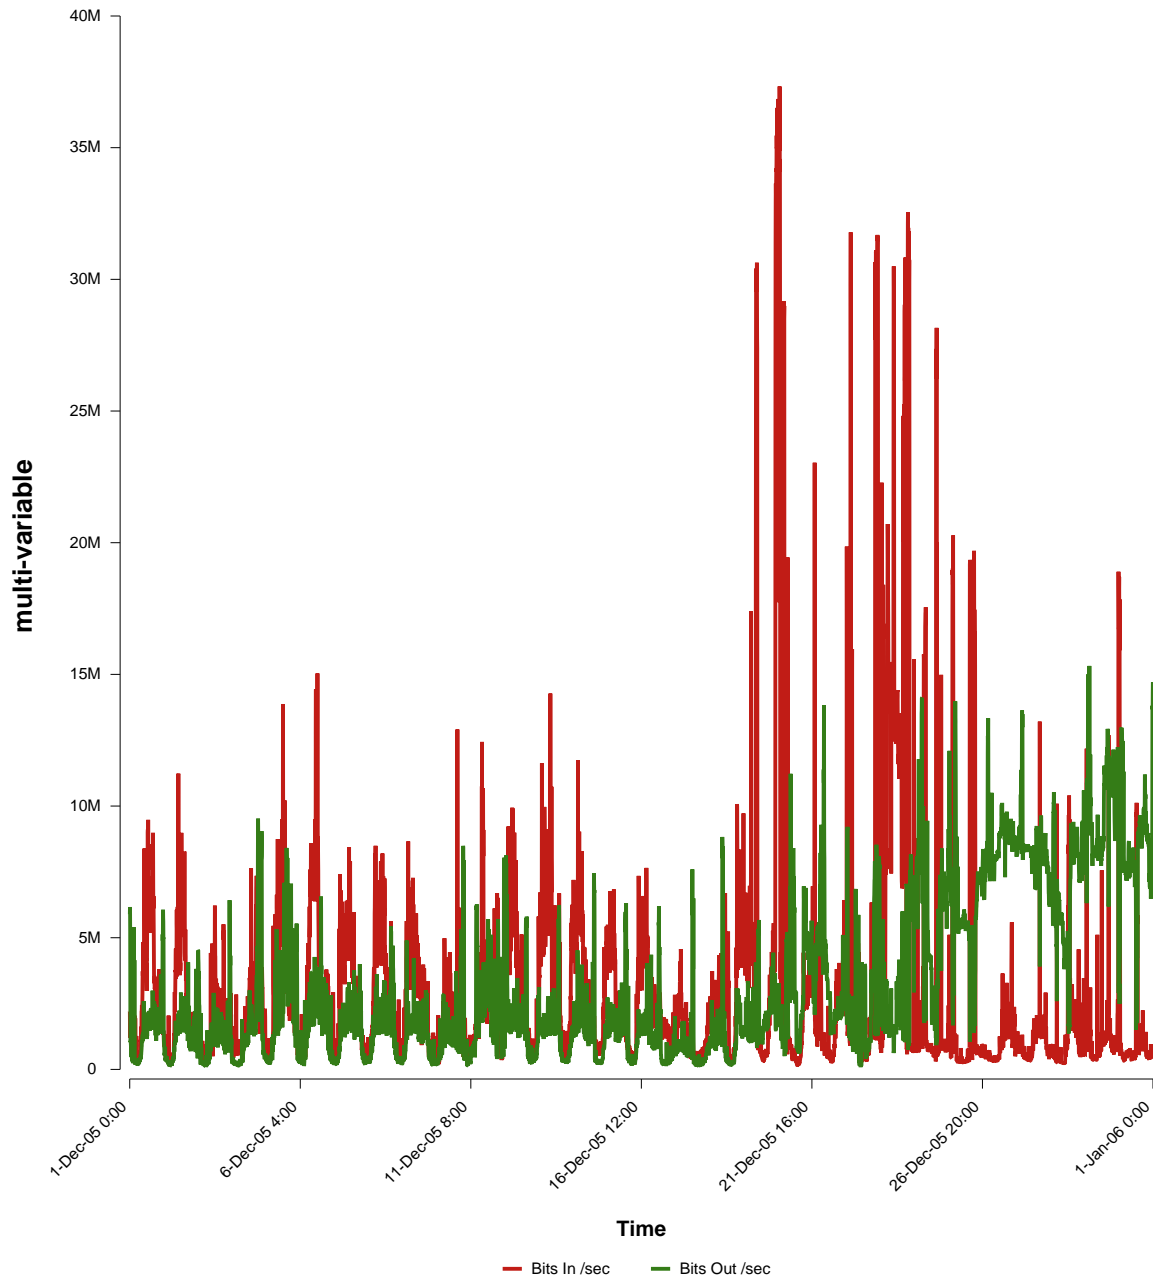

eHealth Trend Report

Divide by Time

SUNET-A-STHLM-HHS

Auto Range: Last Month
From: 2005/12/01 00:00
To: 2005/12/31 23:59

Created: 2006/01/02 05:30:38