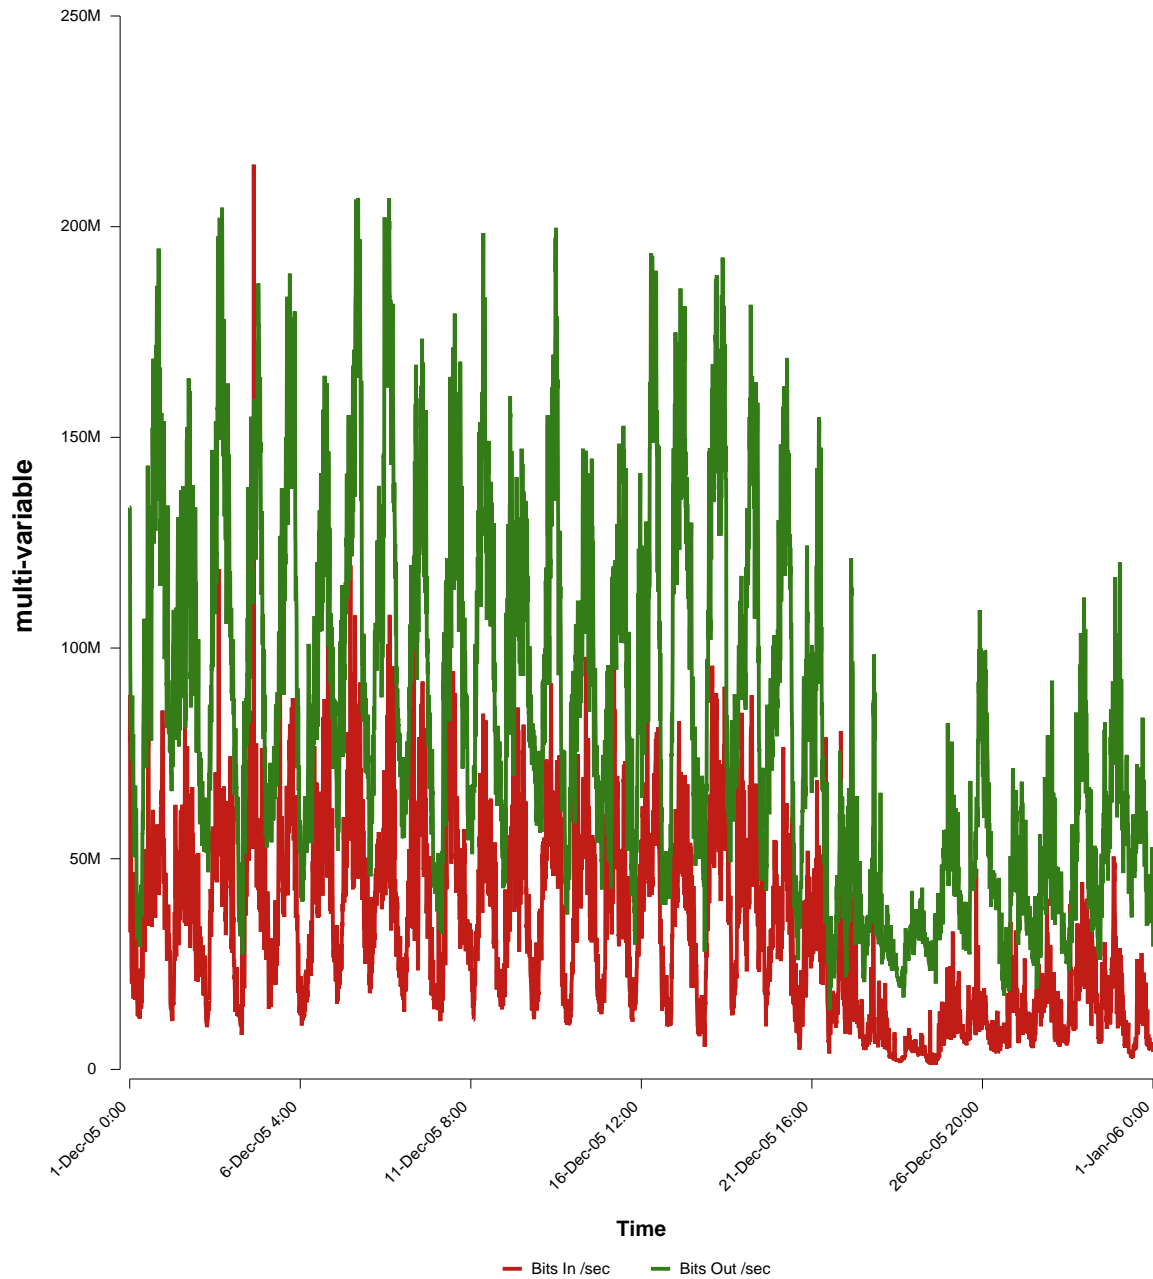

eHealth Trend Report

Divide by Time

SUNET-A-SKOVDE-HIS

Auto Range: Last Month
From: 2005/12/01 00:00
To: 2005/12/31 23:59

Created: 2006/01/02 05:21:13