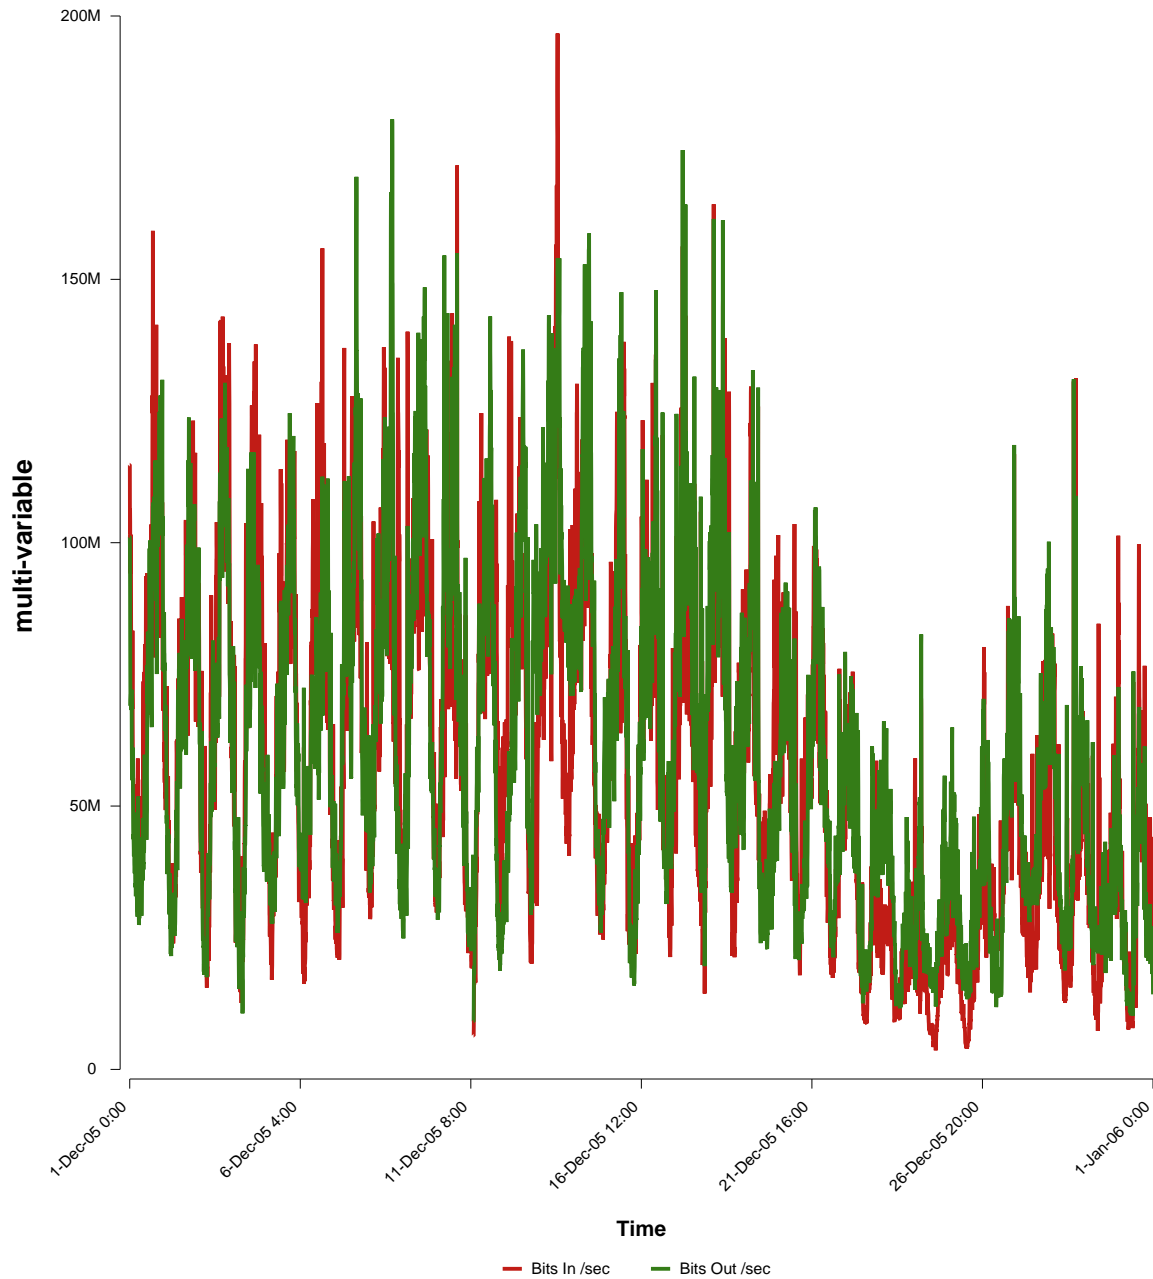

eHealth Trend Report

Divide by Time

SUNET-A-RONNEBY-BTH

Auto Range: Last Month
From: 2005/12/01 00:00
To: 2005/12/31 23:59

Created: 2006/01/02 05:10:37