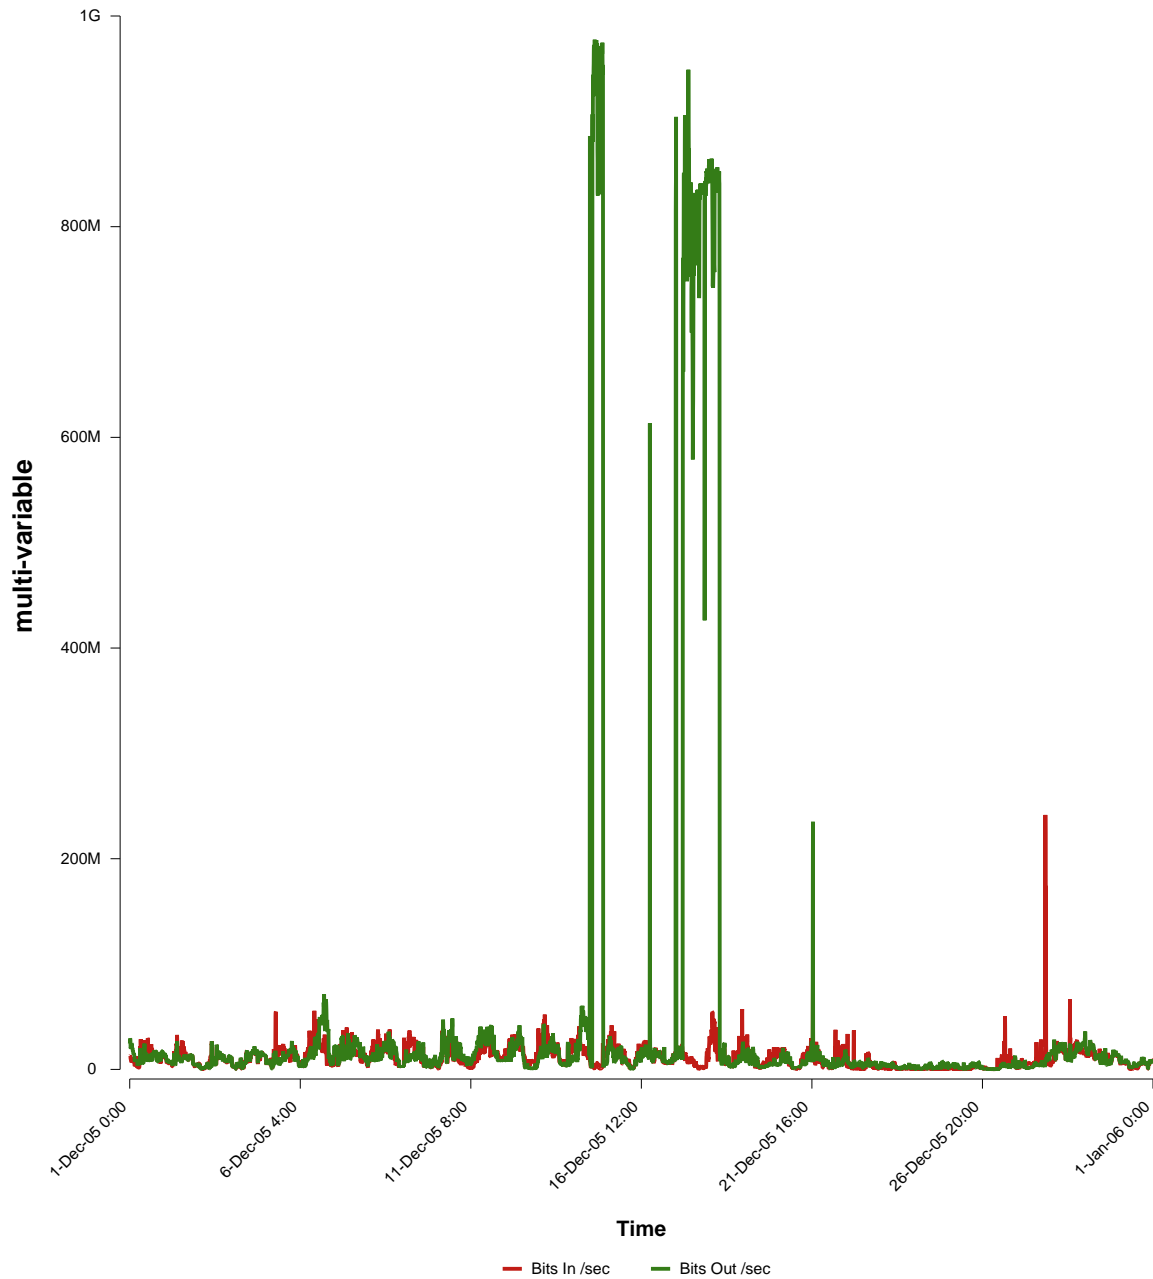

eHealth Trend Report

Divide by Time

SUNET-A-OREBRO-ORU

Auto Range: Last Month
From: 2005/12/01 00:00
To: 2005/12/31 23:59

Created: 2006/01/02 05:00:38