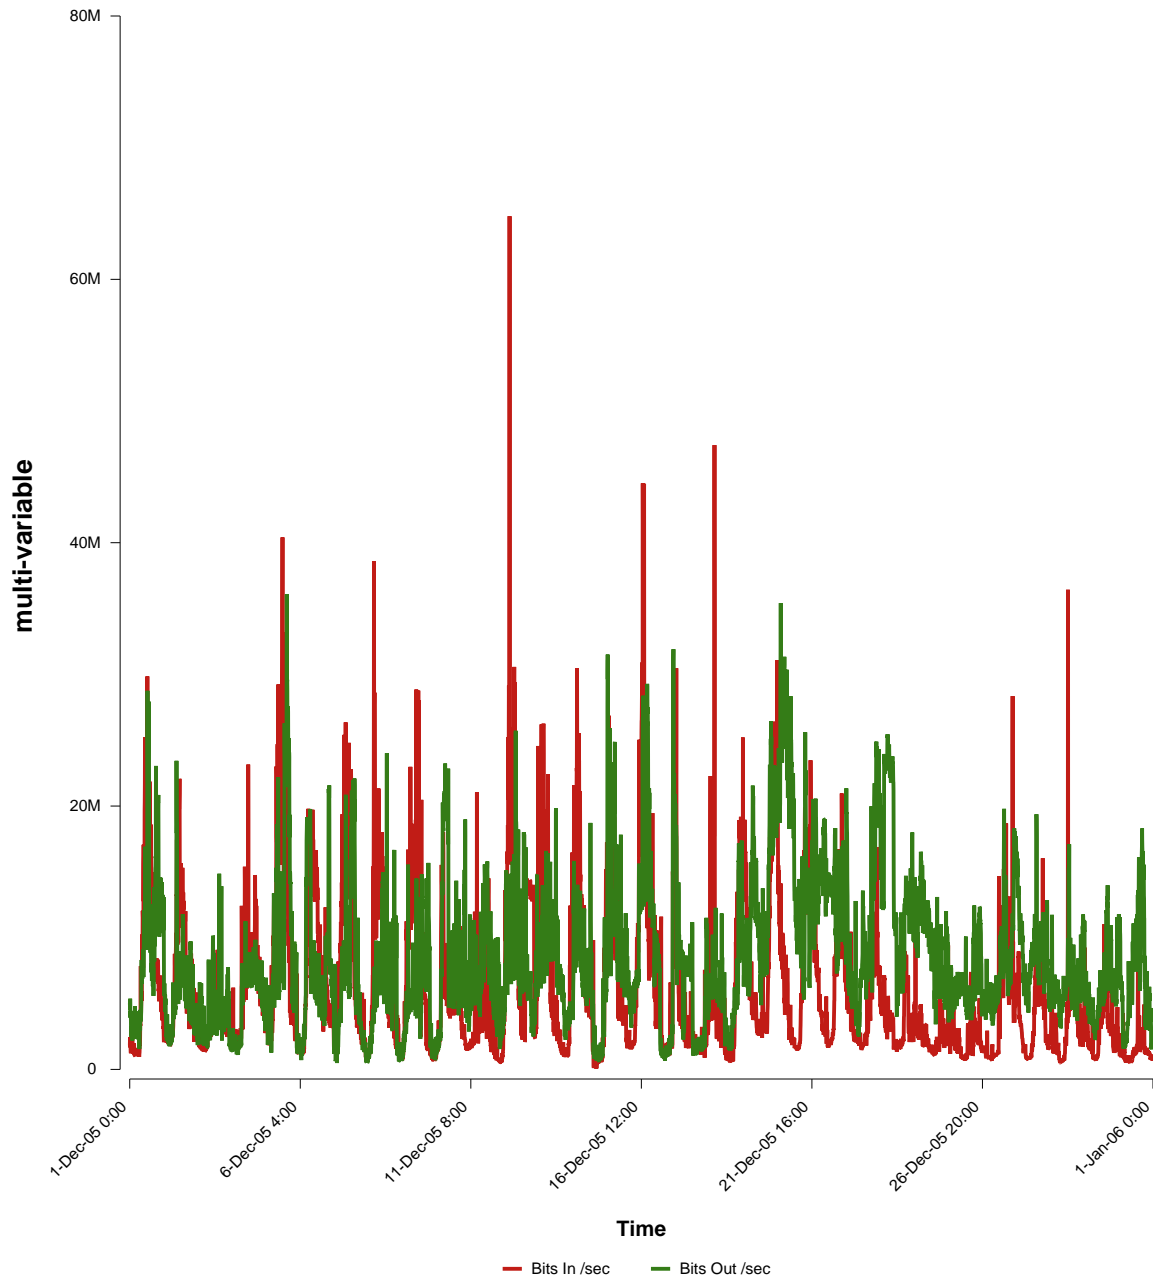

eHealth Trend Report

Divide by Time

SUNET-A-MALMO-MAH

Auto Range: Last Month
From: 2005/12/01 00:00
To: 2005/12/31 23:59

Created: 2006/01/02 04:50:37