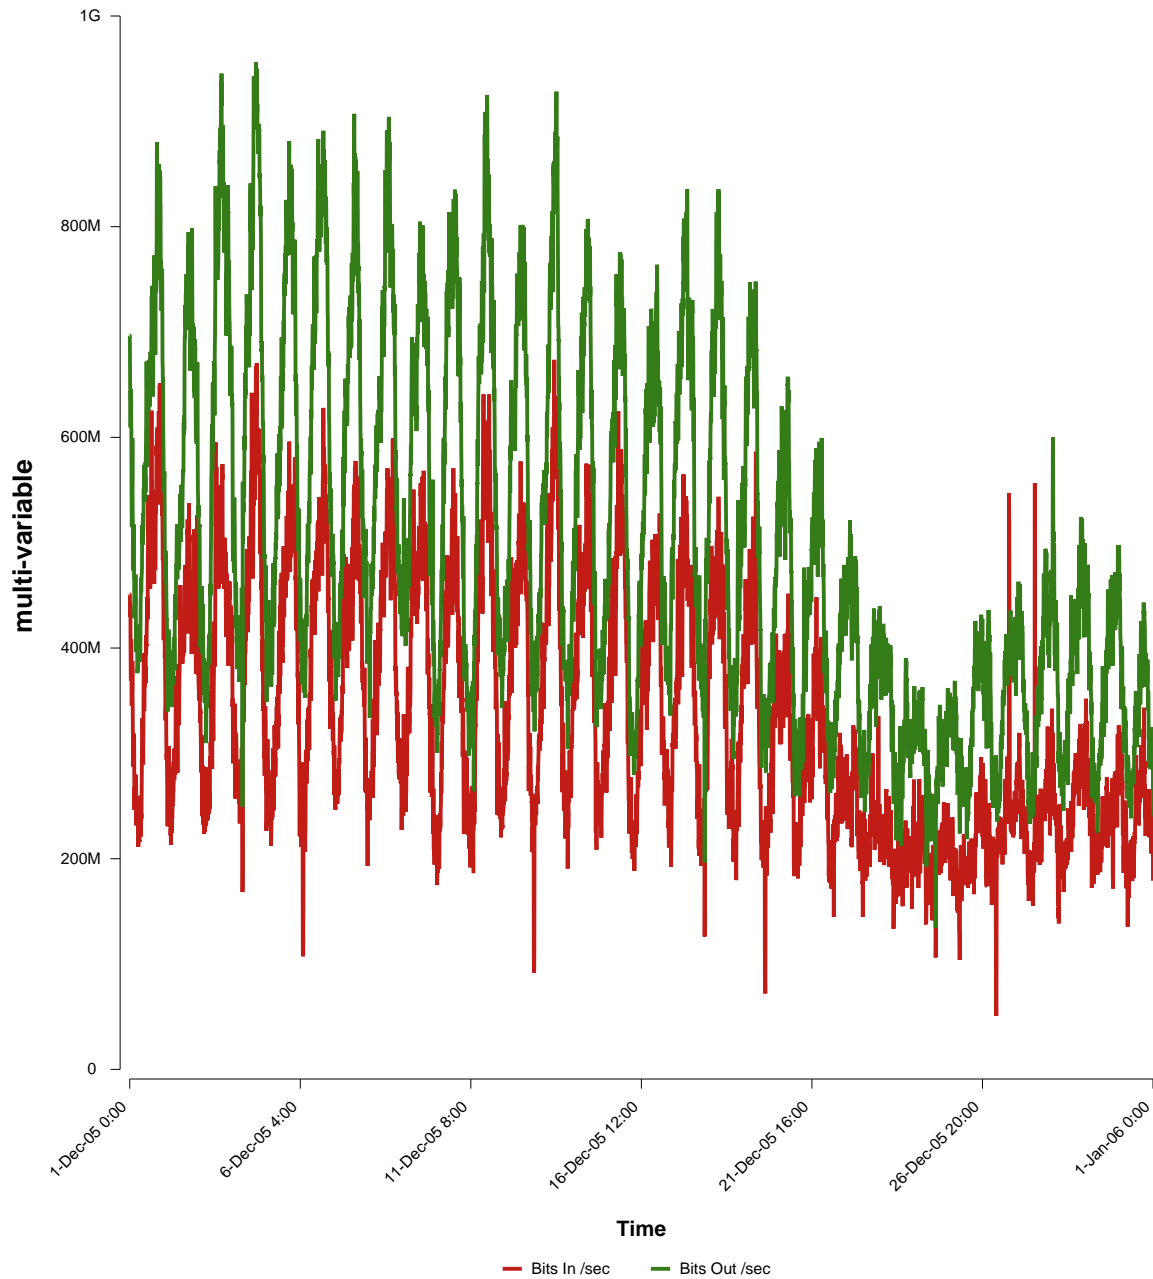

eHealth Trend Report

Divide by Time

SUNET-A-LULEA-LTU

Auto Range: Last Month
From: 2005/12/01 00:00
To: 2005/12/31 23:59

Created: 2006/01/02 04:45:39