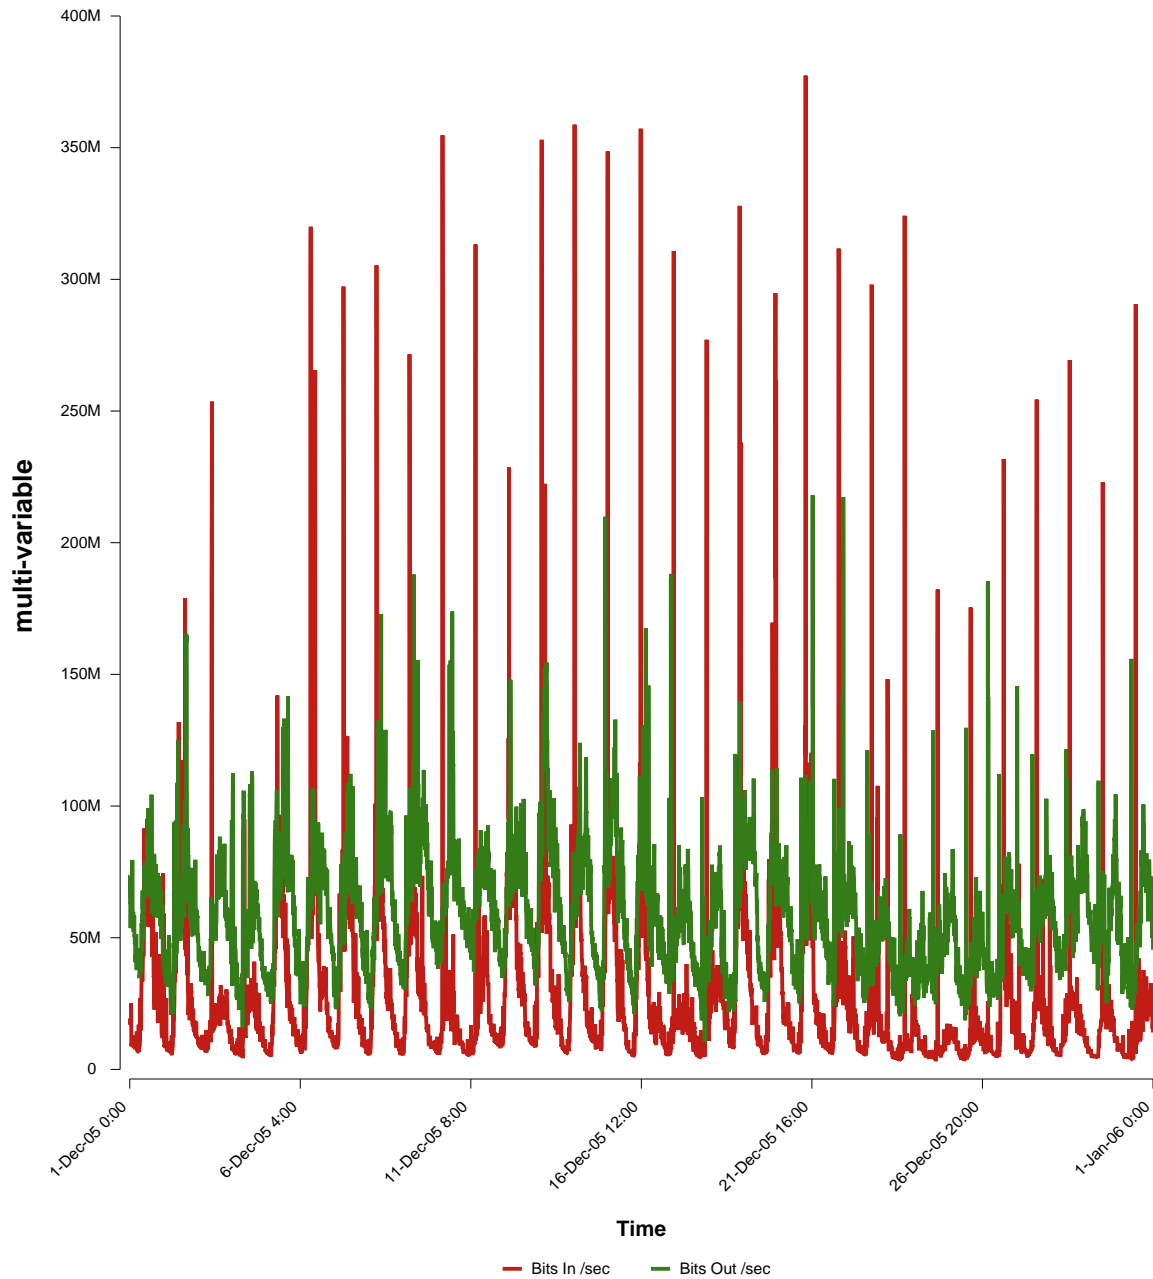

# eHealth Trend Report

Divide by Time

## SUNET-A-LINKOPING-LIU

Auto Range: Last Month  
From: 2005/12/01 00:00  
To: 2005/12/31 23:59

Created: 2006/01/02 04:30:38