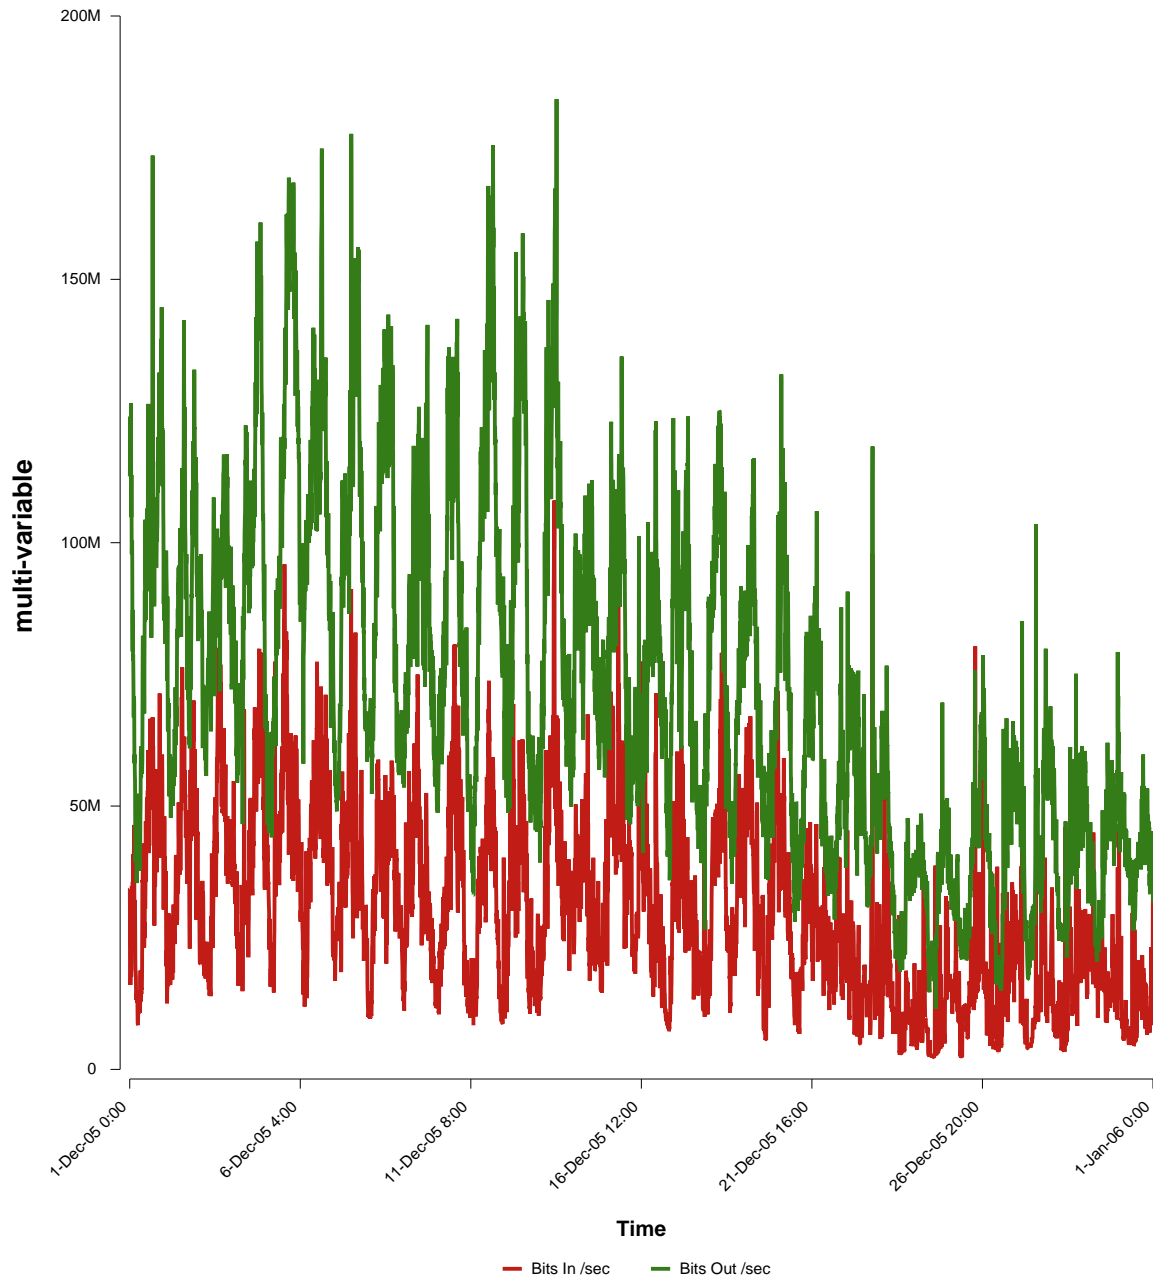

# eHealth Trend Report

Divide by Time

## SUNET-A-KRISTIANSTAD-HKR

Auto Range: Last Month  
From: 2005/12/01 00:00  
To: 2005/12/31 23:59

Created: 2006/01/02 04:21:13