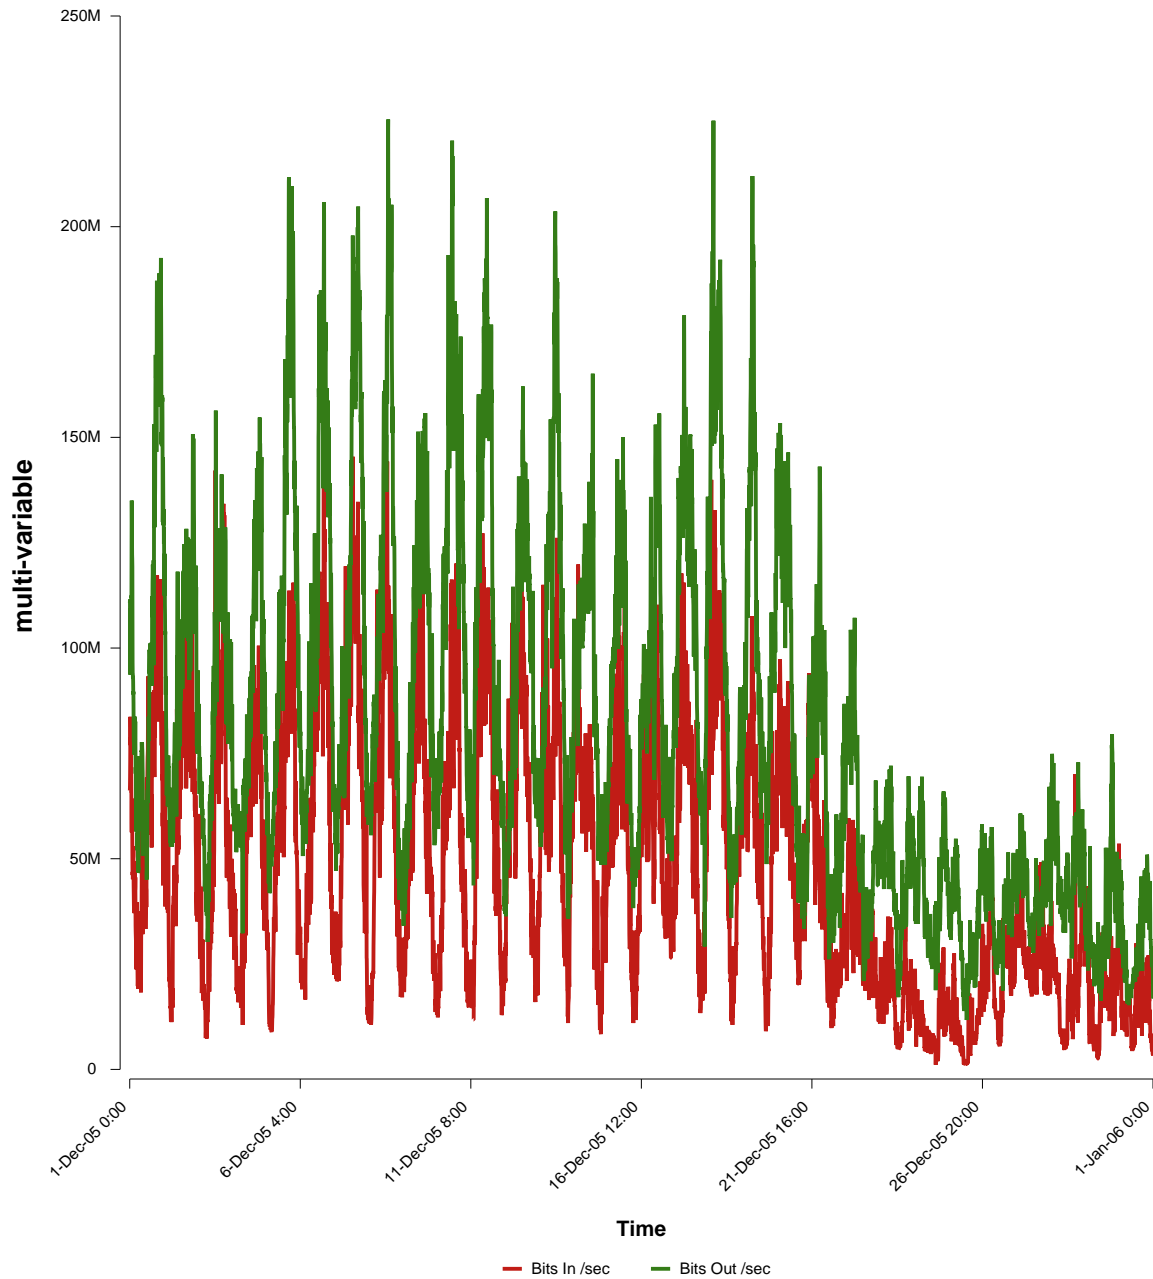

eHealth Trend Report

Divide by Time

SUNET-A-JONKOPING-HJ

Auto Range: Last Month
From: 2005/12/01 00:00
To: 2005/12/31 23:59

Created: 2006/01/02 03:40:37