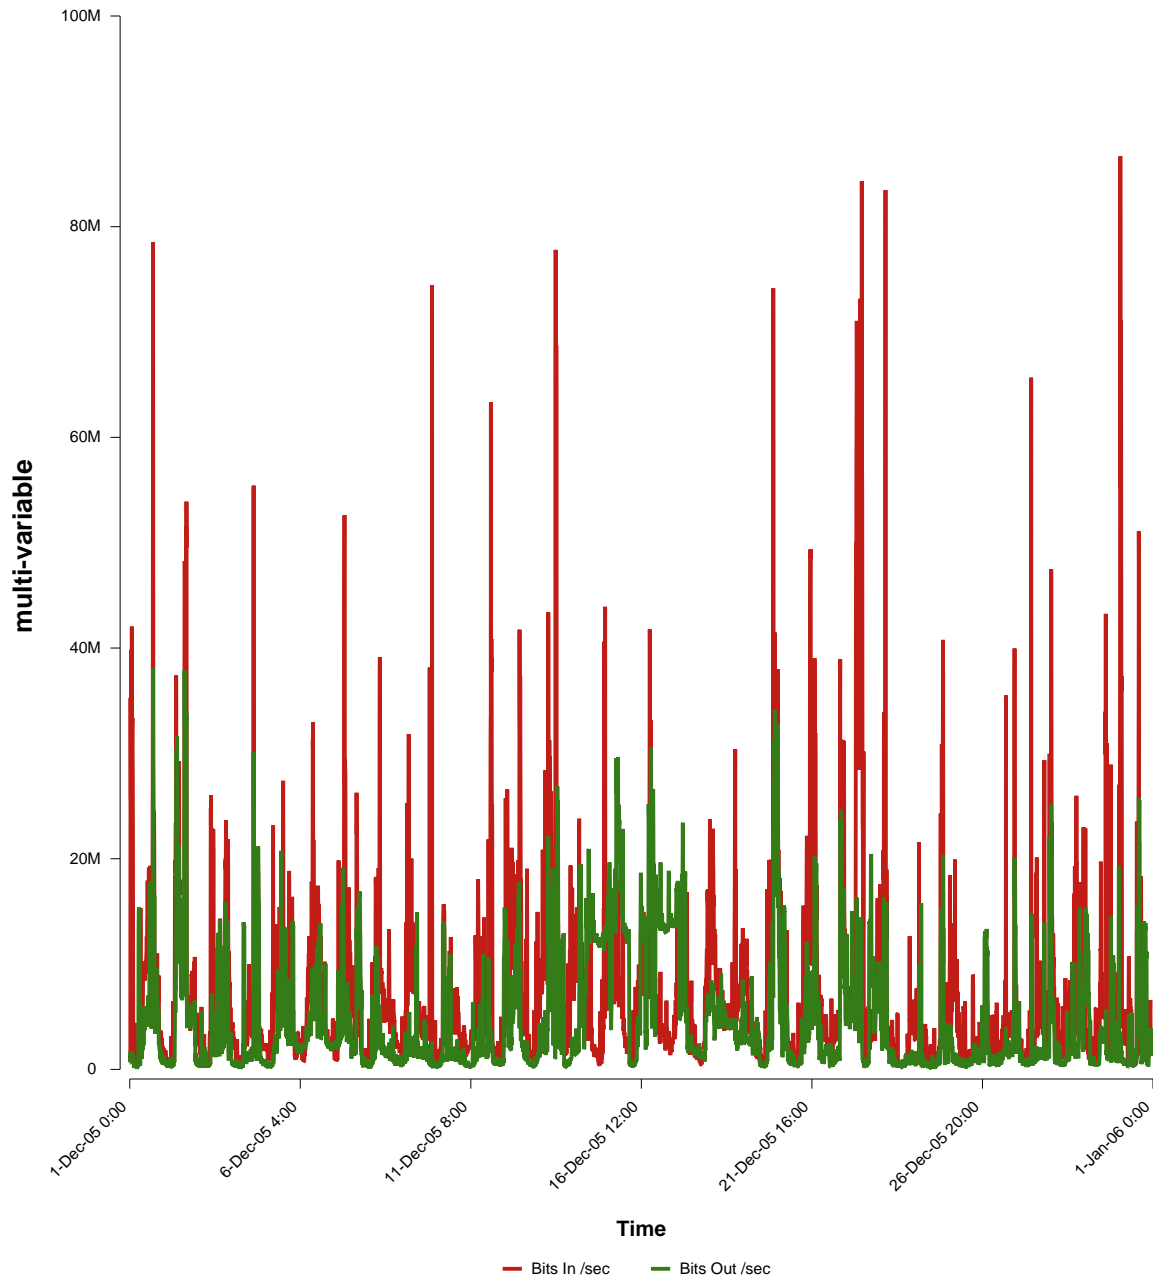

eHealth Trend Report

Divide by Time

SUNET-A-HALMSTAD-HH

Auto Range: Last Month
From: 2005/12/01 00:00
To: 2005/12/31 23:59

Created: 2006/01/02 03:50:38