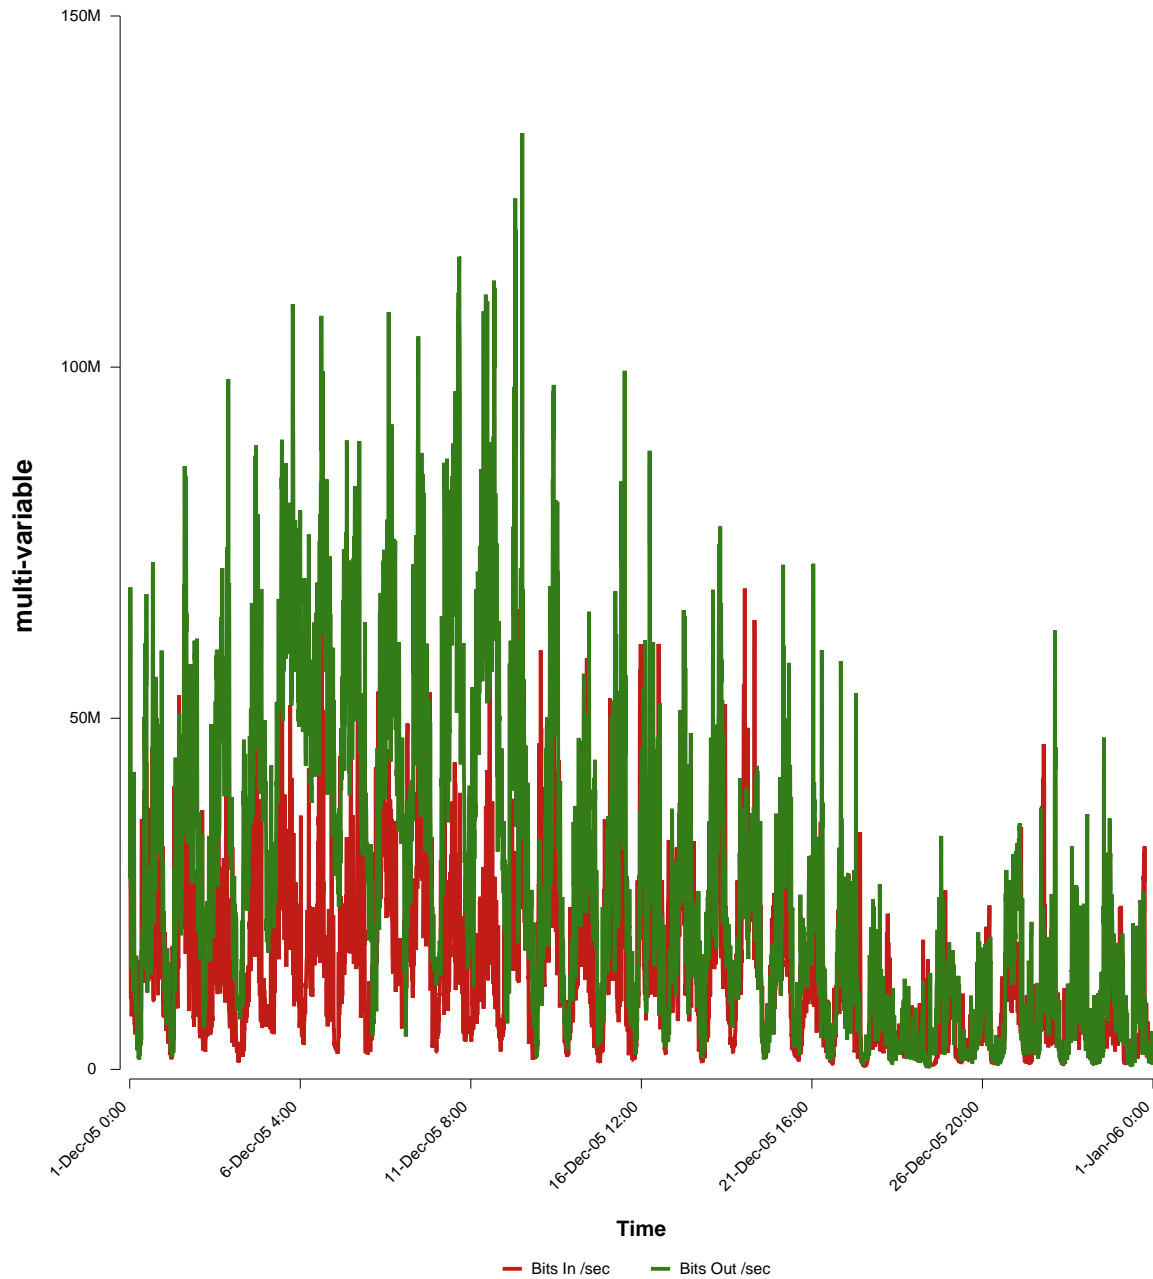

eHealth Trend Report

Divide by Time

SUNET-A-GAVLE-HIG

Auto Range: Last Month
From: 2005/12/01 00:00
To: 2005/12/31 23:59

Created: 2006/01/02 03:21:13