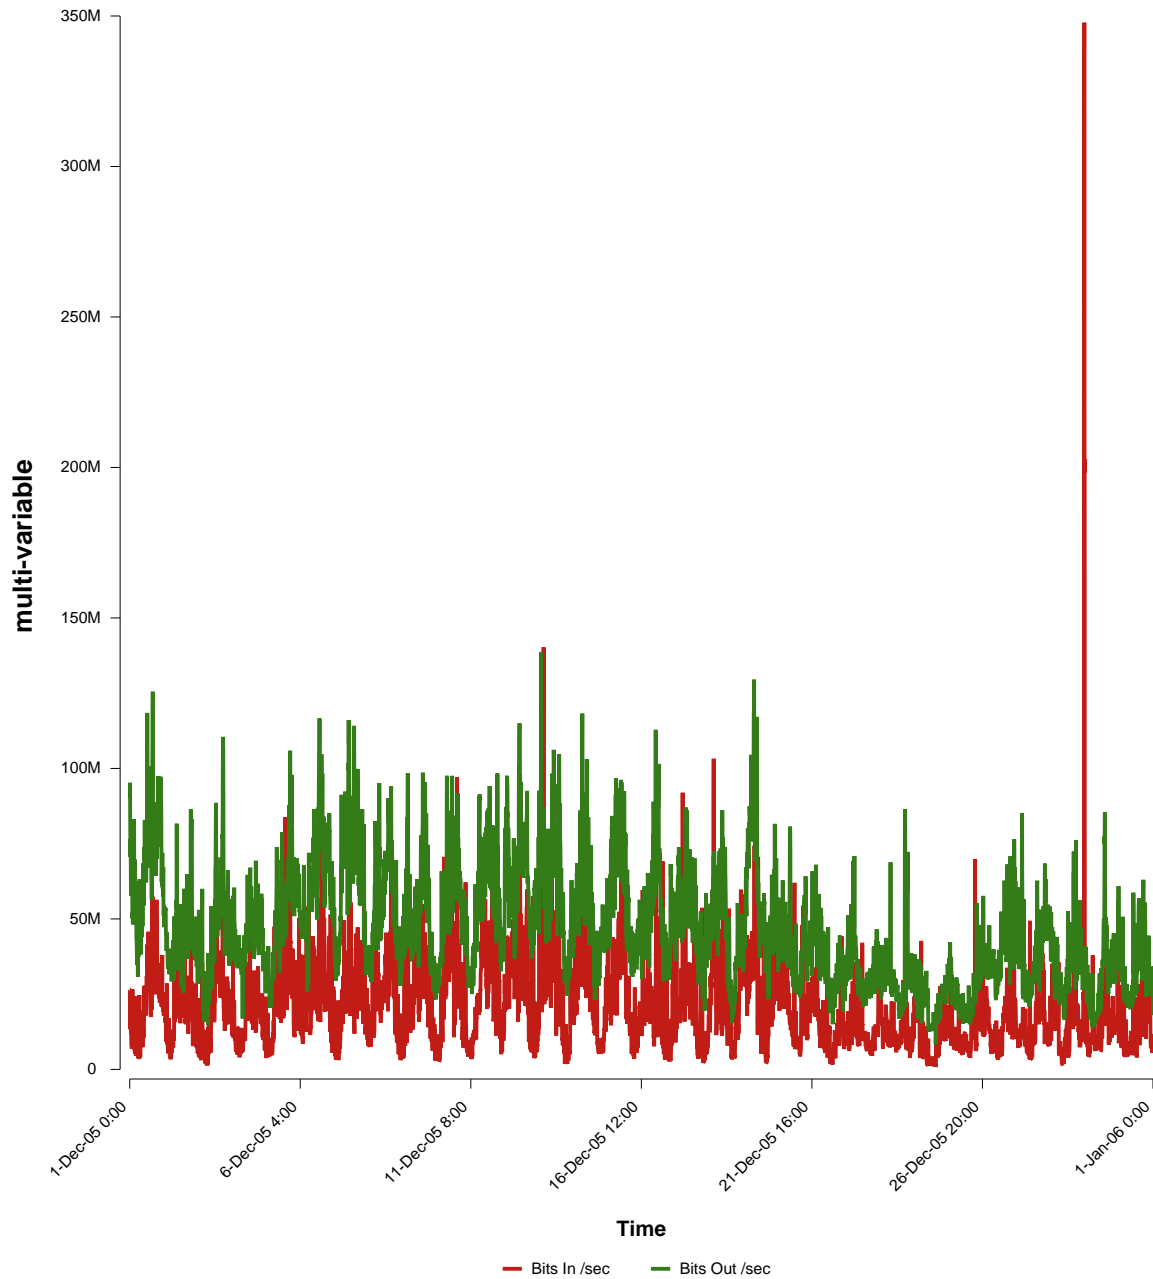

# eHealth Trend Report

Divide by Time

## SUNET-A-BORLANGE-DU

Auto Range: Last Month  
From: 2005/12/01 00:00  
To: 2005/12/31 23:59

Created: 2006/01/02 03:10:38