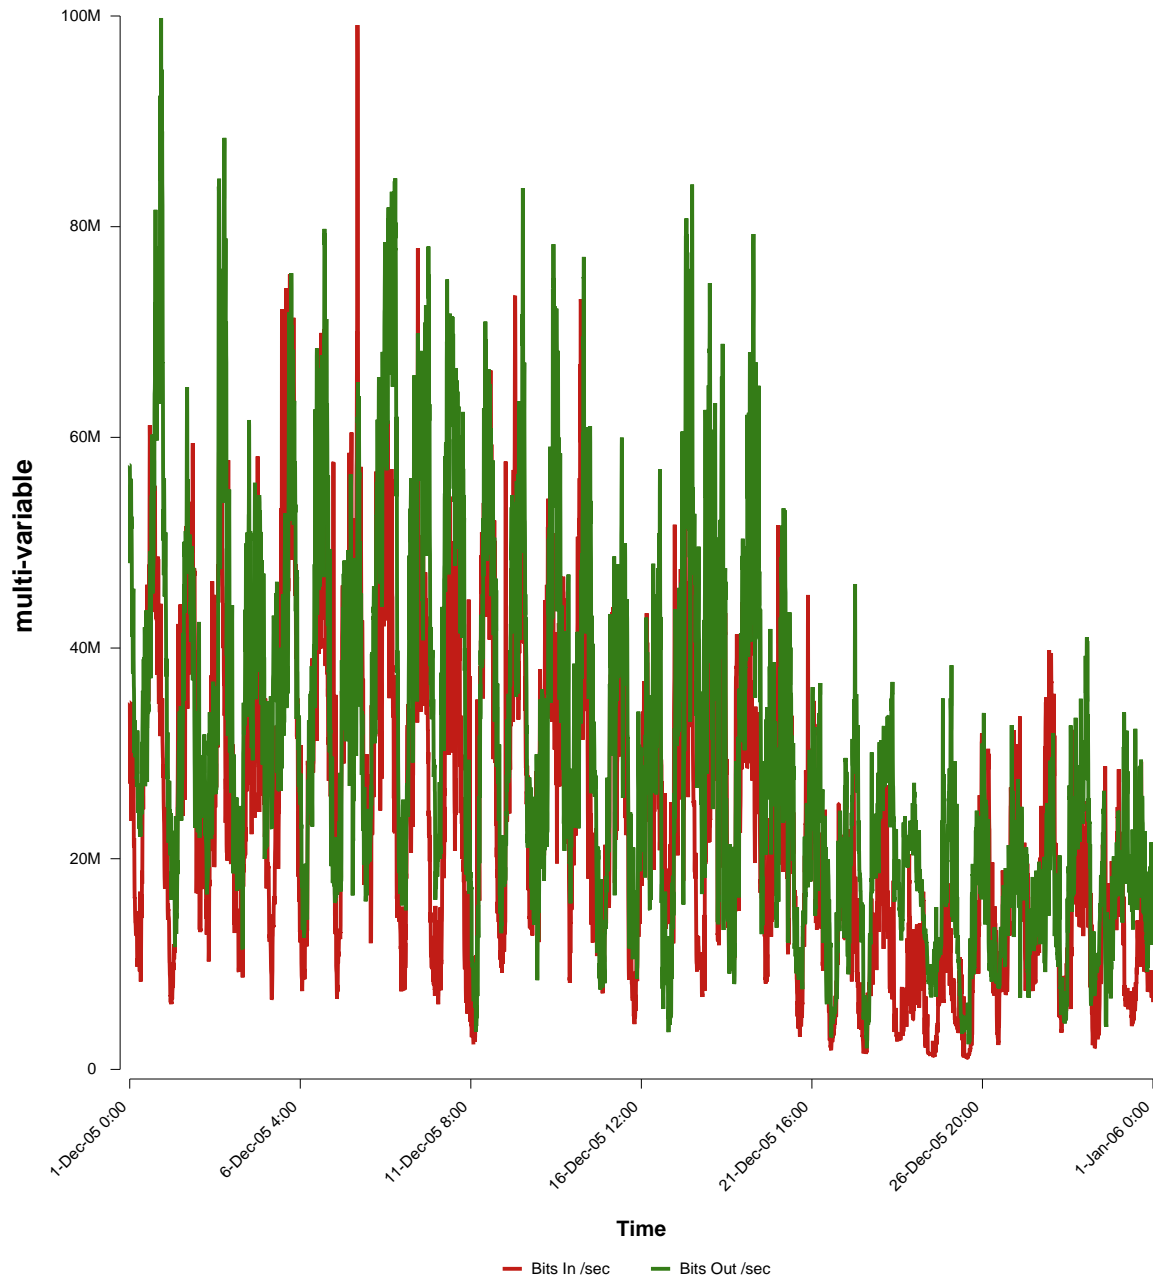

# eHealth Trend Report

Divide by Time

## SUNET-A-BORAS-HB

Auto Range: Last Month  
From: 2005/12/01 00:00  
To: 2005/12/31 23:59

Created: 2006/01/02 03:05:38