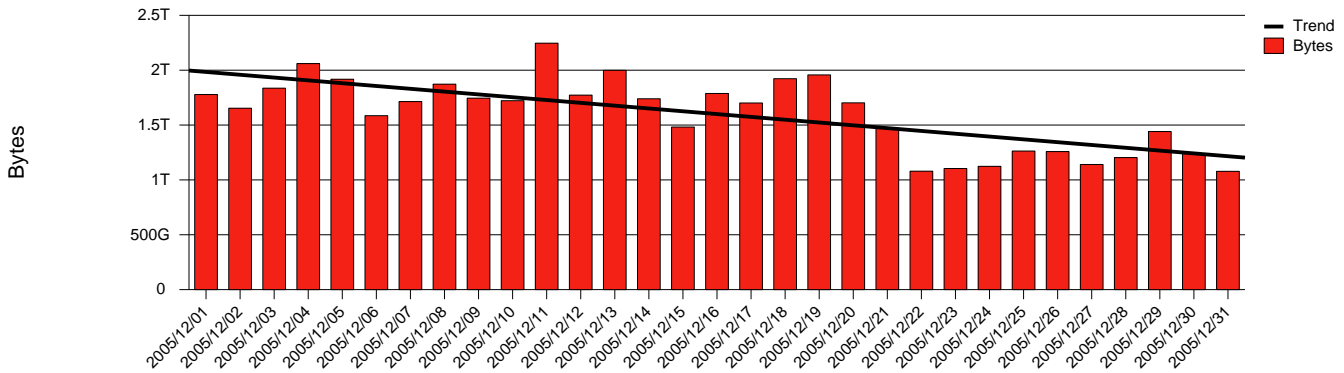

# Monthly Health Report

Report for 2005/12/31, Subject: SUNET-A-VISBY-HGO

LAN/WAN

Total Network Volume by Month

Total Network Volume by Week

Total Network Volume by Day

Situations to Watch

Rank	Element Name	Variable	Threshold	Monthly Average		Days to (from) Threshold
			Value	Actual	Predicted	
1	hgo1-POS(Out)	Volume (Bandwidth %)	80.000	4.824	4.375	Increasing
2	hgo1-POS(In)	Volume (Bandwidth %)	80.000	1.133	1.048	Decreasing