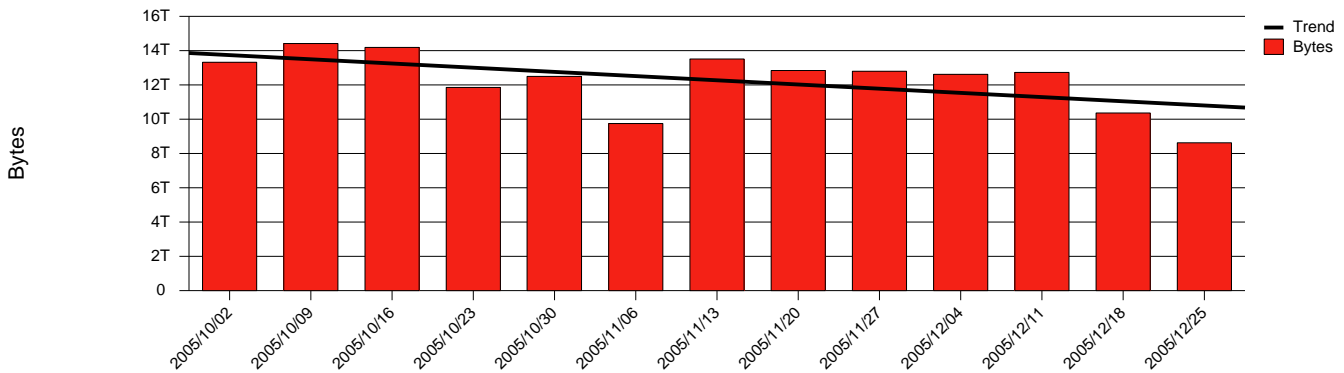

# Monthly Health Report

Report for 2005/12/31, Subject: SUNET-A-VISBY-HGO

LAN/WAN

Total Network Volume by Month

Total Network Volume by Week

Total Network Volume by Day

Situations to Watch

Rank	Element Name	Variable	Threshold	Monthly Average		Days to (from) Threshold
			Value	Actual	Predicted	
1	hgo1-POS(Out)	Volume (Bandwidth %)	80.000	4.824	4.375	Increasing
2	hgo1-POS(In)	Volume (Bandwidth %)	80.000	1.133	1.048	Decreasing