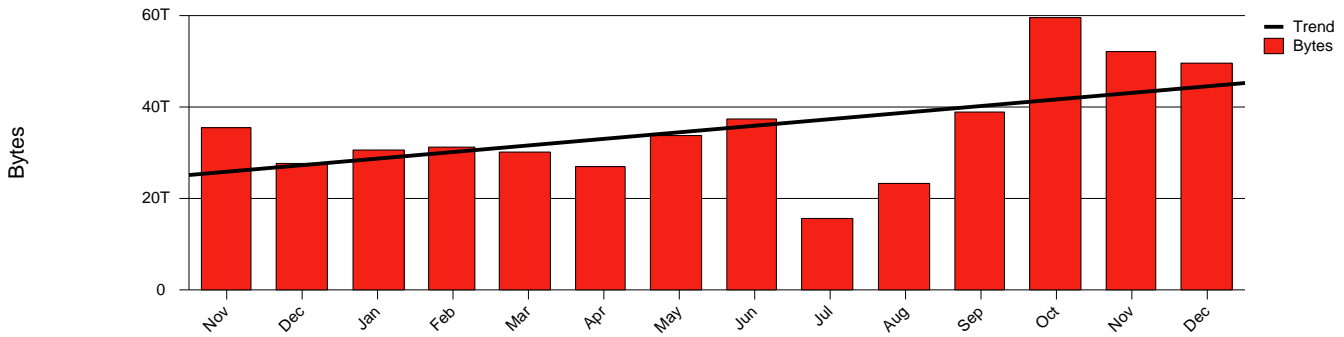

# Monthly Health Report

Report for 2005/12/31, Subject: SUNET-A-VISBY-HGO

LAN/WAN

Total Network Volume by Month

Total Network Volume by Week

Total Network Volume by Day

Situations to Watch

Rank	Element Name	Variable	Threshold	Monthly Average		Days to (from) Threshold
			Value	Actual	Predicted	
1	hgo1-POS(Out)	Volume (Bandwidth %)	80.000	4.824	4.375	Increasing
2	hgo1-POS(In)	Volume (Bandwidth %)	80.000	1.133	1.048	Decreasing