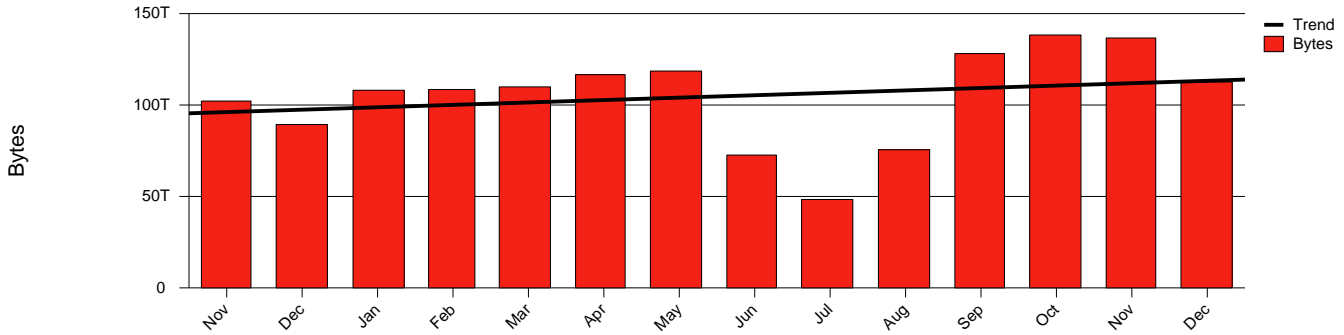

Monthly Health Report

Report for 2005/12/31, Subject: SUNET-A-VAXJO-VXU

LAN/WAN

Total Network Volume by Month

Total Network Volume by Week

Total Network Volume by Day

Situations to Watch

Rank	Element Name	Variable	Threshold	Monthly Average		Days to (from) Threshold
			Value	Actual	Predicted	
1	vxu2-SRP(Out)	Volume (Bandwidth %)	80.000	8.528	8.603	Increasing
2	vxu2-SRP(In)	Volume (Bandwidth %)	80.000	4.952	1.753	Increasing
3	vxu1-SRP(In)	Volume (Bandwidth %)	80.000	0.002	3.333	Decreasing
4	vxu1-SRP(In)	Errors (% Frames)	5.000	0.000	0.000	Decreasing
5	vxu1-SRP(Out)	Volume (Bandwidth %)	80.000	0.045	0.184	Decreasing
6	vxu2-SRP(In)	Errors (% Frames)	5.000	0.000	0.012	Decreasing