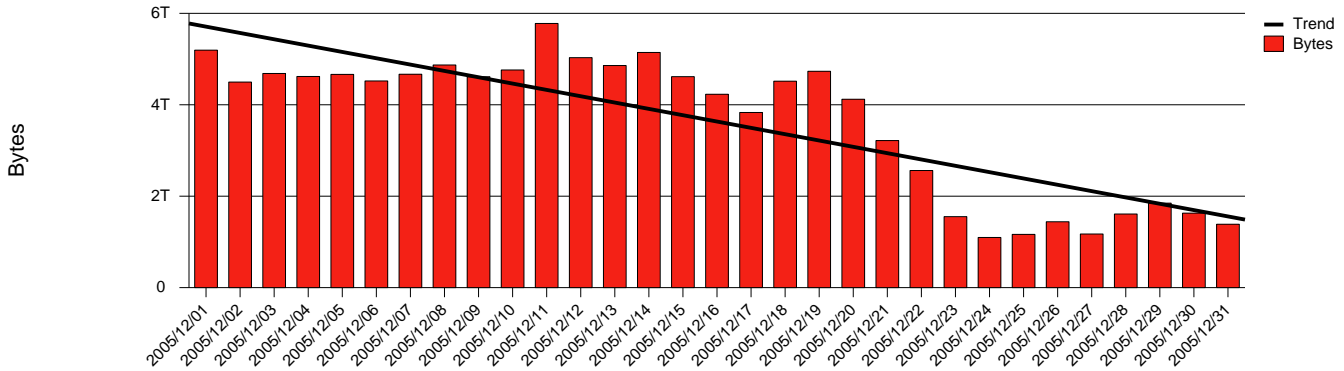

Monthly Health Report

Report for 2005/12/31, Subject: SUNET-A-VAXJO-VXU

LAN/WAN

Total Network Volume by Month

Total Network Volume by Week

Total Network Volume by Day

Situations to Watch

Rank	Element Name	Variable	Threshold	Monthly Average		Days to (from) Threshold
			Value	Actual	Predicted	
1	vxu2-SRP(Out)	Volume (Bandwidth %)	80.000	8.528	8.603	Increasing
2	vxu2-SRP(In)	Volume (Bandwidth %)	80.000	4.952	1.753	Increasing
3	vxu1-SRP(In)	Volume (Bandwidth %)	80.000	0.002	3.333	Decreasing
4	vxu1-SRP(In)	Errors (% Frames)	5.000	0.000	0.000	Decreasing
5	vxu1-SRP(Out)	Volume (Bandwidth %)	80.000	0.045	0.184	Decreasing
6	vxu2-SRP(In)	Errors (% Frames)	5.000	0.000	0.012	Decreasing