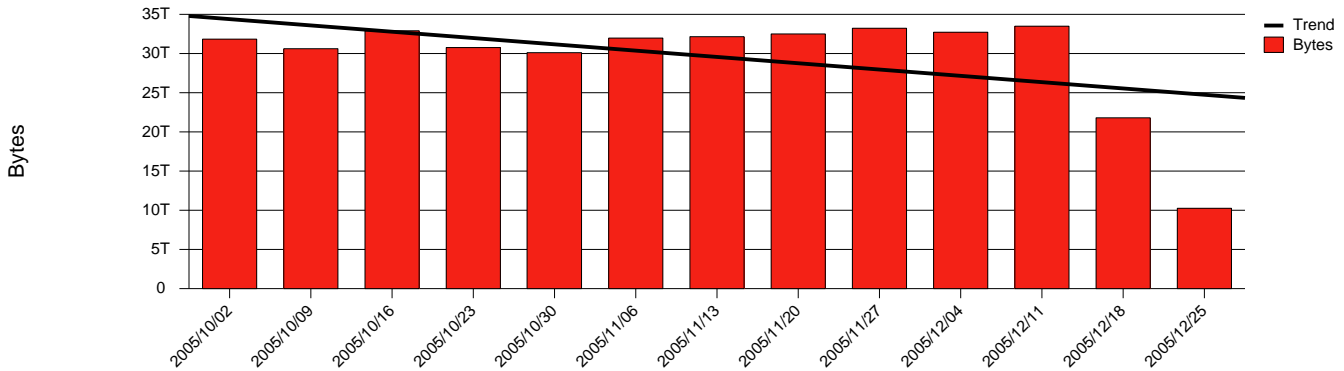

Monthly Health Report

Report for 2005/12/31, Subject: SUNET-A-VAXJO-VXU

LAN/WAN

Total Network Volume by Month

Total Network Volume by Week

Total Network Volume by Day

Situations to Watch

Rank	Element Name	Variable	Threshold	Monthly Average		Days to (from) Threshold
			Value	Actual	Predicted	
1	vxu2-SRP(Out)	Volume (Bandwidth %)	80.000	8.528	8.603	Increasing
2	vxu2-SRP(In)	Volume (Bandwidth %)	80.000	4.952	1.753	Increasing
3	vxu1-SRP(In)	Volume (Bandwidth %)	80.000	0.002	3.333	Decreasing
4	vxu1-SRP(In)	Errors (% Frames)	5.000	0.000	0.000	Decreasing
5	vxu1-SRP(Out)	Volume (Bandwidth %)	80.000	0.045	0.184	Decreasing
6	vxu2-SRP(In)	Errors (% Frames)	5.000	0.000	0.012	Decreasing