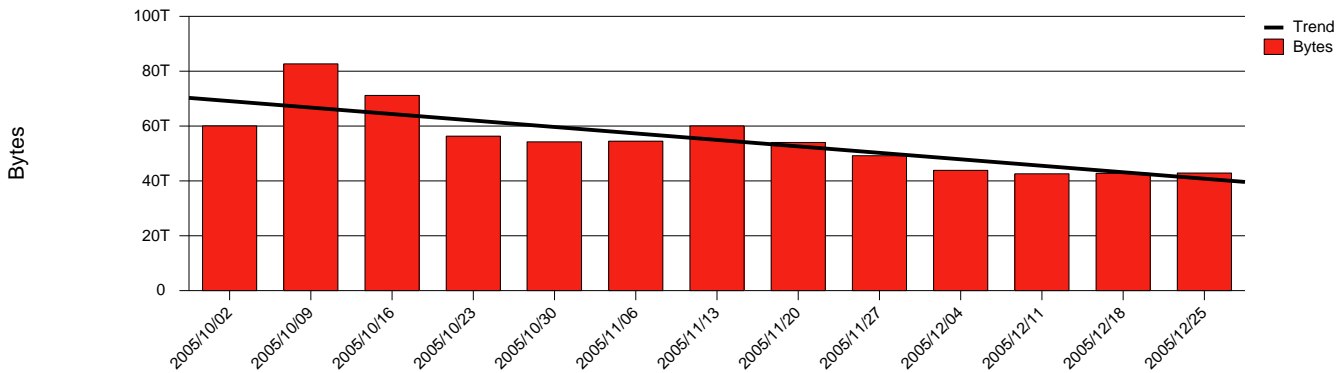

Monthly Health Report

Report for 2005/12/31, Subject: SUNET-A-UMEA-UMU

LAN/WAN

Total Network Volume by Month

Total Network Volume by Week

Total Network Volume by Day

Situations to Watch

Rank	Element Name	Variable	Threshold	Monthly Average		Days to (from) Threshold
			Value	Actual	Predicted	
1	umu1-SRP(Out)	Volume (Bandwidth %)	80.000	17.845	24.655	Increasing
2	umu1-SRP(In)	Volume (Bandwidth %)	80.000	5.144	5.709	Increasing
3	umu1-SRP(In)	Errors (% Frames)	5.000	0.000	0.001	Increasing
4	umu2-SRP(In)	Volume (Bandwidth %)	80.000	0.001	0.005	Decreasing
5	umu2-SRP(In)	Errors (% Frames)	5.000	0.000	0.008	Decreasing
6	umu2-SRP(Out)	Volume (Bandwidth %)	80.000	0.001	0.012	Decreasing