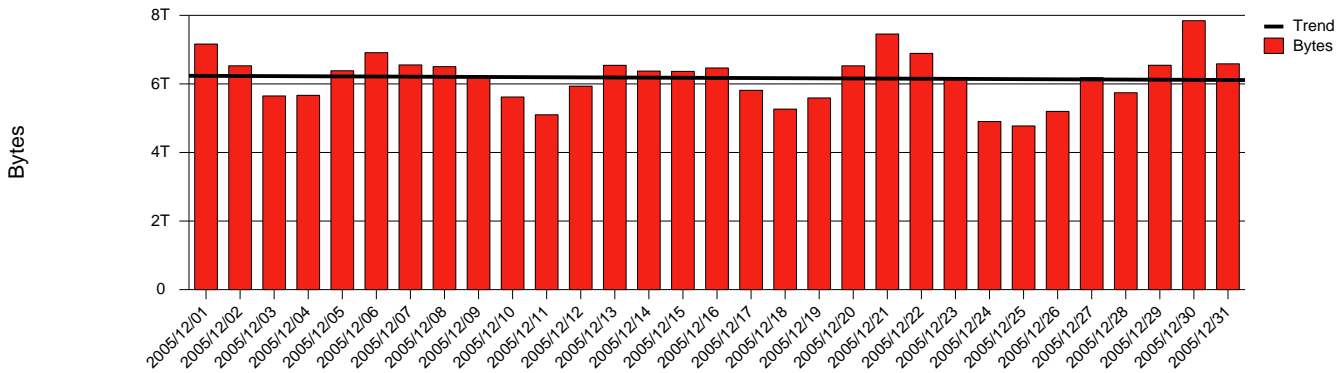

Monthly Health Report

Report for 2005/12/31, Subject: SUNET-A-UMEA-UMU

LAN/WAN

Total Network Volume by Month

Total Network Volume by Week

Total Network Volume by Day

Situations to Watch

Rank	Element Name	Variable	Threshold	Monthly Average		Days to (from) Threshold
			Value	Actual	Predicted	
1	umu1-SRP(Out)	Volume (Bandwidth %)	80.000	17.845	24.655	Increasing
2	umu1-SRP(In)	Volume (Bandwidth %)	80.000	5.144	5.709	Increasing
3	umu1-SRP(In)	Errors (% Frames)	5.000	0.000	0.001	Increasing
4	umu2-SRP(In)	Volume (Bandwidth %)	80.000	0.001	0.005	Decreasing
5	umu2-SRP(In)	Errors (% Frames)	5.000	0.000	0.008	Decreasing
6	umu2-SRP(Out)	Volume (Bandwidth %)	80.000	0.001	0.012	Decreasing