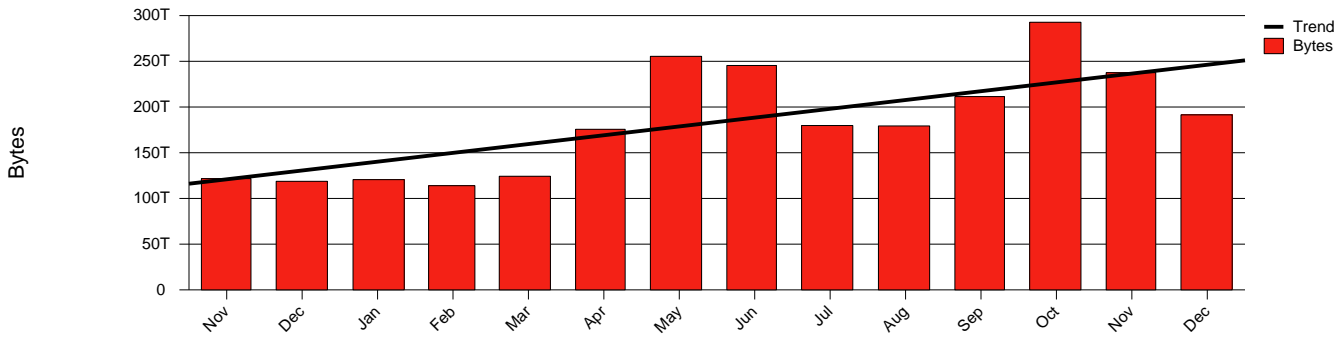

Monthly Health Report

Report for 2005/12/31, Subject: SUNET-A-UMEA-UMU

LAN/WAN

Total Network Volume by Month

Total Network Volume by Week

Total Network Volume by Day

Situations to Watch

Rank	Element Name	Variable	Threshold	Monthly Average		Days to (from) Threshold
			Value	Actual	Predicted	
1	umu1-SRP(Out)	Volume (Bandwidth %)	80.000	17.845	24.655	Increasing
2	umu1-SRP(In)	Volume (Bandwidth %)	80.000	5.144	5.709	Increasing
3	umu1-SRP(In)	Errors (% Frames)	5.000	0.000	0.001	Increasing
4	umu2-SRP(In)	Volume (Bandwidth %)	80.000	0.001	0.005	Decreasing
5	umu2-SRP(In)	Errors (% Frames)	5.000	0.000	0.008	Decreasing
6	umu2-SRP(Out)	Volume (Bandwidth %)	80.000	0.001	0.012	Decreasing