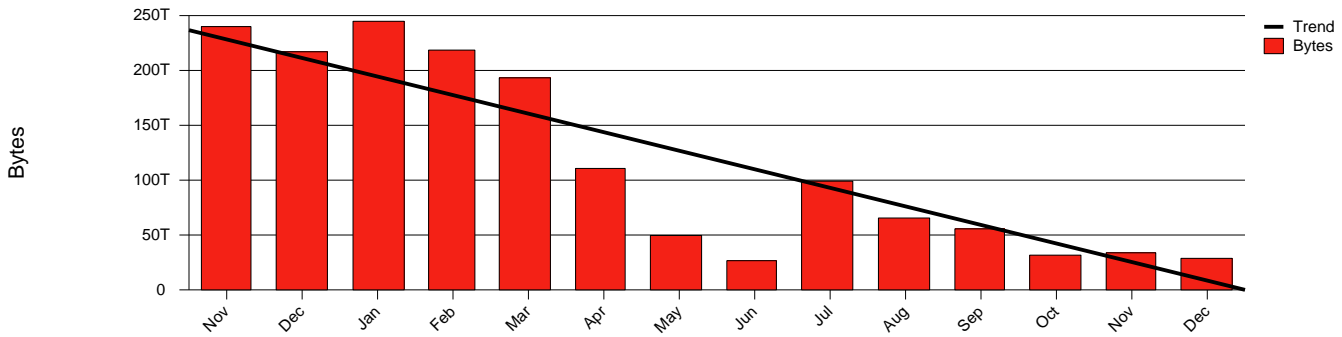

Monthly Health Report

Report for 2005/12/31, Subject: SUNET-A-LINKOPING-LIU

LAN/WAN

Total Network Volume by Month

Total Network Volume by Week

Total Network Volume by Day

Situations to Watch

Rank	Element Name	Variable	Threshold	Monthly Average		Days to (from) Threshold
			Value	Actual	Predicted	
1	liu2-SRP(In)	Volume (Bandwidth %)	80.000	1.106	0.722	Decreasing
2	liu2-SRP(Out)	Volume (Bandwidth %)	80.000	2.343	0.000	Decreasing
3	liu1-SRP(In)	Volume (Bandwidth %)	80.000	0.001	0.000	Decreasing
4	liu1-SRP(Out)	Volume (Bandwidth %)	80.000	0.001	0.000	Decreasing