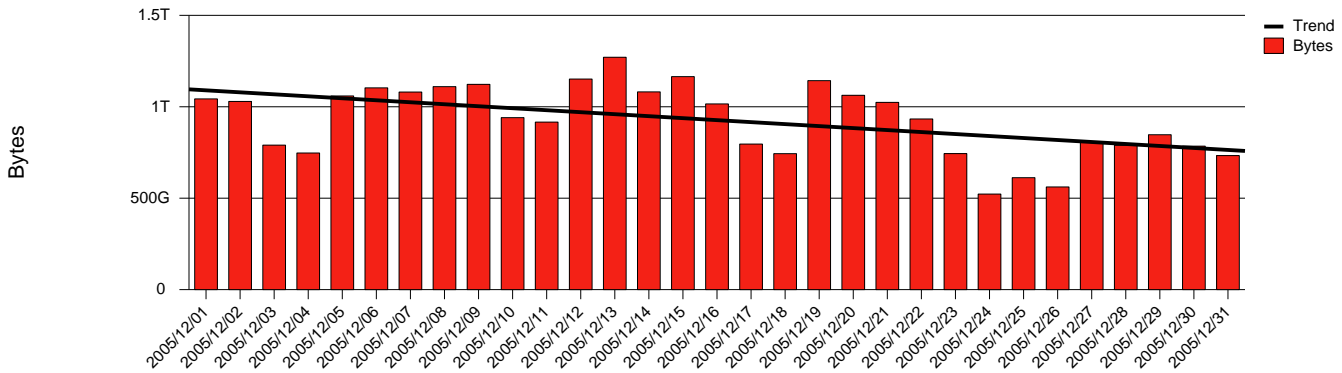

Monthly Health Report

Report for 2005/12/31, Subject: SUNET-A-LINKOPING-LIU

LAN/WAN

Total Network Volume by Month

Total Network Volume by Week

Total Network Volume by Day

Situations to Watch

Rank	Element Name	Variable	Threshold	Monthly Average		Days to (from) Threshold
			Value	Actual	Predicted	
1	liu2-SRP(In)	Volume (Bandwidth %)	80.000	1.106	0.722	Decreasing
2	liu2-SRP(Out)	Volume (Bandwidth %)	80.000	2.343	0.000	Decreasing
3	liu1-SRP(In)	Volume (Bandwidth %)	80.000	0.001	0.000	Decreasing
4	liu1-SRP(Out)	Volume (Bandwidth %)	80.000	0.001	0.000	Decreasing