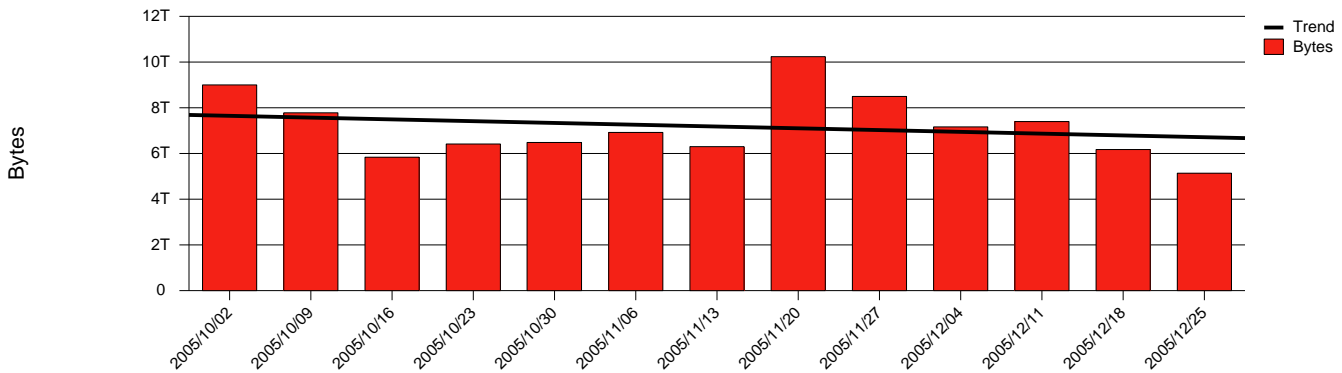

Monthly Health Report

Report for 2005/12/31, Subject: SUNET-A-LINKOPING-LIU

LAN/WAN

Total Network Volume by Month

Total Network Volume by Week

Total Network Volume by Day

Situations to Watch

Rank	Element Name	Variable	Threshold	Monthly Average		Days to (from) Threshold
			Value	Actual	Predicted	
1	liu2-SRP(In)	Volume (Bandwidth %)	80.000	1.106	0.722	Decreasing
2	liu2-SRP(Out)	Volume (Bandwidth %)	80.000	2.343	0.000	Decreasing
3	liu1-SRP(In)	Volume (Bandwidth %)	80.000	0.001	0.000	Decreasing
4	liu1-SRP(Out)	Volume (Bandwidth %)	80.000	0.001	0.000	Decreasing