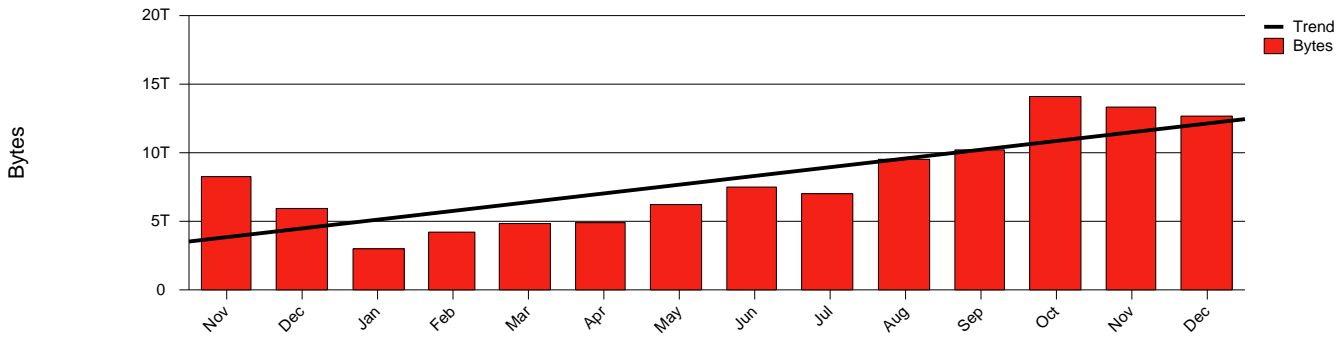

Monthly Health Report

Report for 2005/12/31, Subject: SUNET-A-KIRUNA-IRF

LAN/WAN

Total Network Volume by Month

Total Network Volume by Week

Total Network Volume by Day

Situations to Watch

Rank	Element Name	Variable	Threshold	Monthly Average		Days to (from) Threshold
			Value	Actual	Predicted	
1	irf1-SRP(Out)	Volume (Bandwidth %)	80.000	1.228	1.125	Increasing
2	irf1-SRP(In)	Volume (Bandwidth %)	80.000	0.293	0.335	Increasing
3	irf1-SRP(In)	Errors (% Frames)	5.000	0.002	0.001	Increasing
4	irf2-SRP(In)	Volume (Bandwidth %)	80.000	0.001	0.001	Decreasing
5	irf2-SRP(Out)	Volume (Bandwidth %)	80.000	0.000	0.000	Decreasing