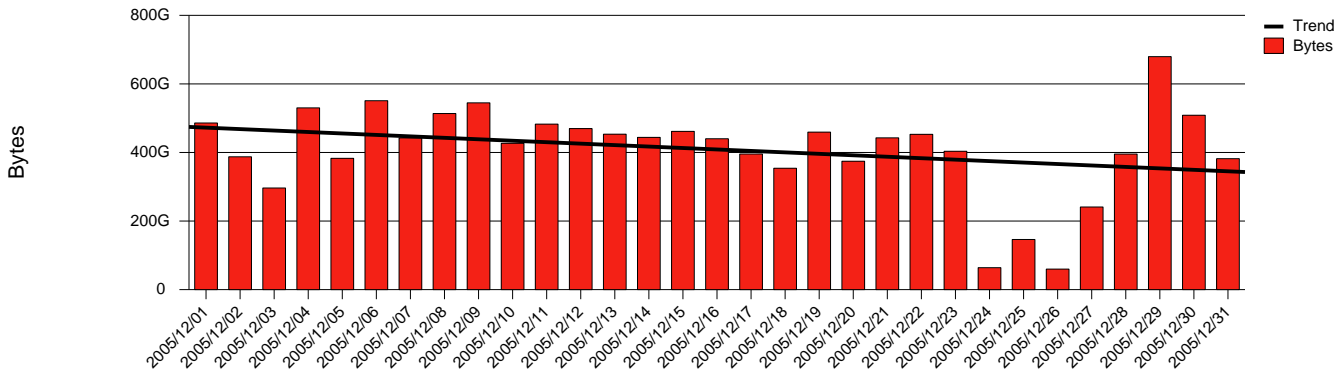

Monthly Health Report

Report for 2005/12/31, Subject: SUNET-A-KIRUNA-IRF

LAN/WAN

Total Network Volume by Month

Total Network Volume by Week

Total Network Volume by Day

Situations to Watch

Rank	Element Name	Variable	Threshold	Monthly Average		Days to (from) Threshold
			Value	Actual	Predicted	
1	irf1-SRP(Out)	Volume (Bandwidth %)	80.000	1.228	1.125	Increasing
2	irf1-SRP(In)	Volume (Bandwidth %)	80.000	0.293	0.335	Increasing
3	irf1-SRP(In)	Errors (% Frames)	5.000	0.002	0.001	Increasing
4	irf2-SRP(In)	Volume (Bandwidth %)	80.000	0.001	0.001	Decreasing
5	irf2-SRP(Out)	Volume (Bandwidth %)	80.000	0.000	0.000	Decreasing