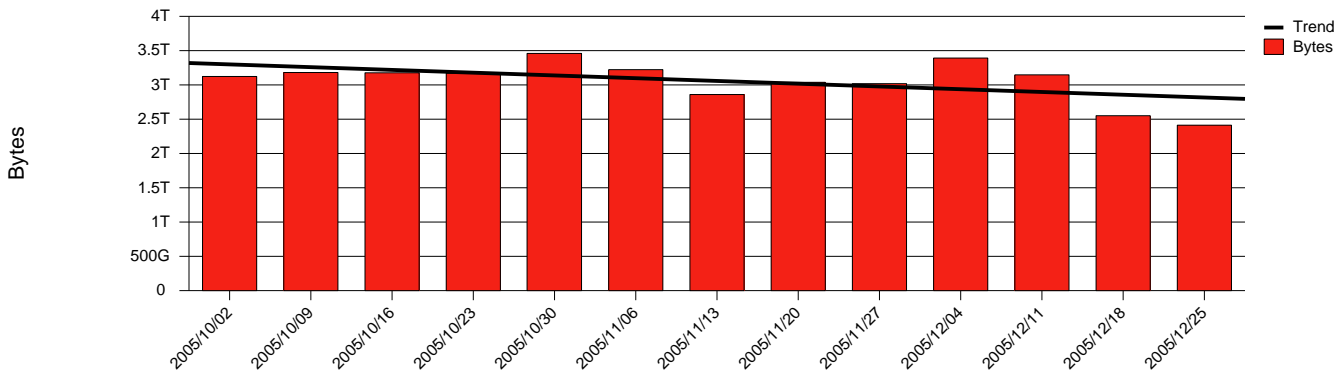

Monthly Health Report

Report for 2005/12/31, Subject: SUNET-A-KIRUNA-IRF

LAN/WAN

Total Network Volume by Month

Total Network Volume by Week

Total Network Volume by Day

Situations to Watch

Rank	Element Name	Variable	Threshold	Monthly Average		Days to (from) Threshold
			Value	Actual	Predicted	
1	irf1-SRP(Out)	Volume (Bandwidth %)	80.000	1.228	1.125	Increasing
2	irf1-SRP(In)	Volume (Bandwidth %)	80.000	0.293	0.335	Increasing
3	irf1-SRP(In)	Errors (% Frames)	5.000	0.002	0.001	Increasing
4	irf2-SRP(In)	Volume (Bandwidth %)	80.000	0.001	0.001	Decreasing
5	irf2-SRP(Out)	Volume (Bandwidth %)	80.000	0.000	0.000	Decreasing