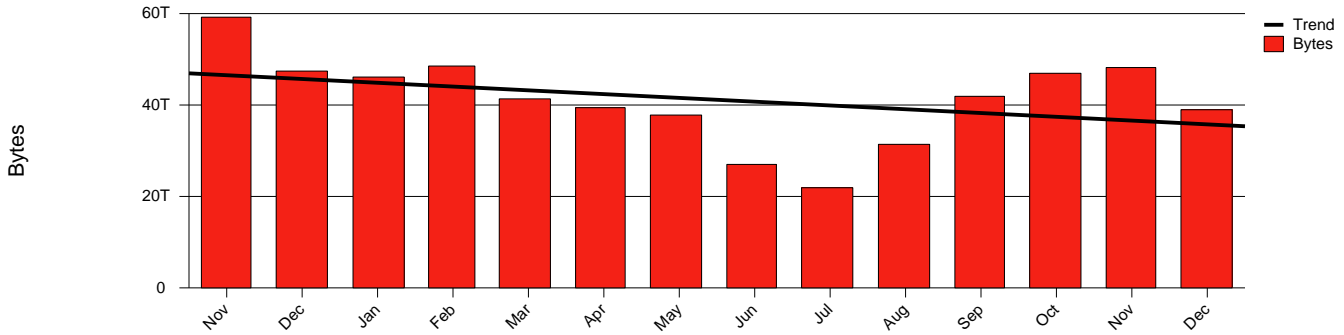

Monthly Health Report

Report for 2005/12/31, Subject: SUNET-A-KALMAR-HIK

LAN/WAN

Total Network Volume by Month

Total Network Volume by Week

Total Network Volume by Day

Situations to Watch

Rank	Element Name	Variable	Threshold	Monthly Average		Days to (from)
			Value	Actual	Predicted	Threshold
1	hik1-SRP(In)	Volume (Bandwidth %)	80.000	1.802	1.679	Decreasing
2	hik1-SRP(In)	Discards (% Frames)	10.000	0.000	0.000	Decreasing
3	hik1-SRP(In)	Errors (% Frames)	5.000	0.000	0.000	Decreasing
4	hik1-SRP(Out)	Volume (Bandwidth %)	80.000	2.658	2.282	Decreasing
5	hik2-SRP(In)	Volume (Bandwidth %)	80.000	0.002	0.002	Decreasing
6	hik2-SRP(Out)	Volume (Bandwidth %)	80.000	0.218	0.187	Decreasing