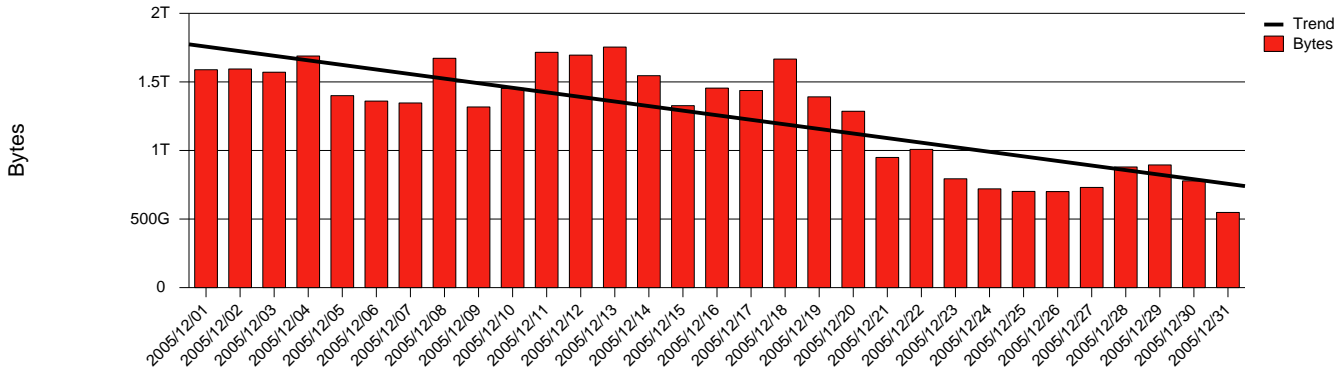

Monthly Health Report

Report for 2005/12/31, Subject: SUNET-A-KALMAR-HIK

LAN/WAN

Total Network Volume by Month

Total Network Volume by Week

Total Network Volume by Day

Situations to Watch

Rank	Element Name	Variable	Threshold	Monthly Average		Days to (from)
			Value	Actual	Predicted	Threshold
1	hik1-SRP(In)	Volume (Bandwidth %)	80.000	1.802	1.679	Decreasing
2	hik1-SRP(In)	Discards (% Frames)	10.000	0.000	0.000	Decreasing
3	hik1-SRP(In)	Errors (% Frames)	5.000	0.000	0.000	Decreasing
4	hik1-SRP(Out)	Volume (Bandwidth %)	80.000	2.658	2.282	Decreasing
5	hik2-SRP(In)	Volume (Bandwidth %)	80.000	0.002	0.002	Decreasing
6	hik2-SRP(Out)	Volume (Bandwidth %)	80.000	0.218	0.187	Decreasing