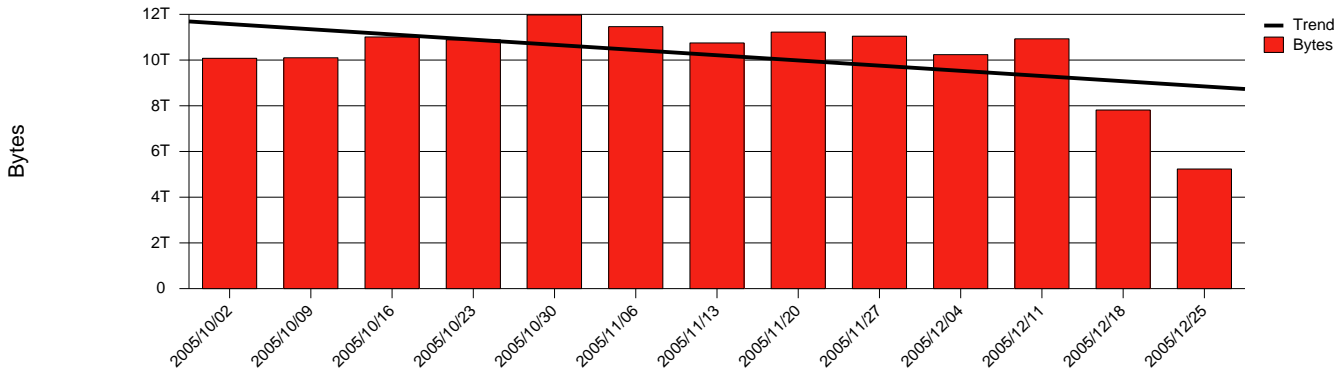

Monthly Health Report

Report for 2005/12/31, Subject: SUNET-A-KALMAR-HIK

LAN/WAN

Total Network Volume by Month

Total Network Volume by Week

Total Network Volume by Day

Situations to Watch

Rank	Element Name	Variable	Threshold	Monthly Average		Days to (from)
			Value	Actual	Predicted	Threshold
1	hik1-SRP(In)	Volume (Bandwidth %)	80.000	1.802	1.679	Decreasing
2	hik1-SRP(In)	Discards (% Frames)	10.000	0.000	0.000	Decreasing
3	hik1-SRP(In)	Errors (% Frames)	5.000	0.000	0.000	Decreasing
4	hik1-SRP(Out)	Volume (Bandwidth %)	80.000	2.658	2.282	Decreasing
5	hik2-SRP(In)	Volume (Bandwidth %)	80.000	0.002	0.002	Decreasing
6	hik2-SRP(Out)	Volume (Bandwidth %)	80.000	0.218	0.187	Decreasing