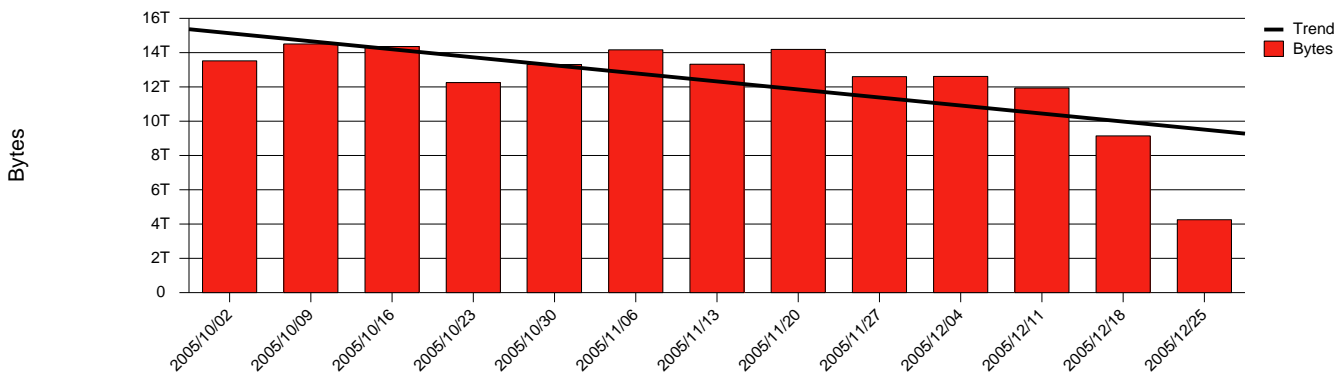

Monthly Health Report

Report for 2005/12/31, Subject: SUNET-A-JONKOPING-HJ

LAN/WAN

Total Network Volume by Month

Total Network Volume by Week

Total Network Volume by Day

Situations to Watch

Rank	Element Name	Variable	Threshold	Monthly Average		Days to (from) Threshold
			Value	Actual	Predicted	
1	hj1-SRP(In)	Errors (% Frames)	5.000	0.000	0.290	Increasing
2	hj1-SRP(Out)	Volume (Bandwidth %)	80.000	3.265	3.649	Increasing
3	hj1-SRP(In)	Volume (Bandwidth %)	80.000	1.594	1.545	Increasing
4	hj2-SRP(In)	Volume (Bandwidth %)	80.000	0.293	0.373	Decreasing
5	hj2-SRP(In)	Errors (% Frames)	5.000	0.000	0.000	Decreasing
6	hj2-SRP(Out)	Volume (Bandwidth %)	80.000	0.000	0.000	Decreasing