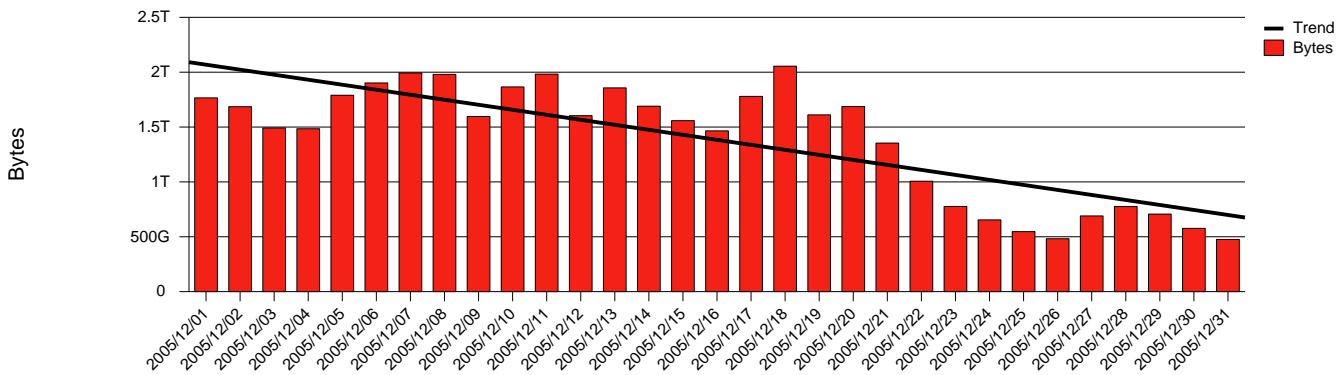

Monthly Health Report

Report for 2005/12/31, Subject: SUNET-A-JONKOPING-HJ

LAN/WAN

Total Network Volume by Month

Total Network Volume by Week

Total Network Volume by Day

Situations to Watch

Rank	Element Name	Variable	Threshold	Monthly Average		Days to (from) Threshold
			Value	Actual	Predicted	
1	hj1-SRP(In)	Errors (% Frames)	5.000	0.000	0.290	Increasing
2	hj1-SRP(Out)	Volume (Bandwidth %)	80.000	3.265	3.649	Increasing
3	hj1-SRP(In)	Volume (Bandwidth %)	80.000	1.594	1.545	Increasing
4	hj2-SRP(In)	Volume (Bandwidth %)	80.000	0.293	0.373	Decreasing
5	hj2-SRP(In)	Errors (% Frames)	5.000	0.000	0.000	Decreasing
6	hj2-SRP(Out)	Volume (Bandwidth %)	80.000	0.000	0.000	Decreasing