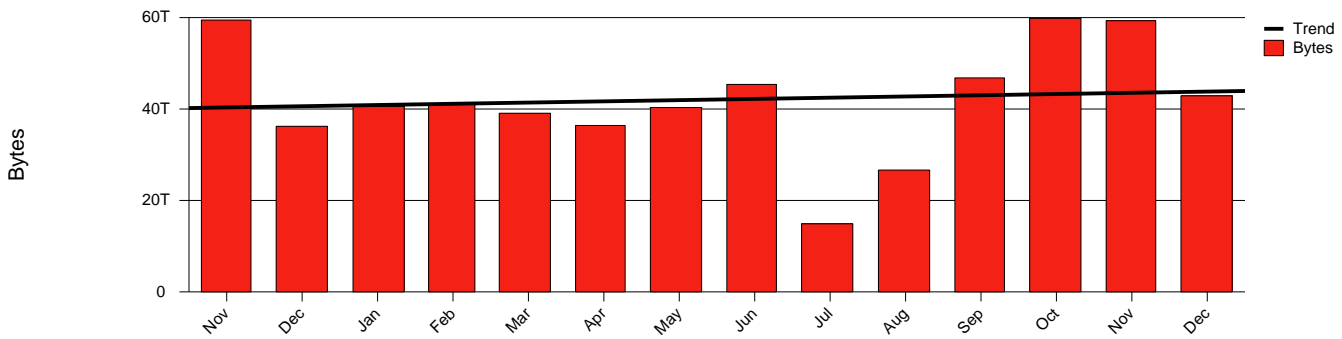

Monthly Health Report

Report for 2005/12/31, Subject: SUNET-A-JONKOPING-HJ

LAN/WAN

Total Network Volume by Month

Total Network Volume by Week

Total Network Volume by Day

Situations to Watch

Rank	Element Name	Variable	Threshold	Monthly Average		Days to (from) Threshold
			Value	Actual	Predicted	
1	hj1-SRP(In)	Errors (% Frames)	5.000	0.000	0.290	Increasing
2	hj1-SRP(Out)	Volume (Bandwidth %)	80.000	3.265	3.649	Increasing
3	hj1-SRP(In)	Volume (Bandwidth %)	80.000	1.594	1.545	Increasing
4	hj2-SRP(In)	Volume (Bandwidth %)	80.000	0.293	0.373	Decreasing
5	hj2-SRP(In)	Errors (% Frames)	5.000	0.000	0.000	Decreasing
6	hj2-SRP(Out)	Volume (Bandwidth %)	80.000	0.000	0.000	Decreasing