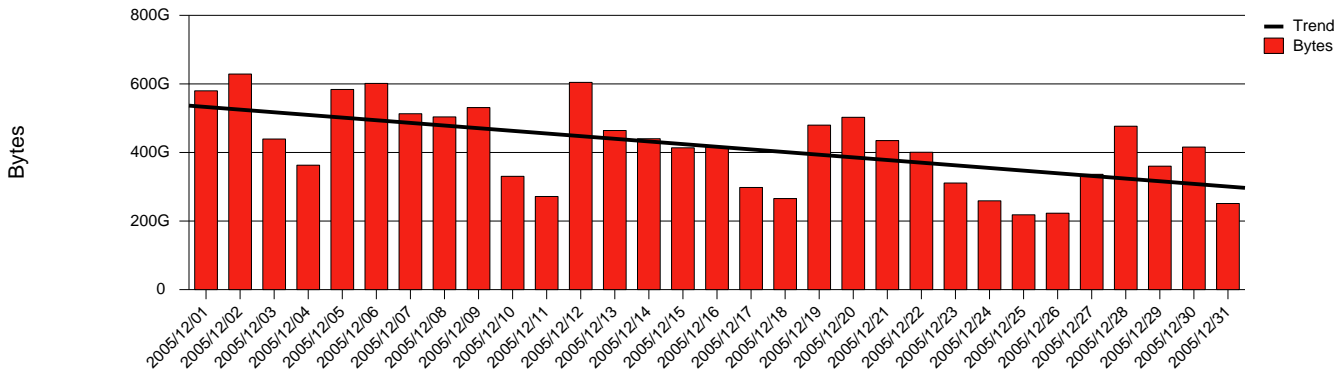

Monthly Health Report

Report for 2005/12/31, Subject: SUNET-A-GBG-GU

LAN/WAN

Total Network Volume by Month

Total Network Volume by Week

Total Network Volume by Day

Situations to Watch

Rank	Element Name	Variable	Threshold	Monthly Average		Days to (from)
			Value	Actual	Predicted	Threshold
1	gu1-SRP(In)	Volume (Bandwidth %)	80.000	0.699	0.731	Decreasing
2	gu1-SRP(In)	Errors (% Frames)	5.000	0.000	0.000	Decreasing
3	gu1-SRP(Out)	Volume (Bandwidth %)	80.000	0.850	0.856	Decreasing
4	gu2-SRP(In)	Volume (Bandwidth %)	80.000	0.002	0.000	Decreasing
5	gu2-SRP(Out)	Volume (Bandwidth %)	80.000	0.000	0.000	Decreasing