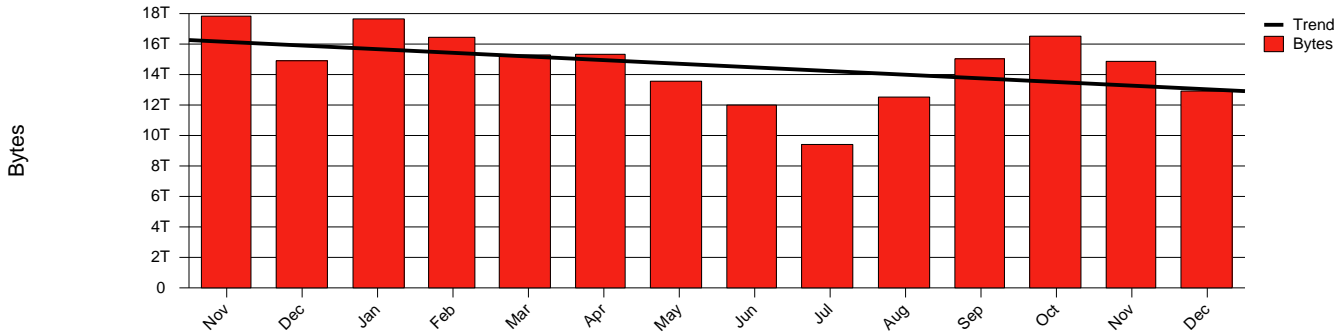

Monthly Health Report

Report for 2005/12/31, Subject: SUNET-A-GBG-GU

LAN/WAN

Total Network Volume by Month

Total Network Volume by Week

Total Network Volume by Day

Situations to Watch

Rank	Element Name	Variable	Threshold	Monthly Average		Days to (from)
			Value	Actual	Predicted	Threshold
1	gu1-SRP(In)	Volume (Bandwidth %)	80.000	0.699	0.731	Decreasing
2	gu1-SRP(In)	Errors (% Frames)	5.000	0.000	0.000	Decreasing
3	gu1-SRP(Out)	Volume (Bandwidth %)	80.000	0.850	0.856	Decreasing
4	gu2-SRP(In)	Volume (Bandwidth %)	80.000	0.002	0.000	Decreasing
5	gu2-SRP(Out)	Volume (Bandwidth %)	80.000	0.000	0.000	Decreasing