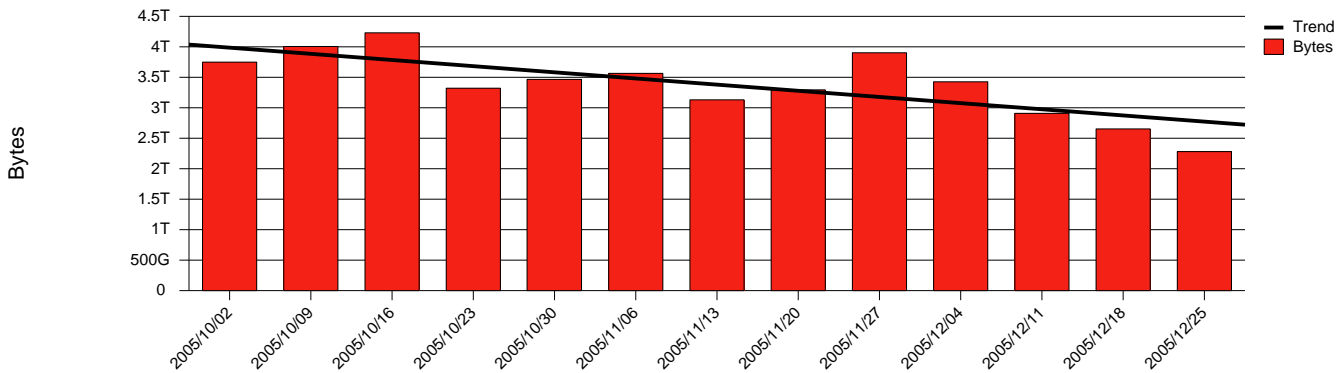

Monthly Health Report

Report for 2005/12/31, Subject: SUNET-A-GBG-GU

LAN/WAN

Total Network Volume by Month

Total Network Volume by Week

Total Network Volume by Day

Situations to Watch

Rank	Element Name	Variable	Threshold	Monthly Average		Days to (from)
			Value	Actual	Predicted	Threshold
1	gu1-SRP(In)	Volume (Bandwidth %)	80.000	0.699	0.731	Decreasing
2	gu1-SRP(In)	Errors (% Frames)	5.000	0.000	0.000	Decreasing
3	gu1-SRP(Out)	Volume (Bandwidth %)	80.000	0.850	0.856	Decreasing
4	gu2-SRP(In)	Volume (Bandwidth %)	80.000	0.002	0.000	Decreasing
5	gu2-SRP(Out)	Volume (Bandwidth %)	80.000	0.000	0.000	Decreasing