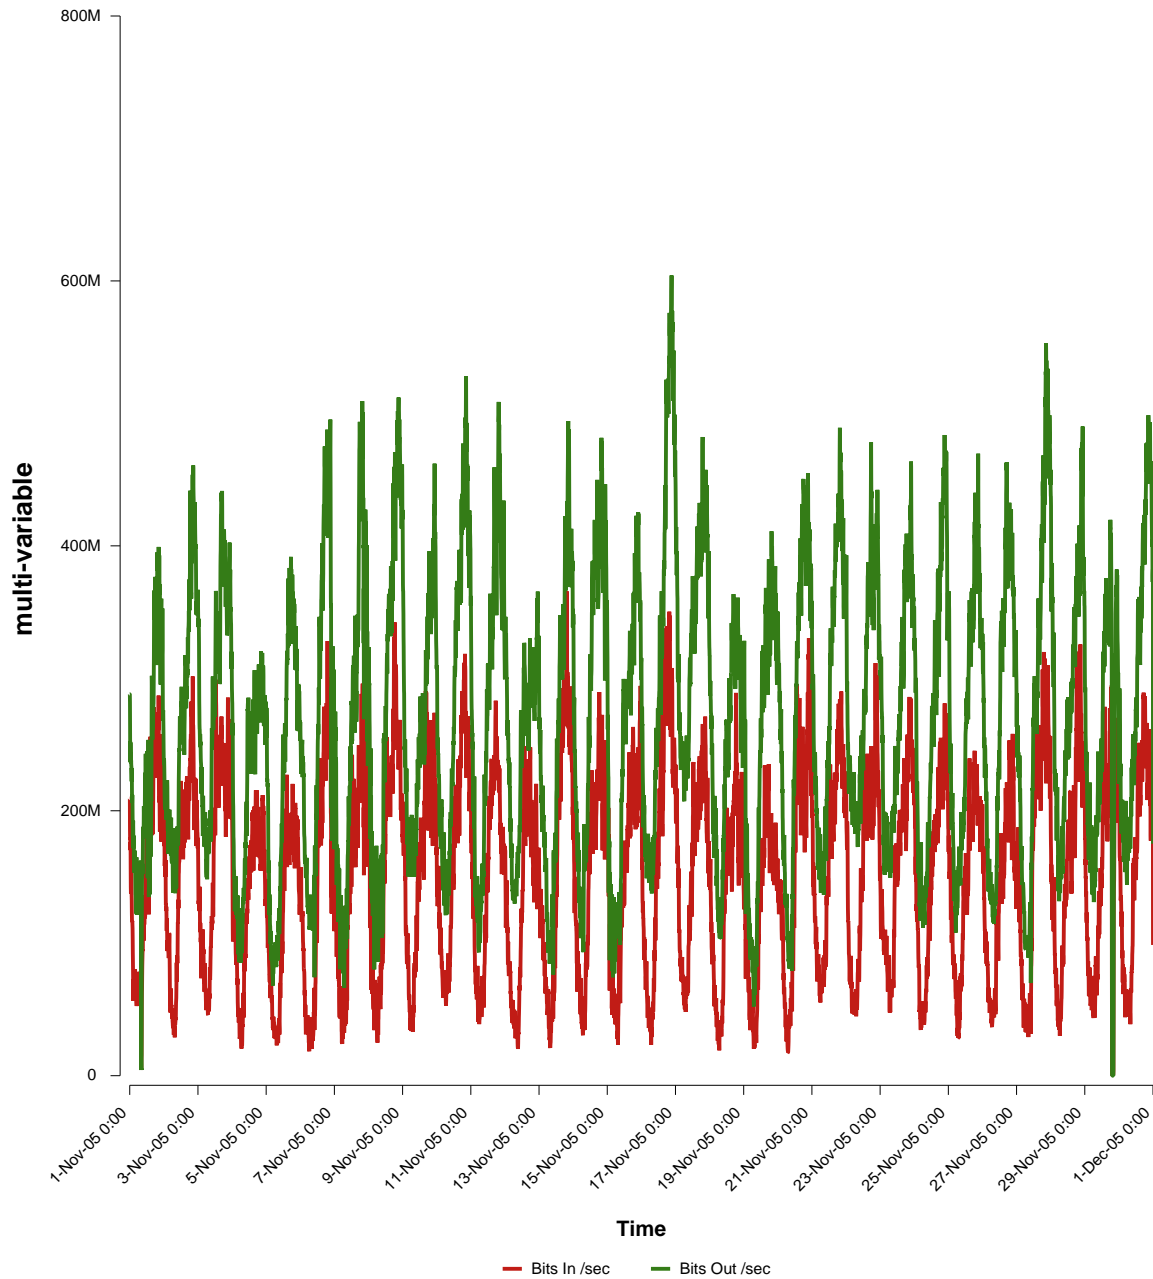

eHealth Trend Report

Divide by Time

SUNET-A-VAXJO-VXU

Auto Range: Last Month
From: 2005/11/01 00:00
To: 2005/11/30 23:59

Created: 2005/12/02 07:30:42