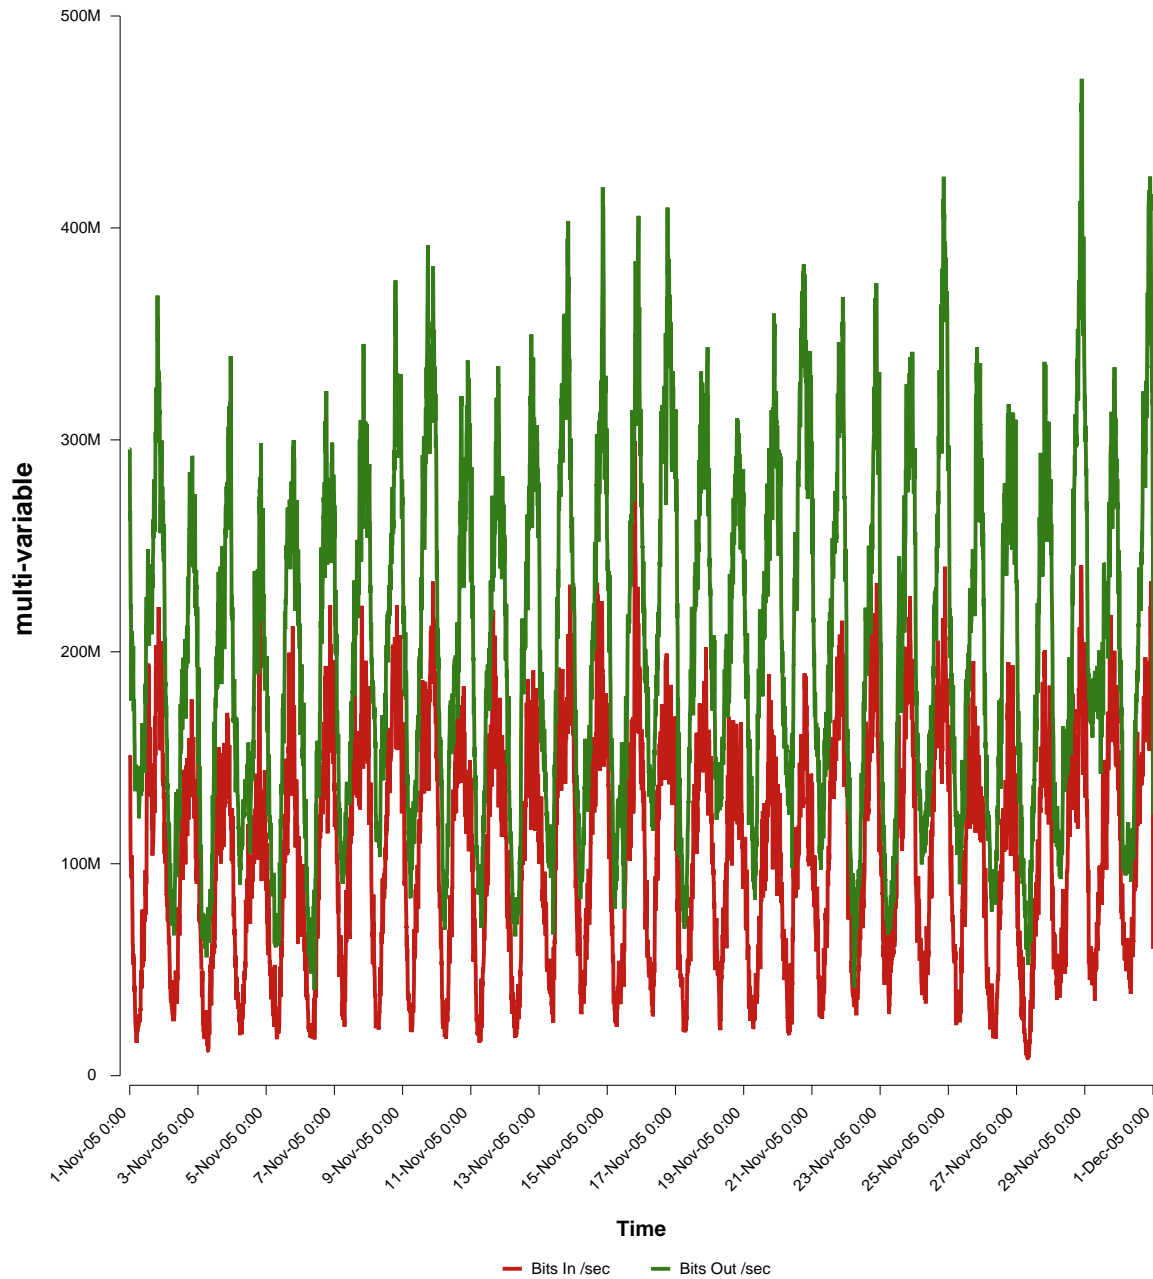

eHealth Trend Report

Divide by Time

SUNET-A-VASTERAS-MDH

Auto Range: Last Month
From: 2005/11/01 00:00
To: 2005/11/30 23:59

Created: 2005/12/02 07:21:16