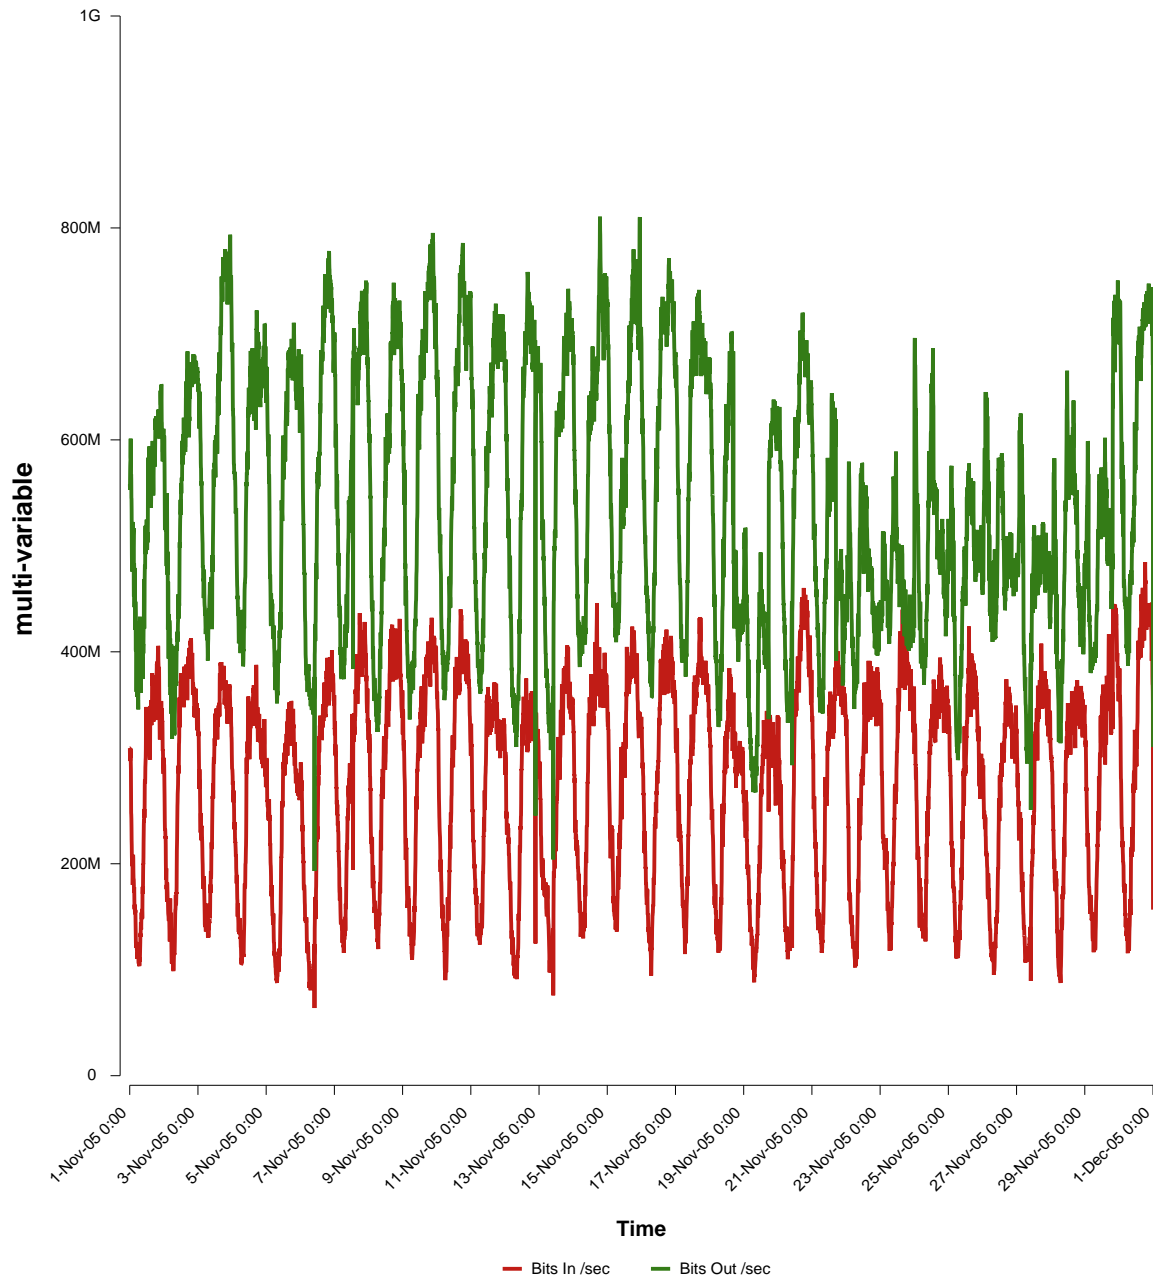

eHealth Trend Report

Divide by Time

SUNET-A-UPPSALA-UU

Auto Range: Last Month
From: 2005/11/01 00:00
To: 2005/11/30 23:59

Created: 2005/12/02 07:10:41