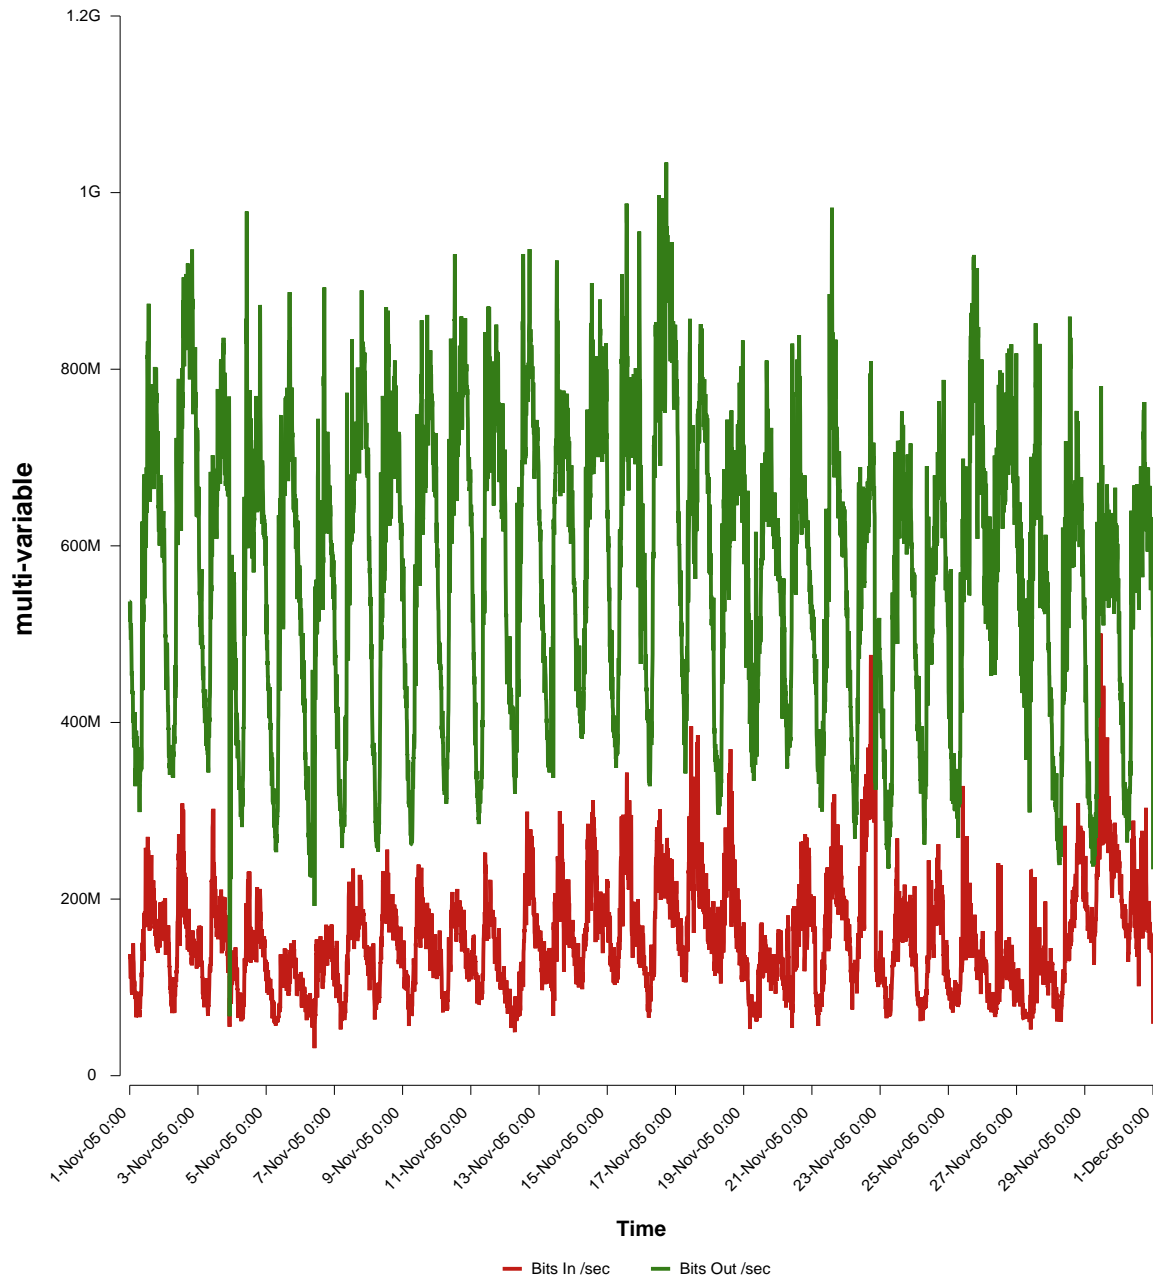

eHealth Trend Report

Divide by Time

SUNET-A-UMEA-UMU

Auto Range: Last Month
From: 2005/11/01 00:00
To: 2005/11/30 23:59

Created: 2005/12/02 06:50:43