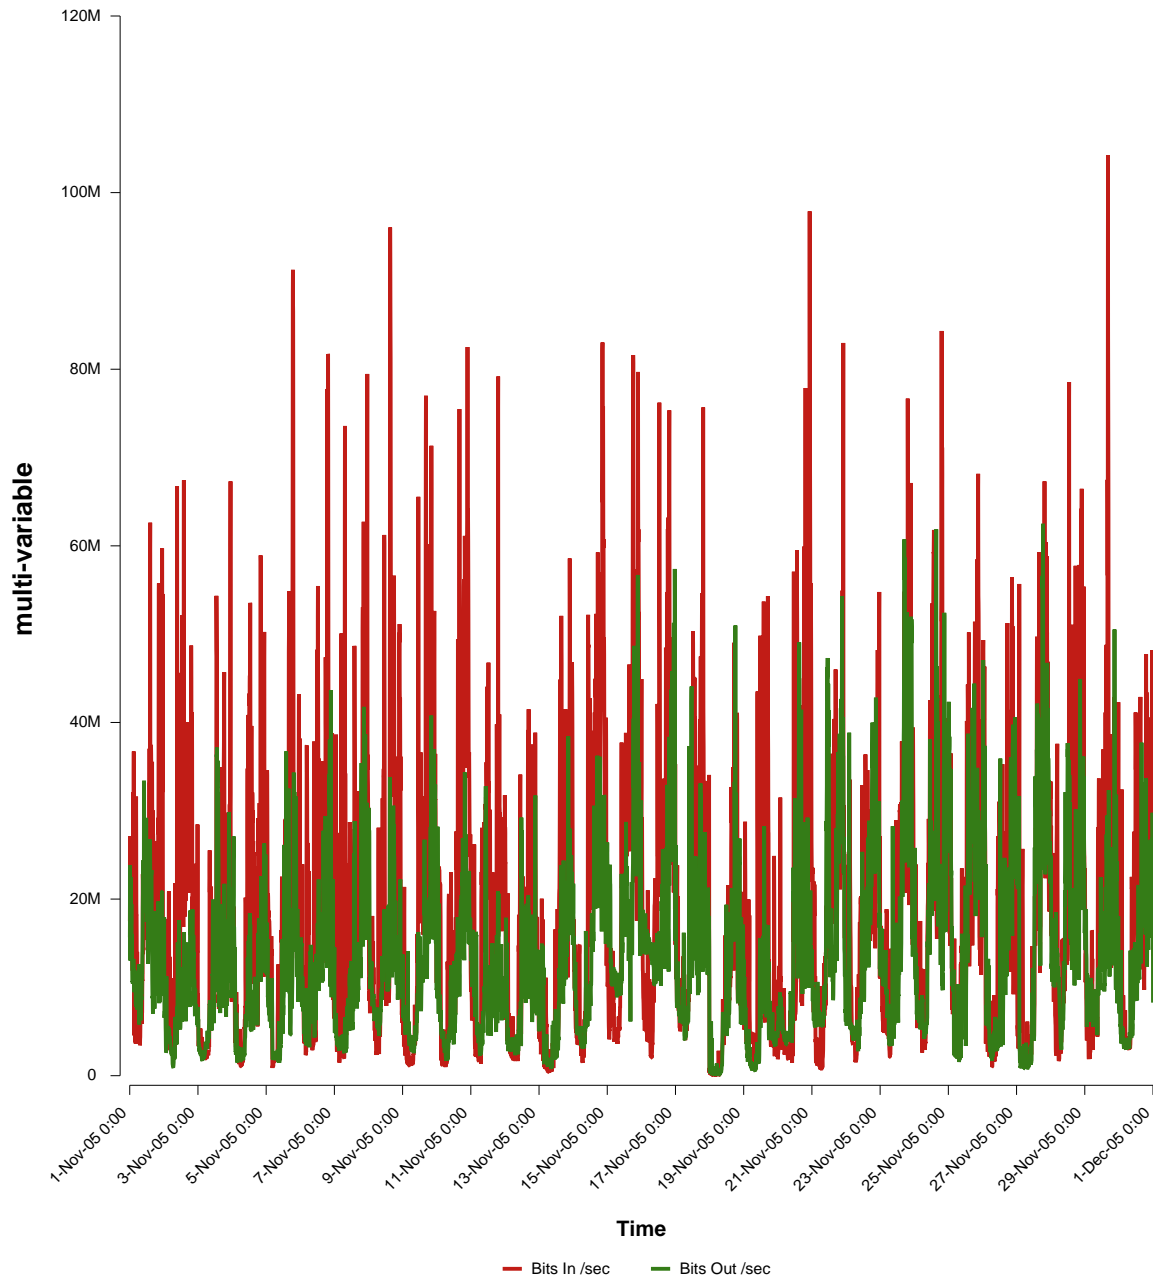

# eHealth Trend Report

Divide by Time

## SUNET-A-TROLLHATTAN-HTU

Auto Range: Last Month  
From: 2005/11/01 00:00  
To: 2005/11/30 23:59

Created: 2005/12/02 06:40:43