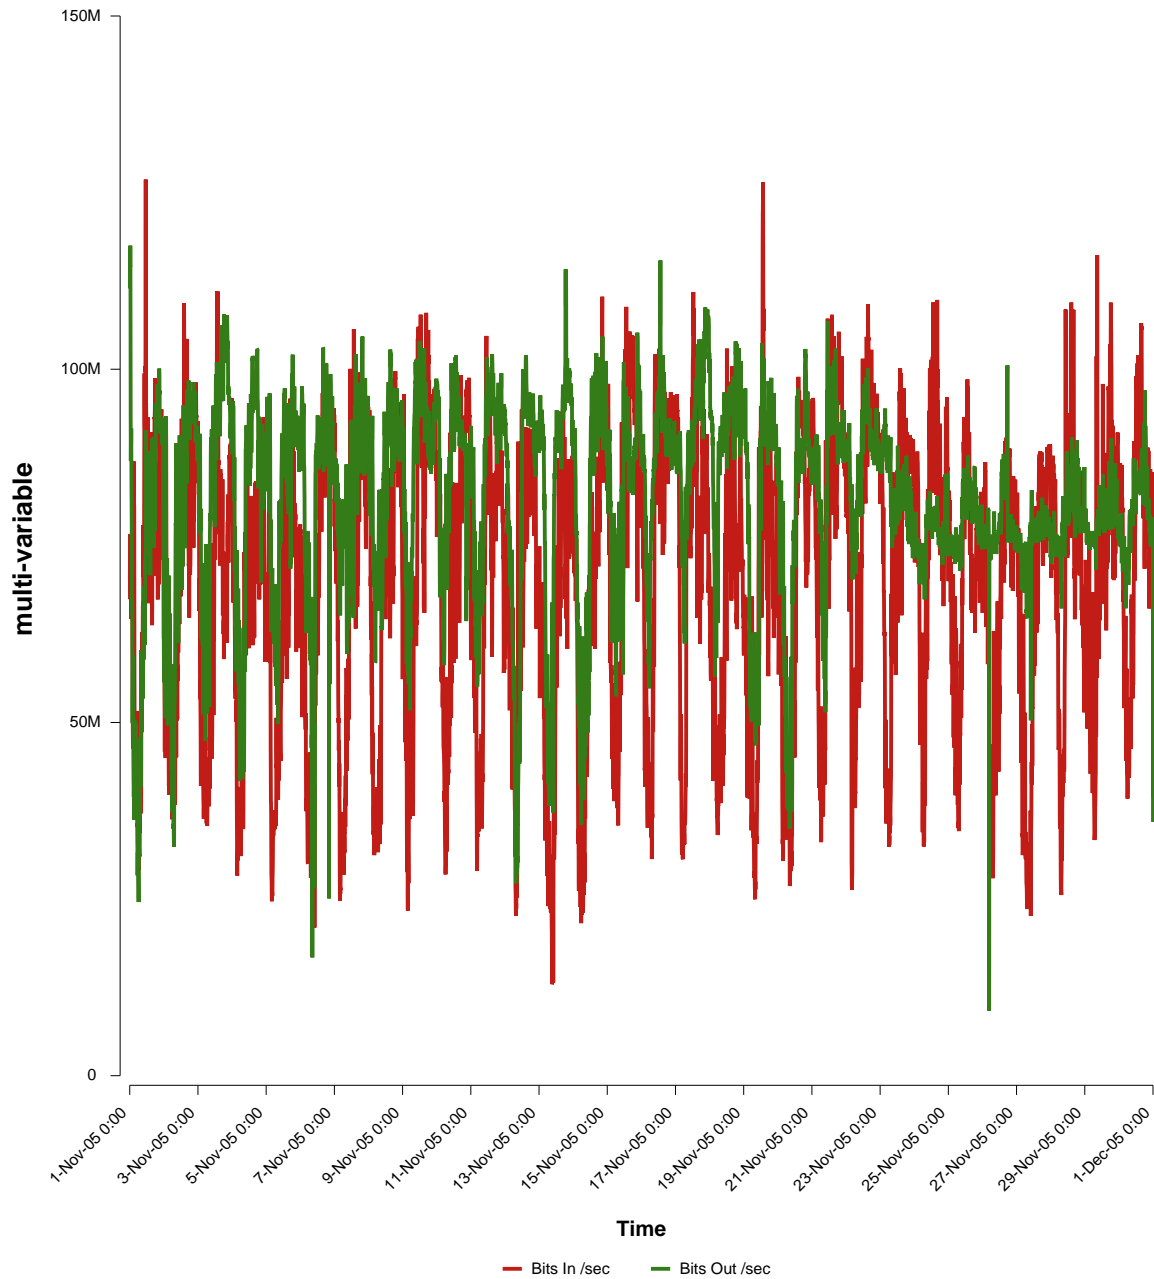

# eHealth Trend Report

Divide by Time

## SUNET-A-SUNDSVALL-MH

Auto Range: Last Month  
From: 2005/11/01 00:00  
To: 2005/11/30 23:59

Created: 2005/12/02 06:30:43