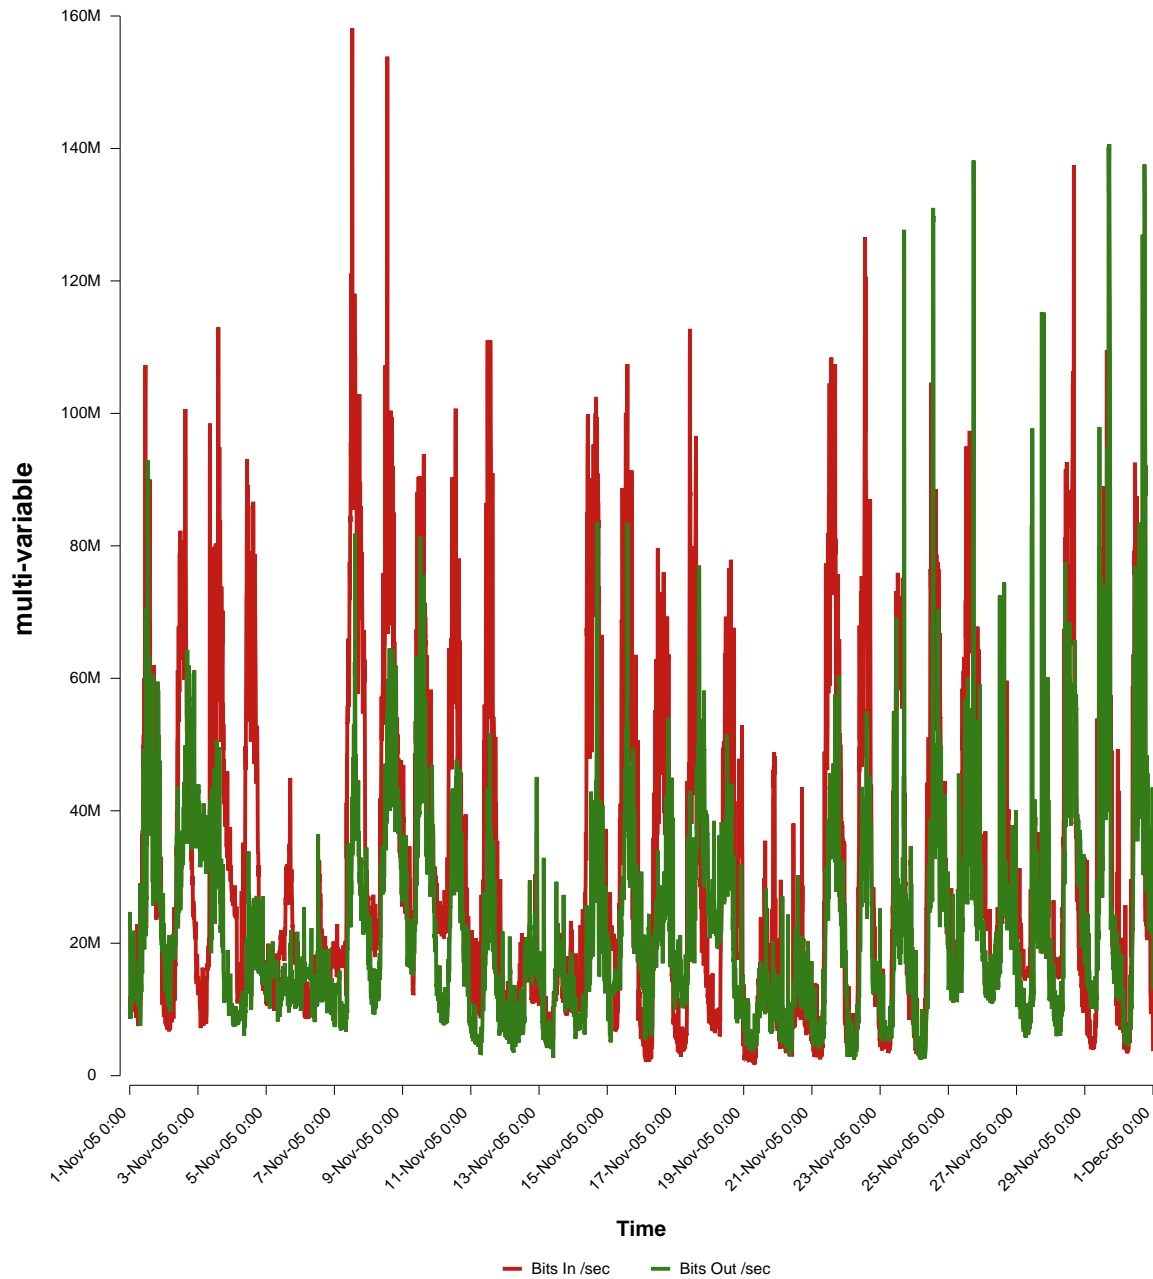

# eHealth Trend Report

Divide by Time

## SUNET-A-STHLM-SU

Auto Range: Last Month  
From: 2005/11/01 00:00  
To: 2005/11/30 23:59

Created: 2005/12/02 06:21:16