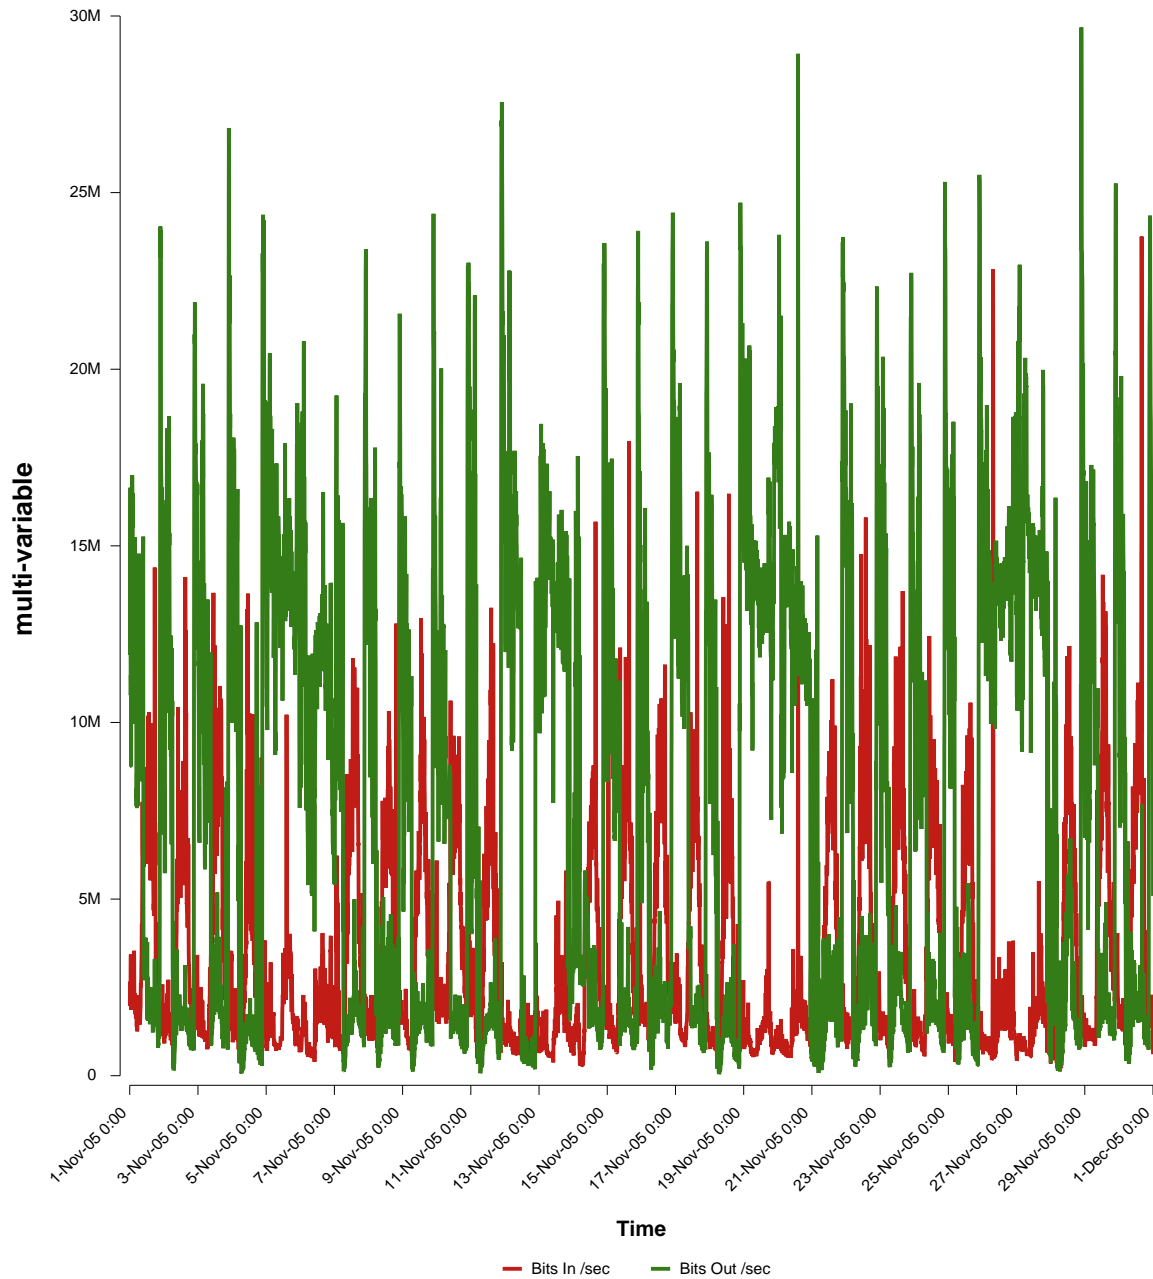

eHealth Trend Report

Divide by Time

SUNET-A-STHLM-SH

Auto Range: Last Month
From: 2005/11/01 00:00
To: 2005/11/30 23:59

Created: 2005/12/02 06:10:41