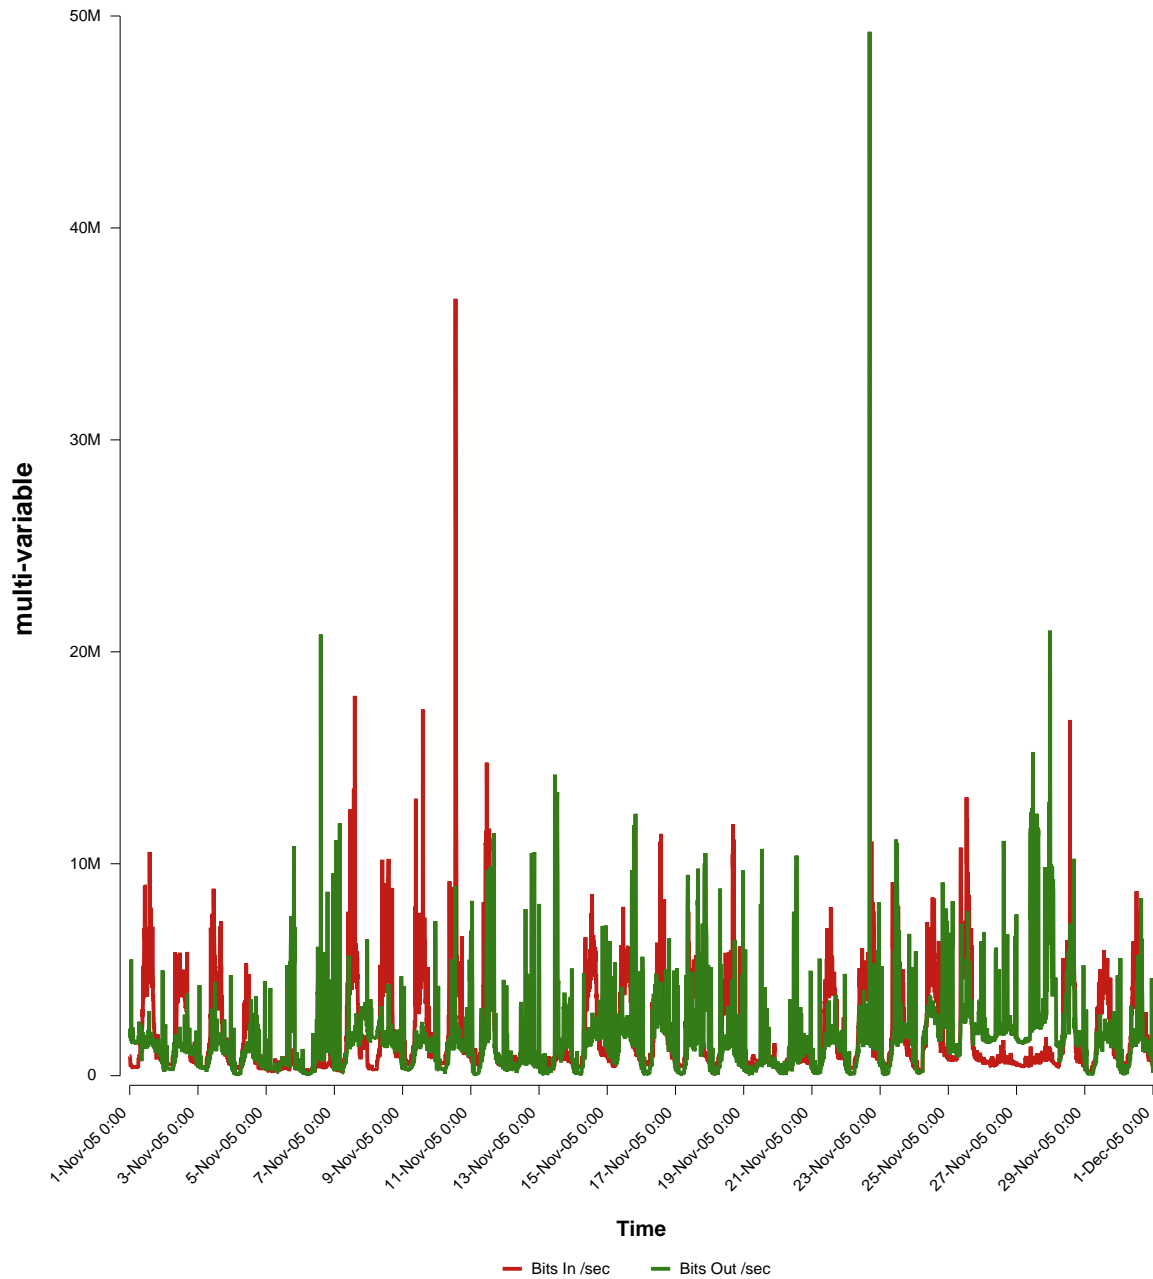

eHealth Trend Report

Divide by Time

SUNET-A-STHLM-LHS

Auto Range: Last Month
From: 2005/11/01 00:00
To: 2005/11/30 23:59

Created: 2005/12/02 06:03:07