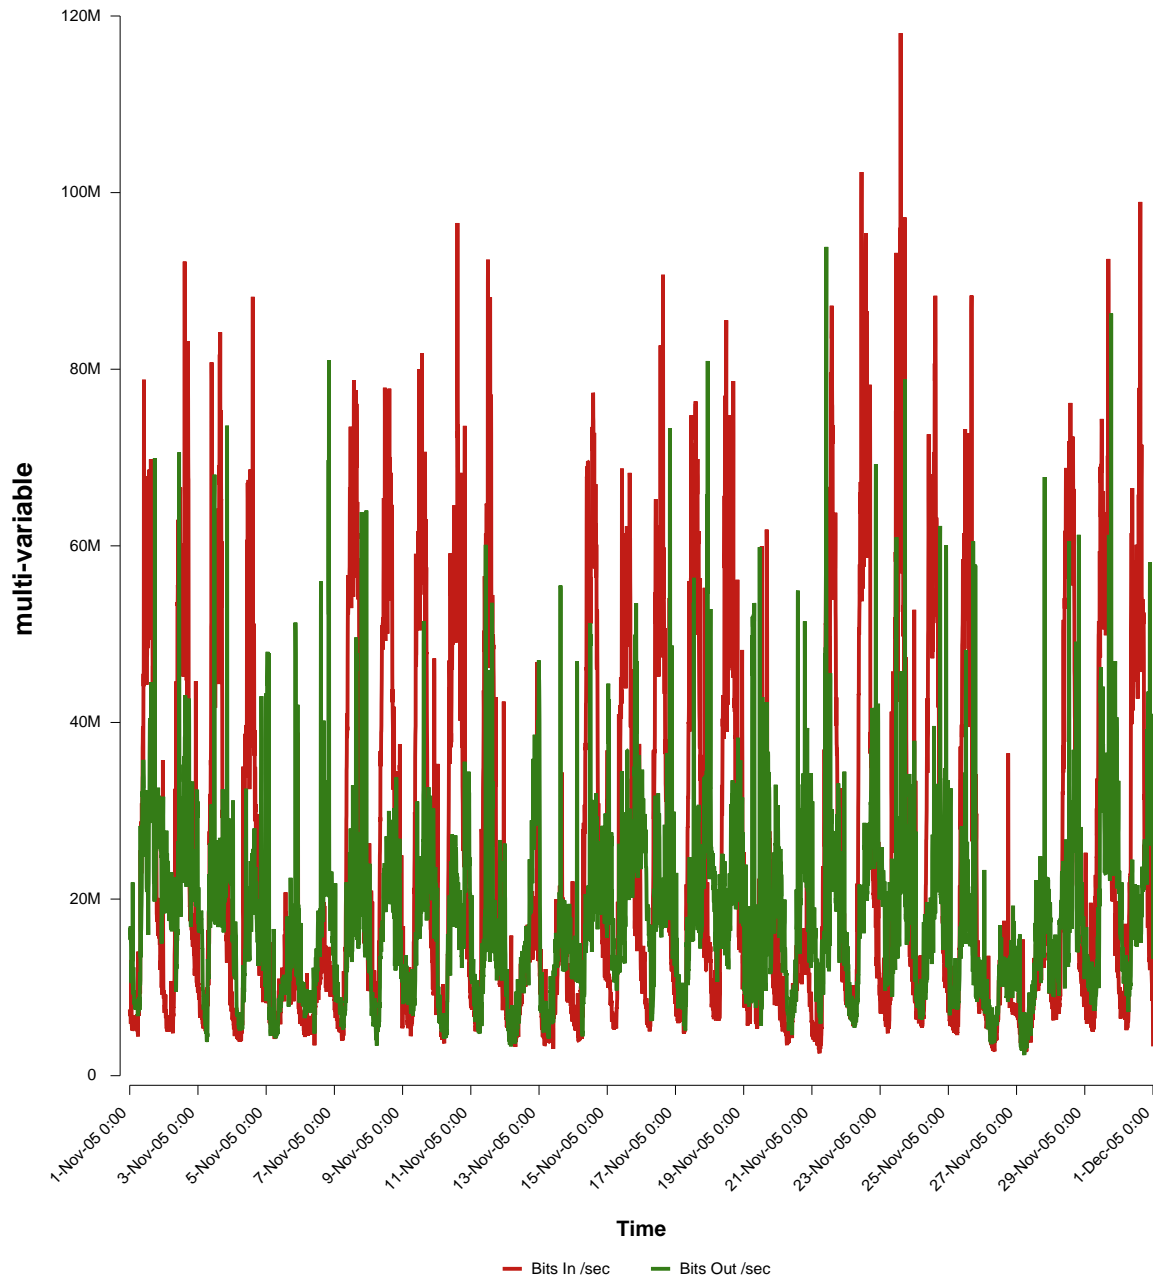

eHealth Trend Report

Divide by Time

SUNET-A-STHLM-KI

Auto Range: Last Month
From: 2005/11/01 00:00
To: 2005/11/30 23:59

Created: 2005/12/02 05:40:43