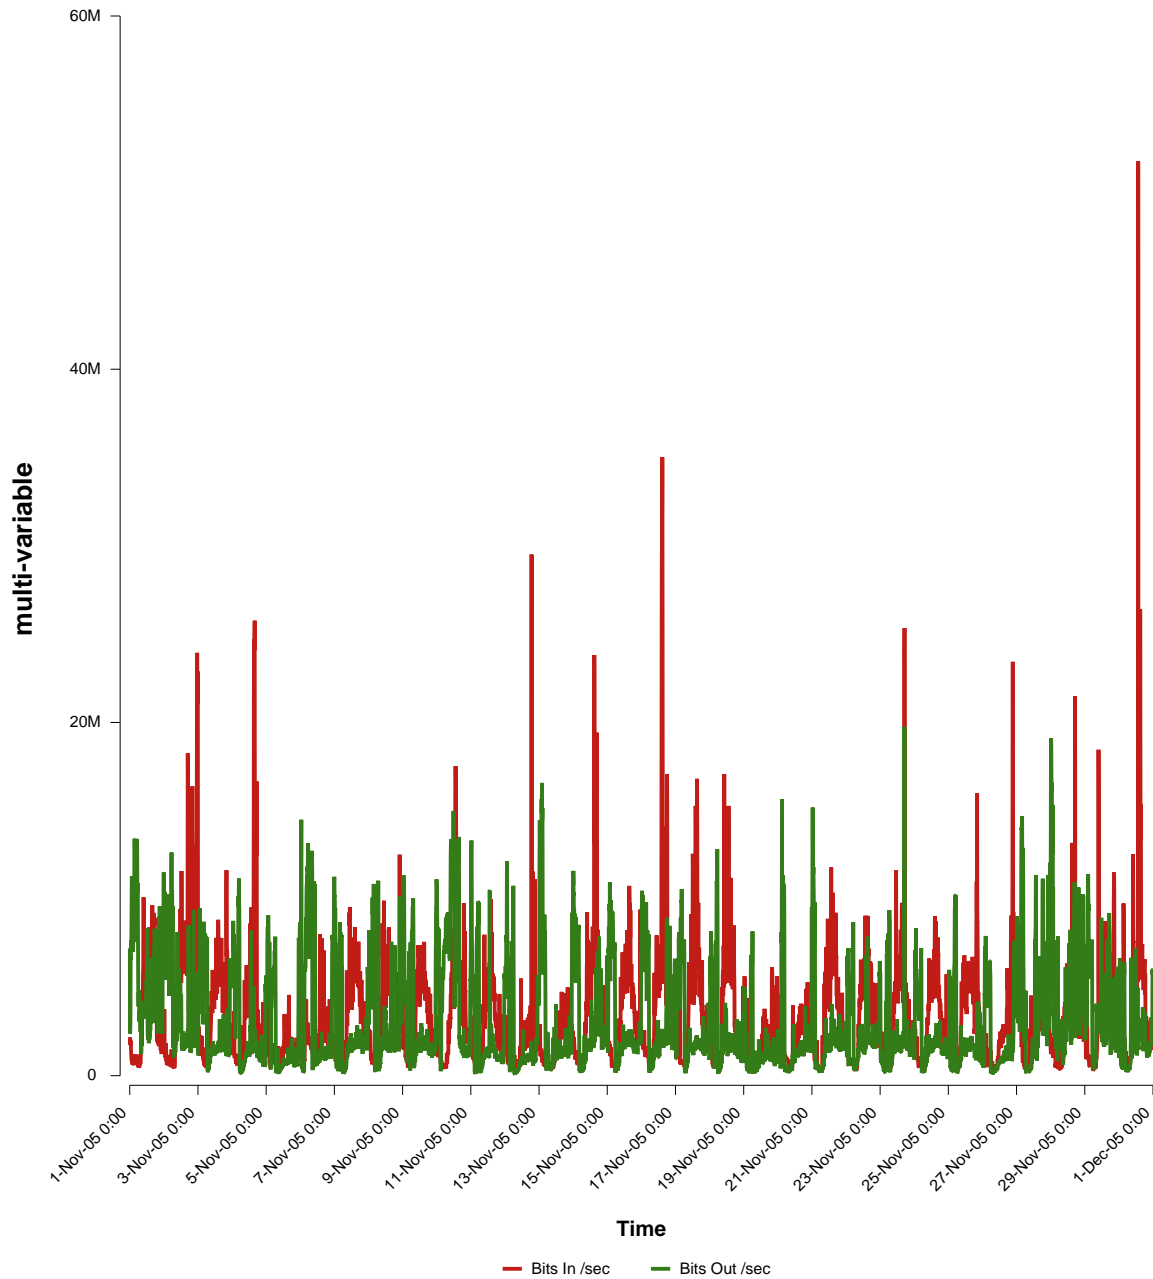

eHealth Trend Report

Divide by Time

SUNET-A-STHLM-HHS

Auto Range: Last Month
From: 2005/11/01 00:00
To: 2005/11/30 23:59

Created: 2005/12/02 05:30:44