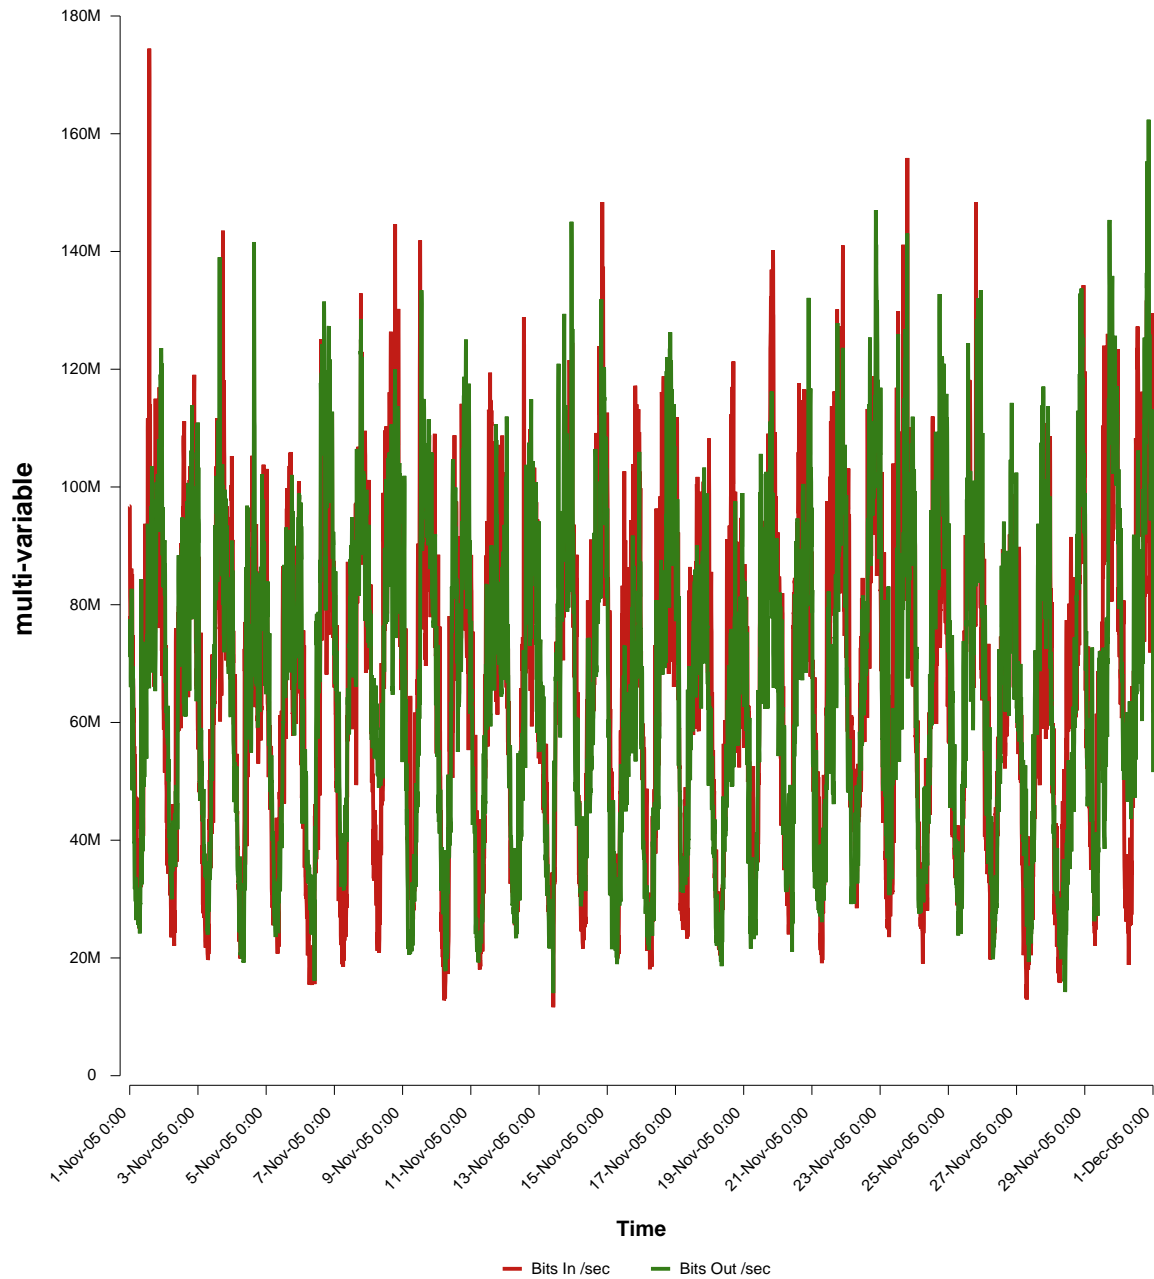

# eHealth Trend Report

Divide by Time

## SUNET-A-RONNEBY-BTH

Auto Range: Last Month  
From: 2005/11/01 00:00  
To: 2005/11/30 23:59

Created: 2005/12/02 05:10:42