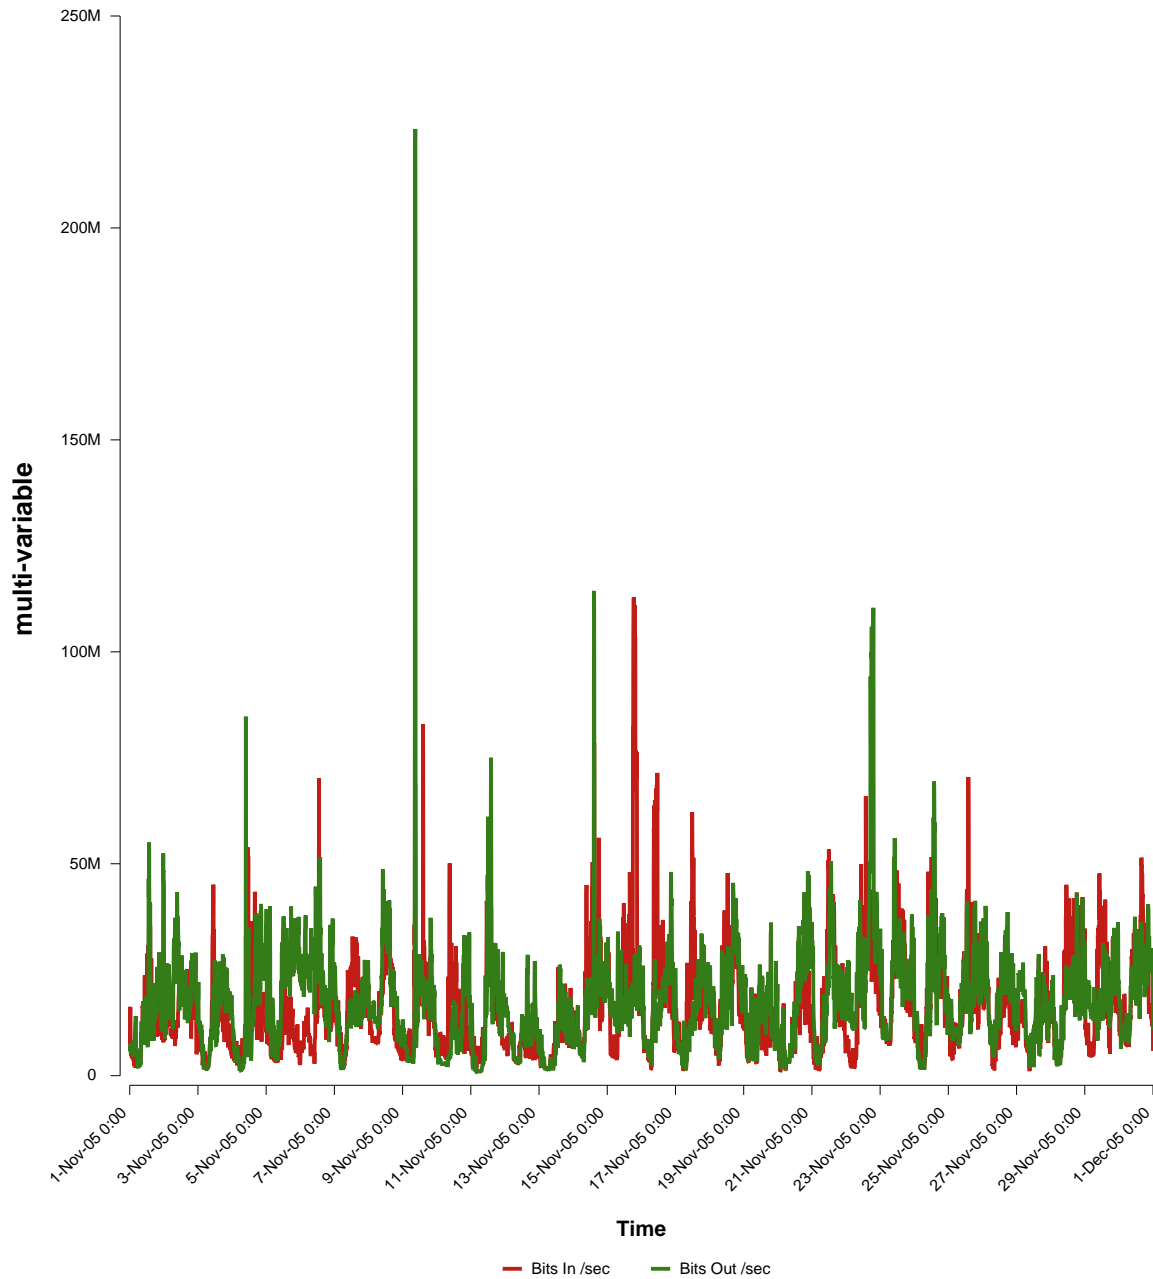

# eHealth Trend Report

Divide by Time

## SUNET-A-OREBRO-ORU

Auto Range: Last Month  
From: 2005/11/01 00:00  
To: 2005/11/30 23:59

Created: 2005/12/02 05:00:44