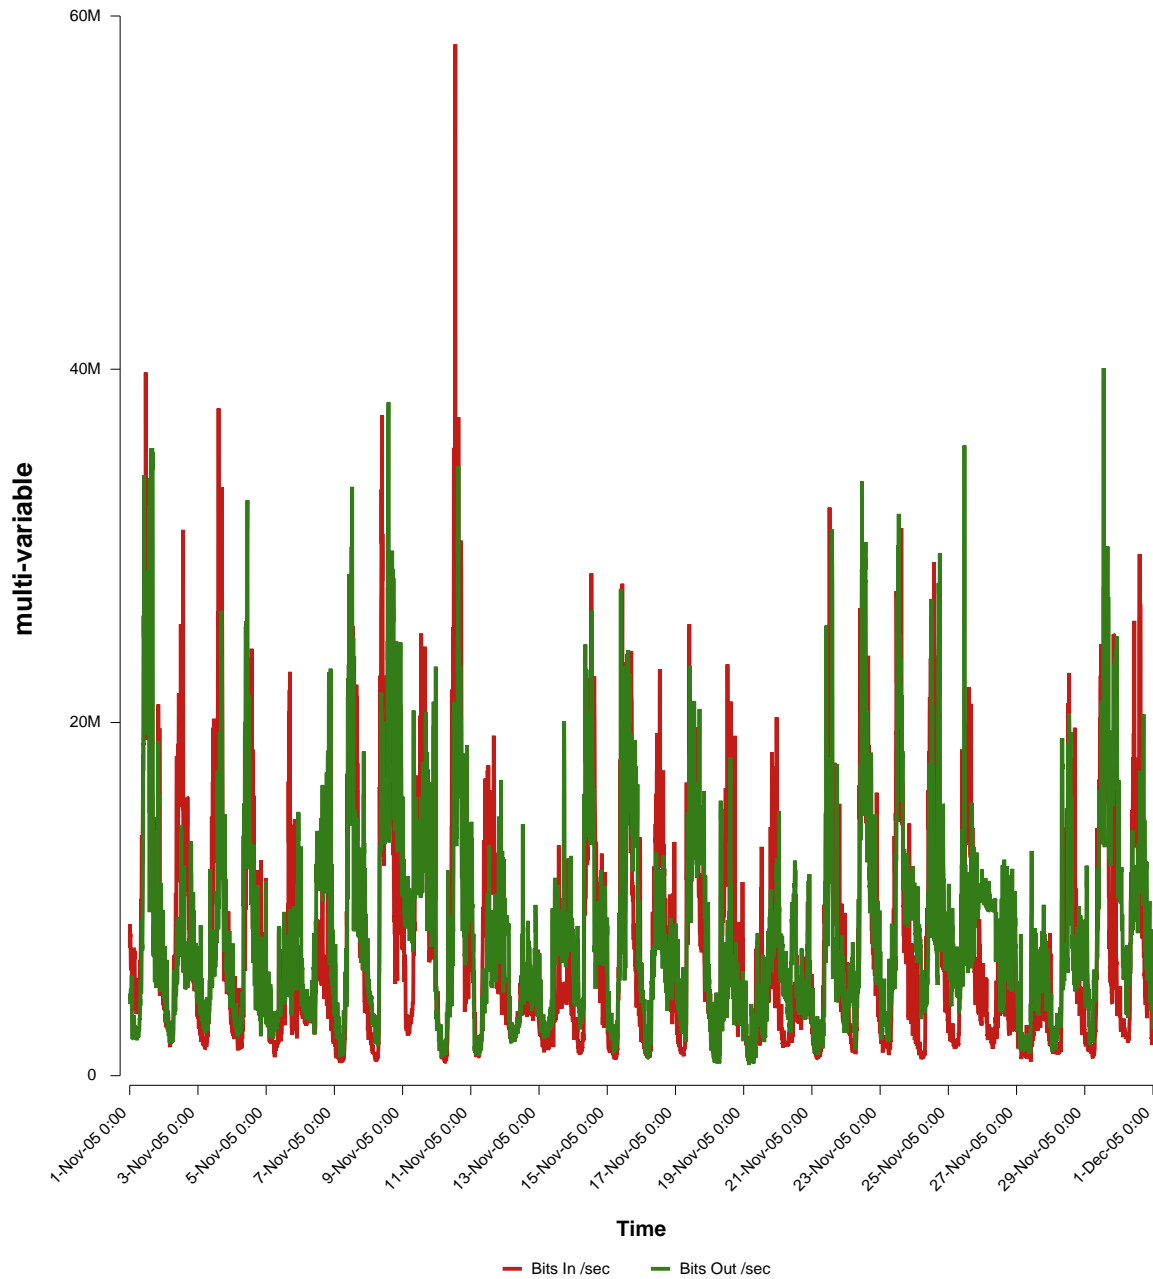

# eHealth Trend Report

Divide by Time

## SUNET-A-MALMO-MAH

Auto Range: Last Month  
From: 2005/11/01 00:00  
To: 2005/11/30 23:59

Created: 2005/12/02 04:50:42