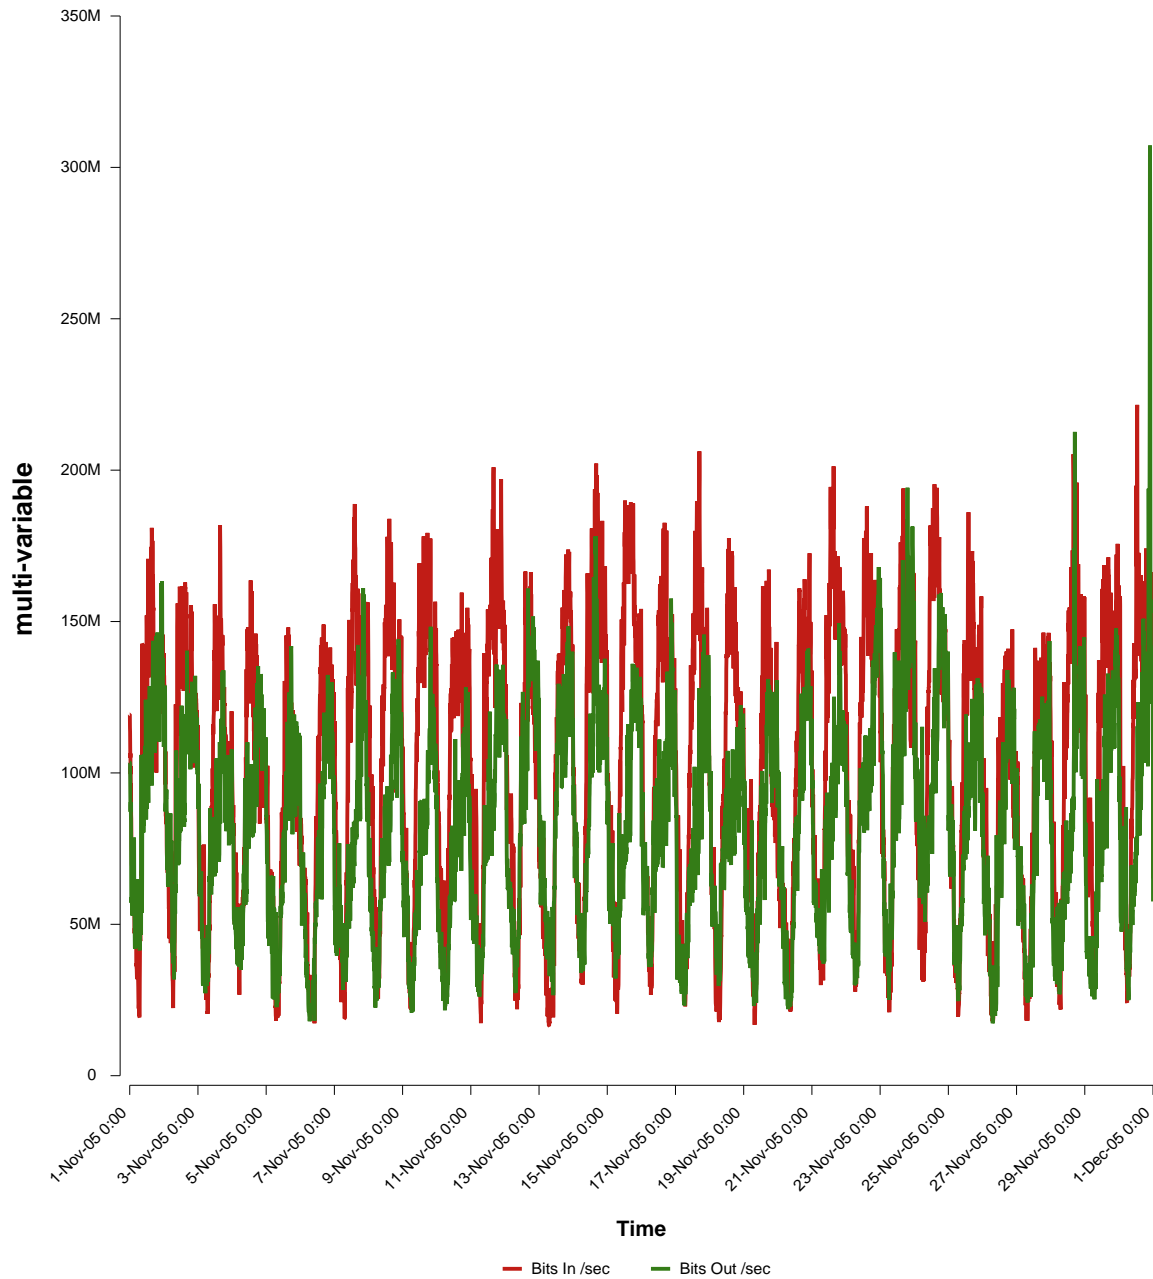

eHealth Trend Report

Divide by Time

SUNET-A-LUND-LU

Auto Range: Last Month
From: 2005/11/01 00:00
To: 2005/11/30 23:59

Created: 2005/12/02 04:50:43