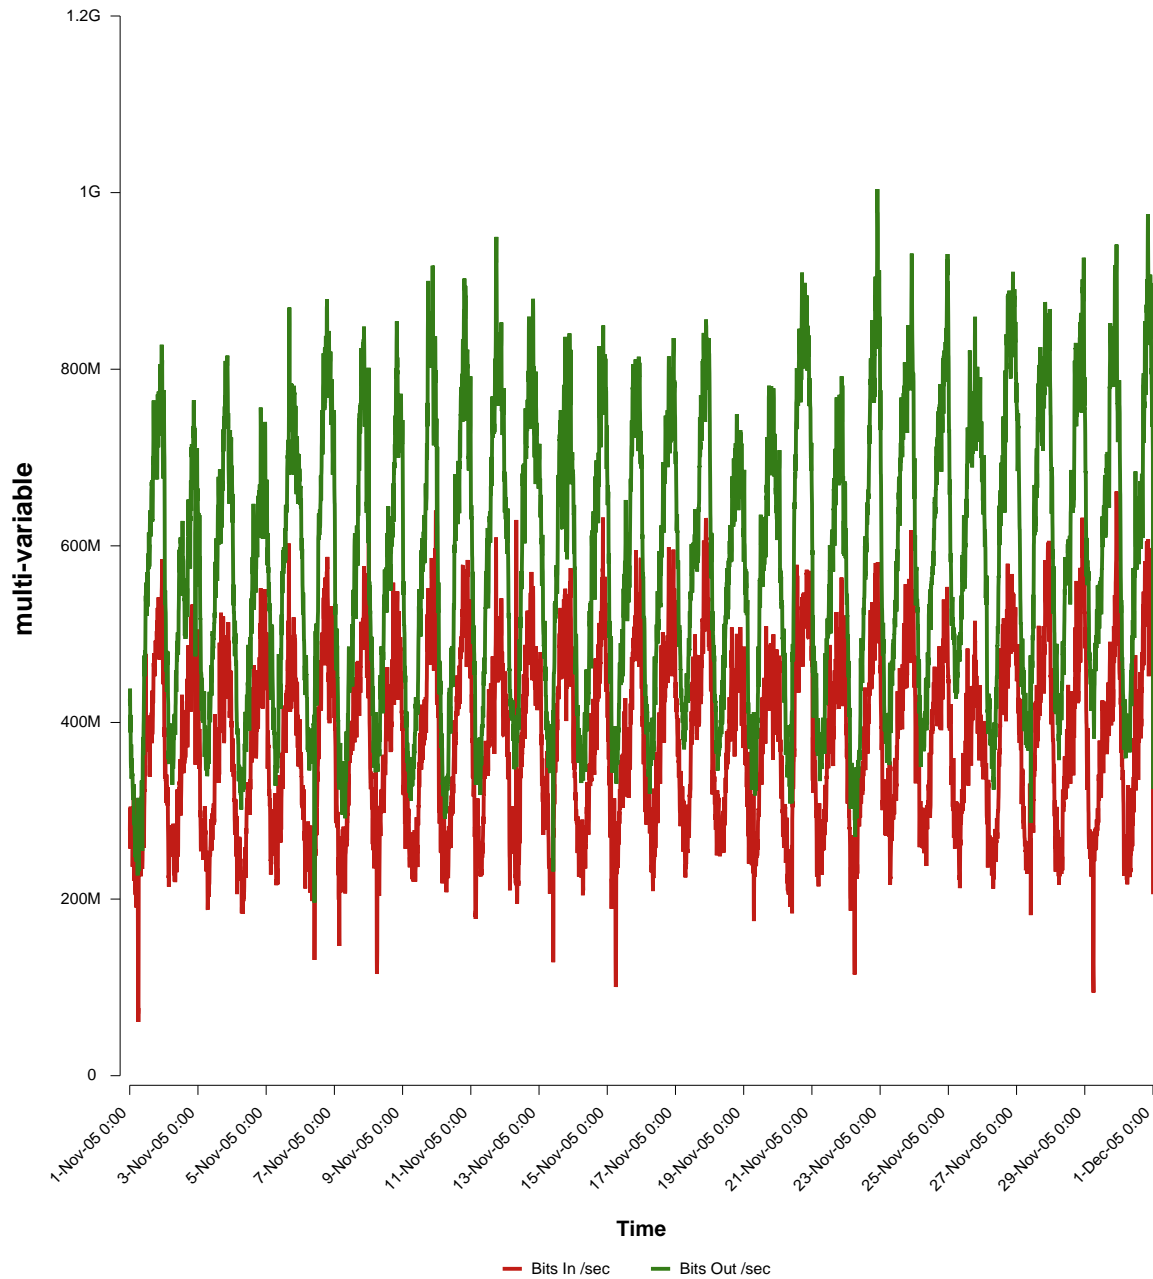

# eHealth Trend Report

Divide by Time

## SUNET-A-LULEA-LTU

Auto Range: Last Month  
From: 2005/11/01 00:00  
To: 2005/11/30 23:59

Created: 2005/12/02 04:45:49