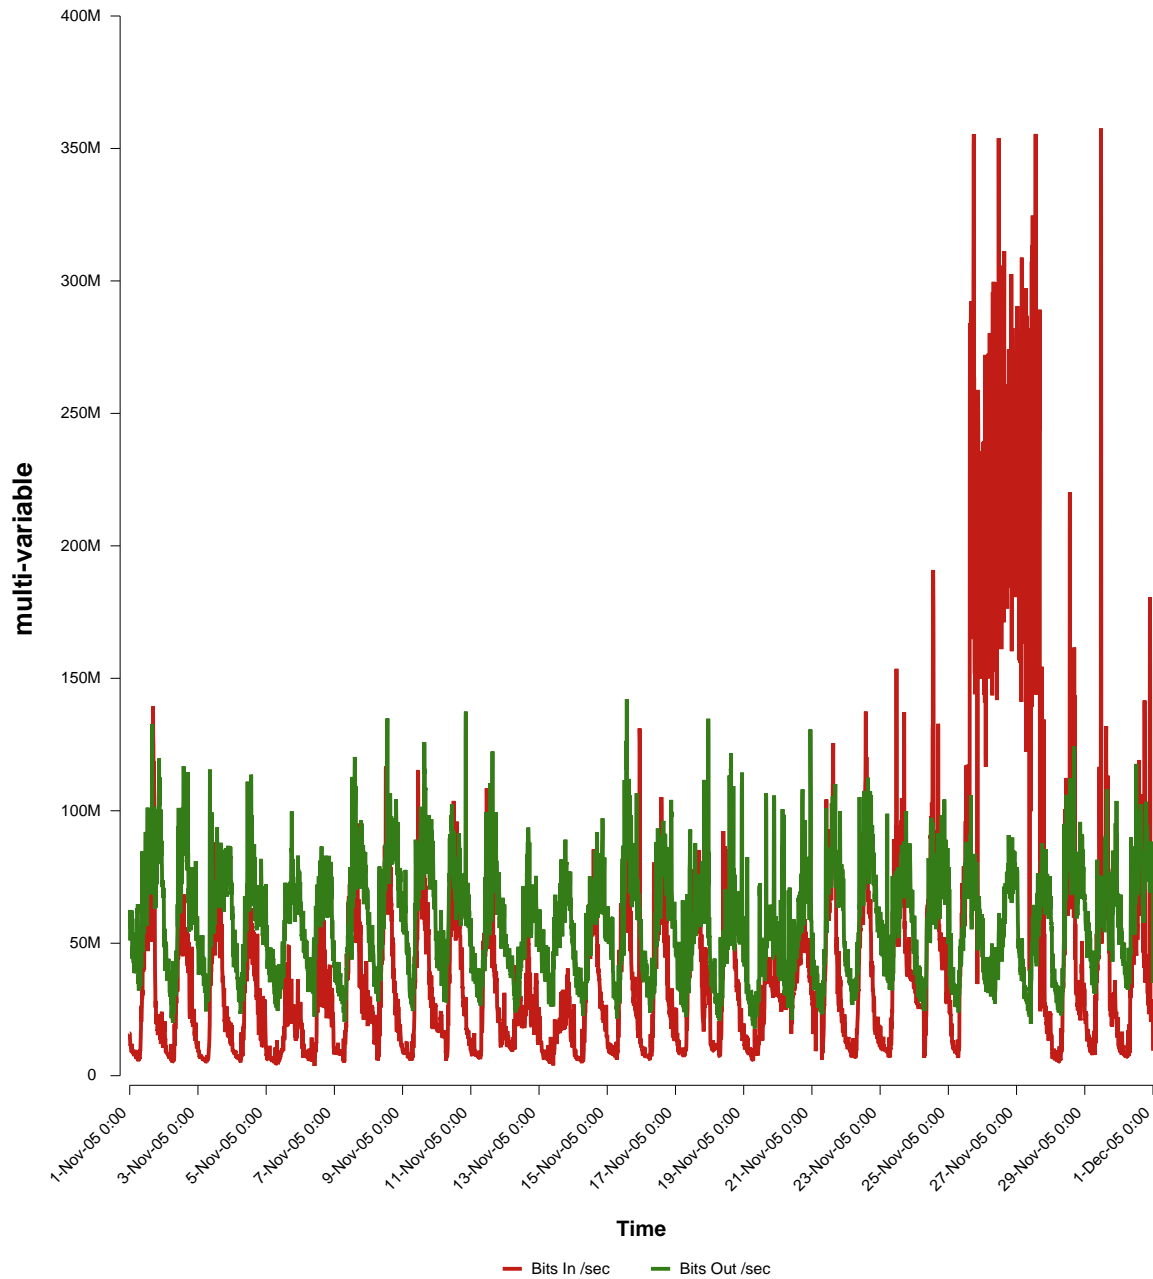

eHealth Trend Report

Divide by Time

SUNET-A-LINKOPING-LIU

Auto Range: Last Month
From: 2005/11/01 00:00
To: 2005/11/30 23:59

Created: 2005/12/02 04:30:43