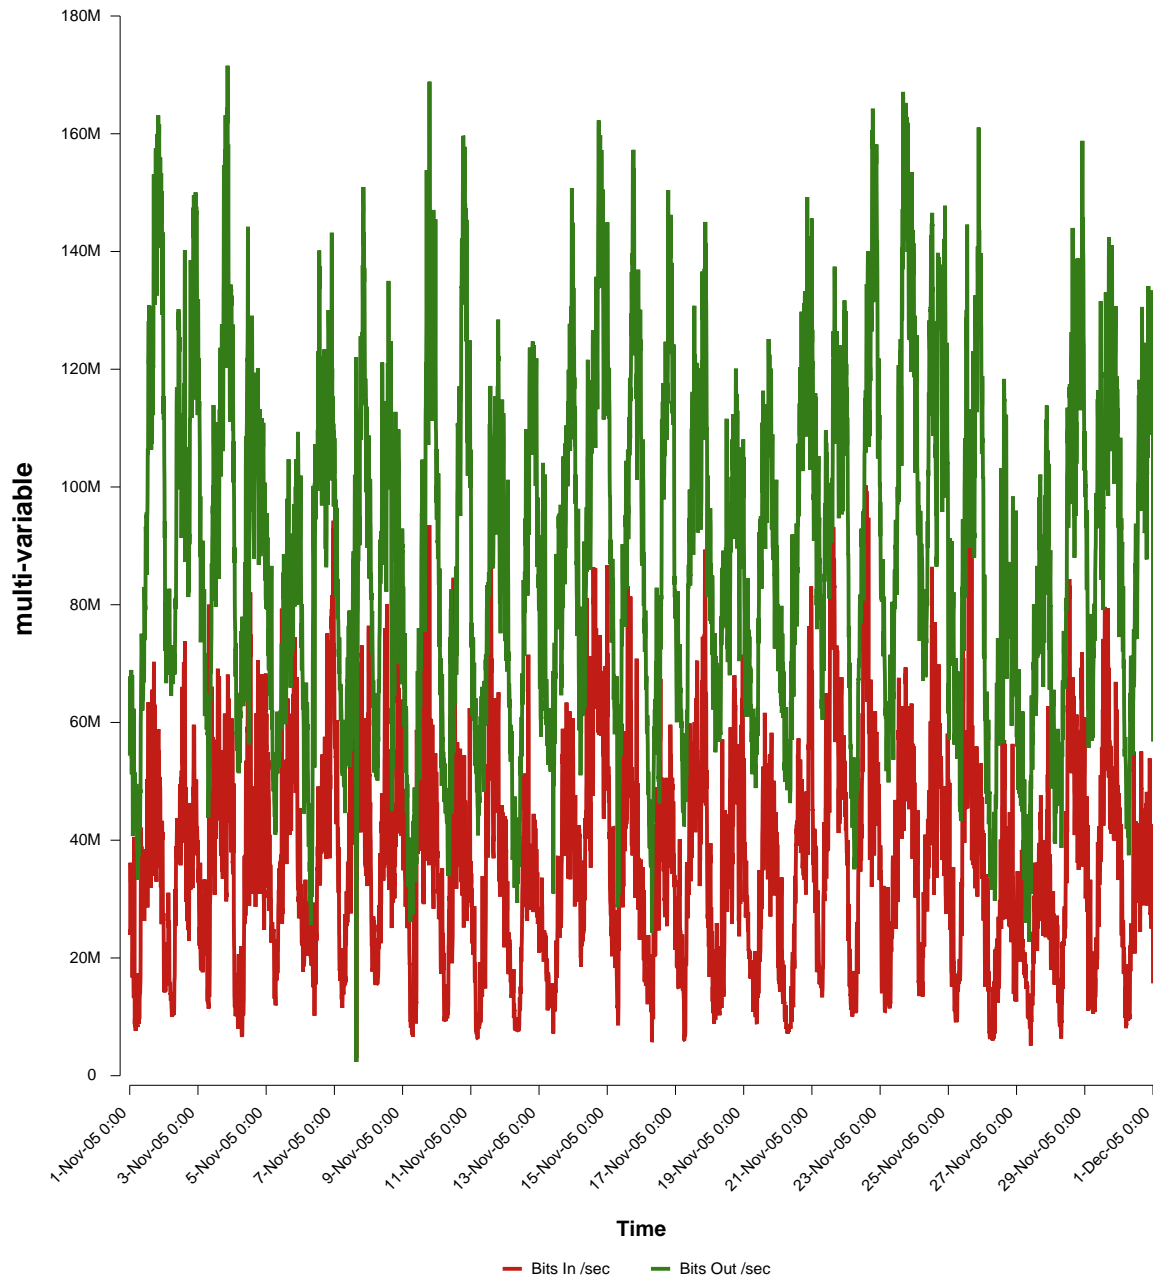

eHealth Trend Report

Divide by Time

SUNET-A-KRISTIANSTAD-HKR

Auto Range: Last Month
From: 2005/11/01 00:00
To: 2005/11/30 23:59

Created: 2005/12/02 04:21:17