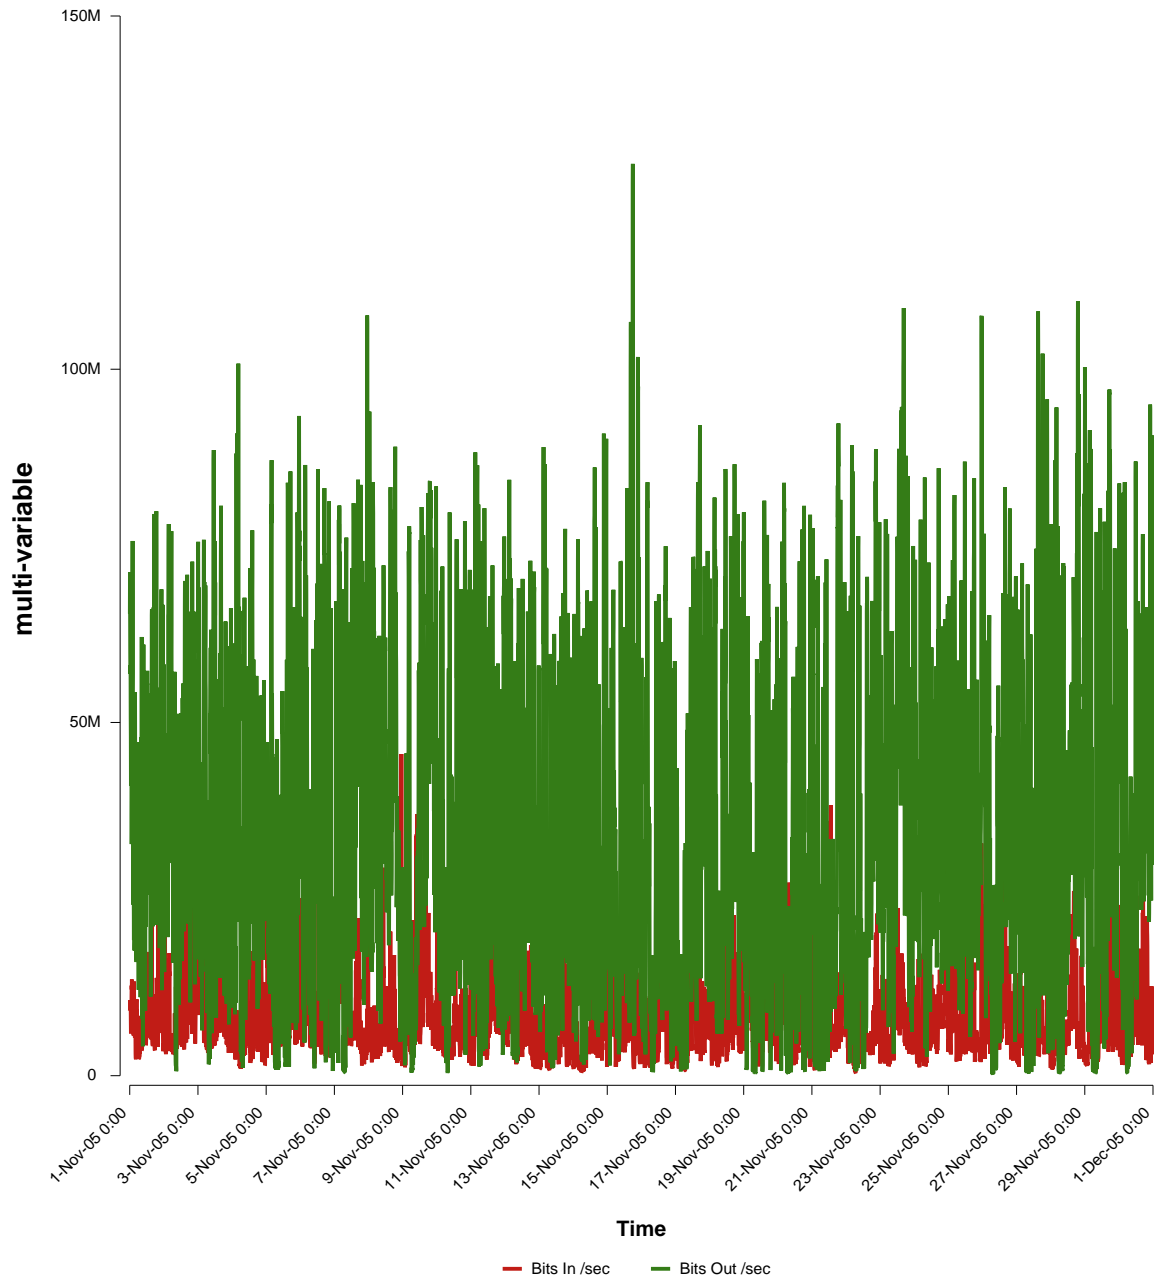

eHealth Trend Report

Divide by Time

SUNET-A-KIRUNA-IRF

Auto Range: Last Month
From: 2005/11/01 00:00
To: 2005/11/30 23:59

Created: 2005/12/02 04:10:43