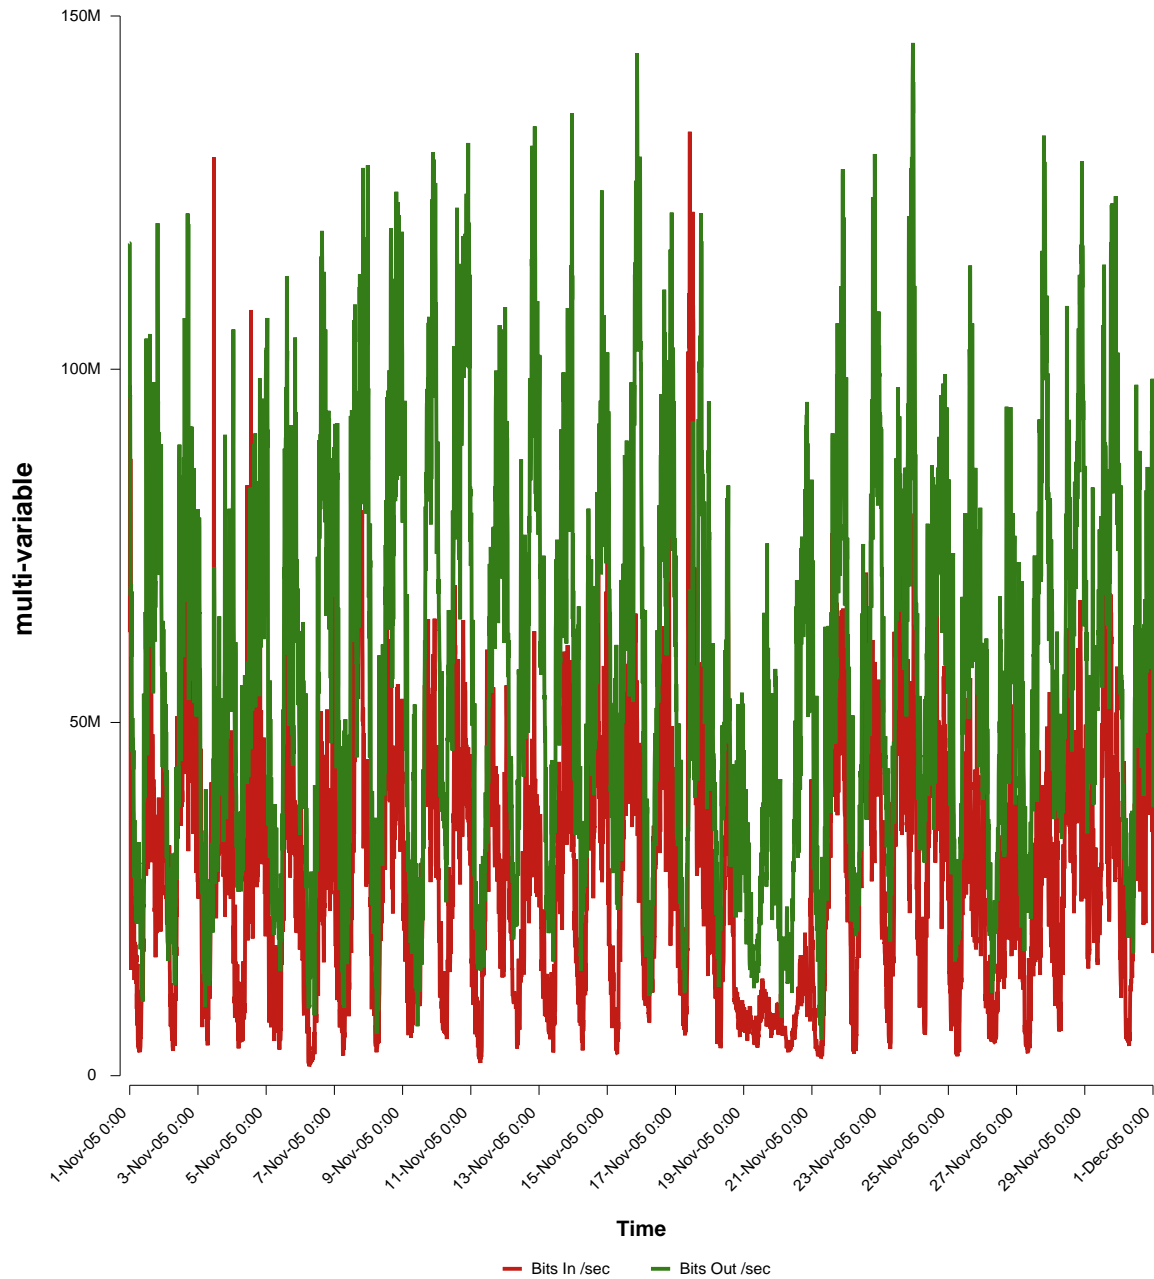

eHealth Trend Report

Divide by Time

SUNET-A-KARLSTAD-KAU

Auto Range: Last Month
From: 2005/11/01 00:00
To: 2005/11/30 23:59

Created: 2005/12/02 04:00:44