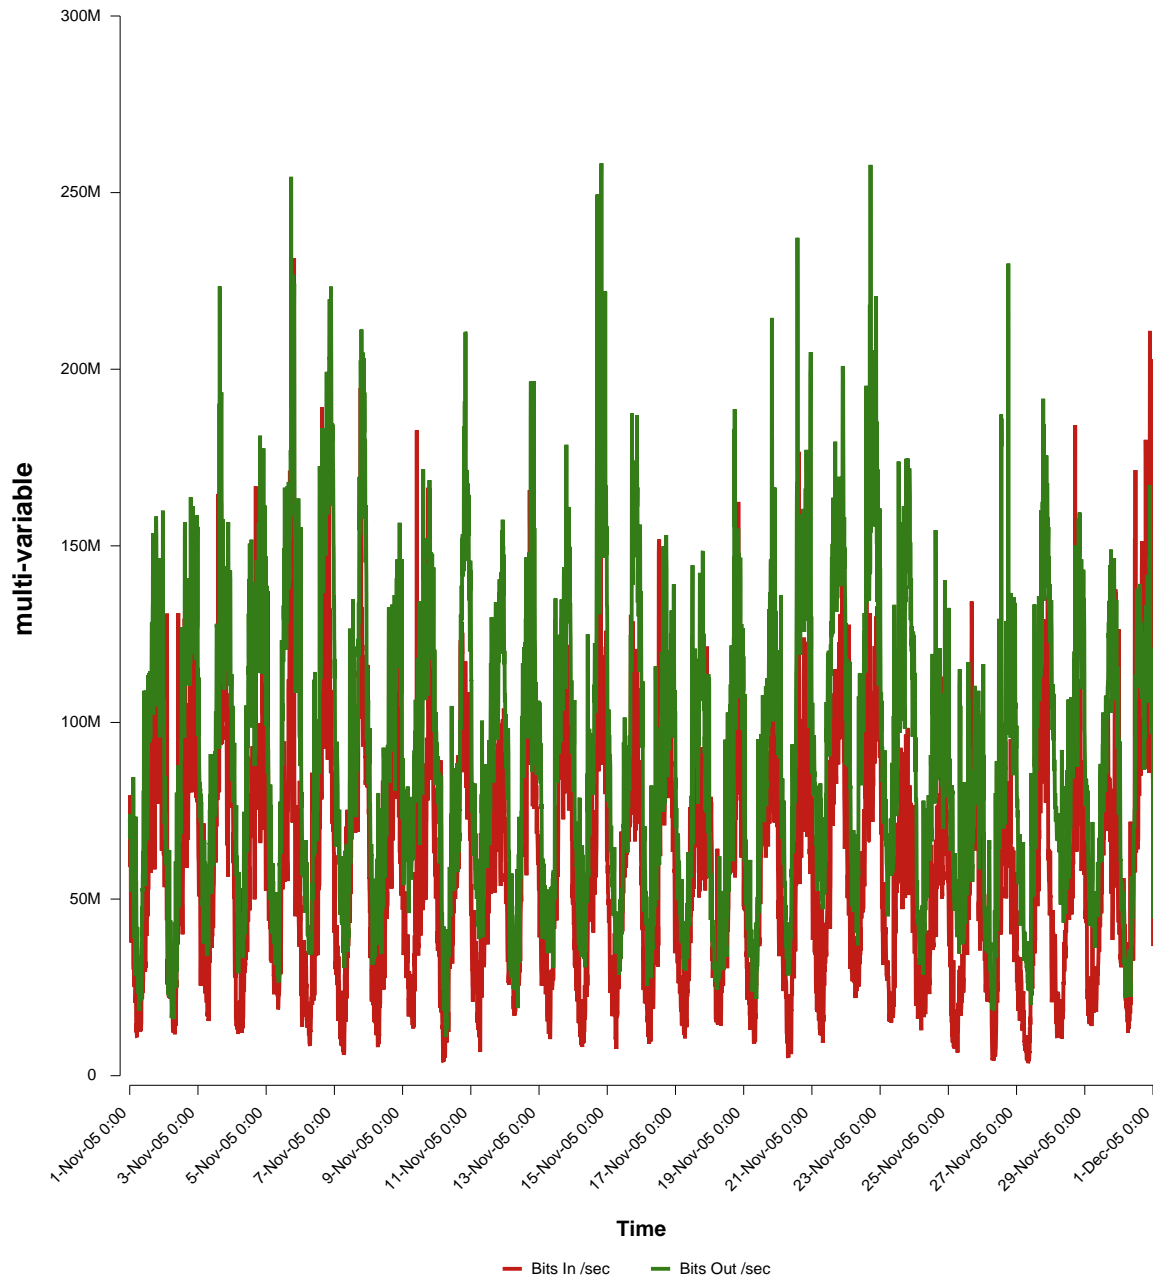

eHealth Trend Report

Divide by Time

SUNET-A-KALMAR-HIK

Auto Range: Last Month
From: 2005/11/01 00:00
To: 2005/11/30 23:59

Created: 2005/12/02 03:50:45